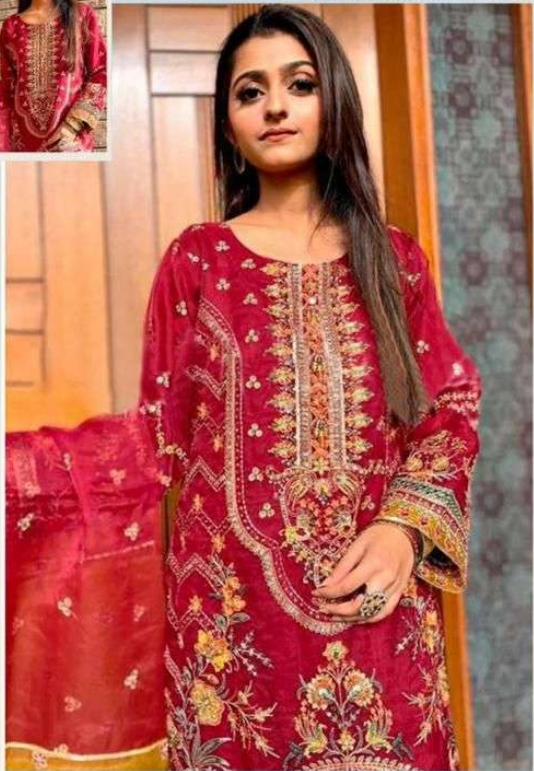

D.No.7773-A
MAGIC MARUN

TOP- ORGENZA WITH EMBROIDERY WITH KHATLI WORK
BOTTOM- DULL SANTOON
DUPATTA - ORGENZA EMBROIDERY WORK

D.No.7773-F
MAGIC BLACK

TOP- ORGENZA WITH EMBROIDERY WITH KHATLI WORK
BOTTOM- DULL SANTOON
DUPATTA - ORGENZA EMBROIDERY WORK

D.No.7773-H
MAGIC YELLOW

TOP- ORGENZA WITH EMBROIDERY WITH KHATLI WORK
BOTTOM- DULL SANTOON
DUPATTA - ORGENZA EMBROIDERY WORK

D.No.7773-I
MAGIC MORPECH

TOP- ORGENZA WITH EMBROIDERY WITH KHATLI WORK
BOTTOM- DULL SANTOON
DUPATTA - ORGENZA EMBROIDERY WORK