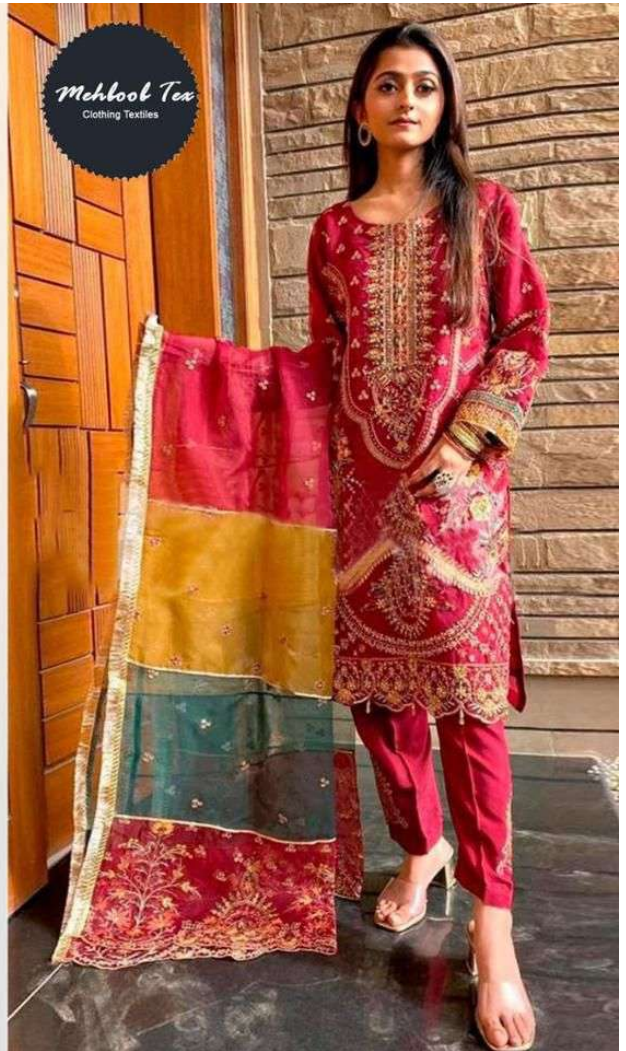

D.No.7773-A
MAGIC MARUN

TOP- ORGENZA WITH EMBROIDERY WITH KHATLI WORK
BOTTOM- DULL SANTOON
DUPATTA - ORGENZA EMBROIDERY WORK

D.No.7773-F
MAGIC BLACK

TOP- ORGENZA WITH EMBROIDERY WITH KHATLI WORK
BOTTOM- DULL SANTOON
DUPATTA - ORGENZA EMBROIDERY WORK

D.No.7773-H
MAGIC YELLOW

TOP- ORGENZA WITH EMBROIDERY WITH KHATLI WORK
BOTTOM- DULL SANTOON
DUPATTA - ORGENZA EMBROIDERY WORK

D.No.7773-I
MAGIC MORPECH

TOP- ORGENZA WITH EMBROIDERY WITH KHATLI WORK
BOTTOM- DULL SANTOON
DUPATTA - ORGENZA EMBROIDERY WORK