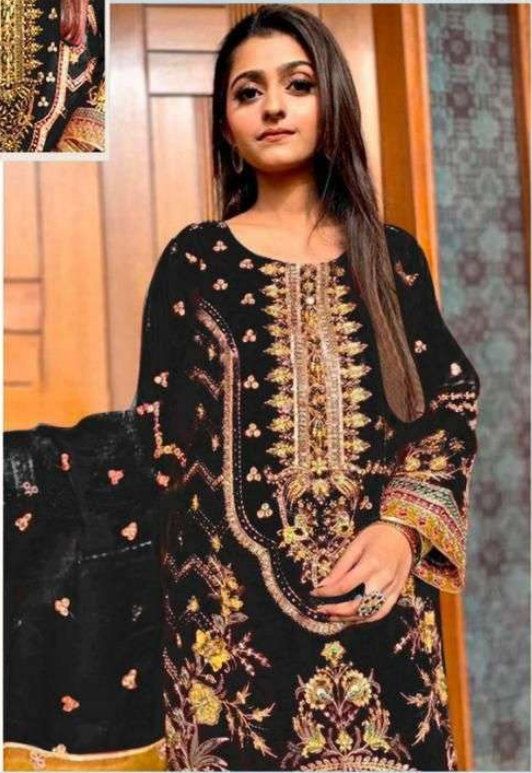

D.No.7773-A
MAGIC MARUN

TOP- ORGENZA WITH EMBROIDERY WITH KHATLI WORK
BOTTOM- DULL SANTOON
DUPATTA - ORGENZA EMBROIDERY WORK

D.No.7773-F
MAGIC BLACK

TOP- ORGENZA WITH EMBROIDERY WITH KHATLI WORK
BOTTOM- DULL SANTOON
DUPATTA - ORGENZA EMBROIDERY WORK

D.No.7773-H
MAGIC YELLOW

TOP- ORGENZA WITH EMBROIDERY WITH KHATLI WORK
BOTTOM- DULL SANTOON
DUPATTA - ORGENZA EMBROIDERY WORK

D.No.7773-I
MAGIC MORPECH

TOP- ORGENZA WITH EMBROIDERY WITH KHATLI WORK
BOTTOM- DULL SANTOON
DUPATTA - ORGENZA EMBROIDERY WORK