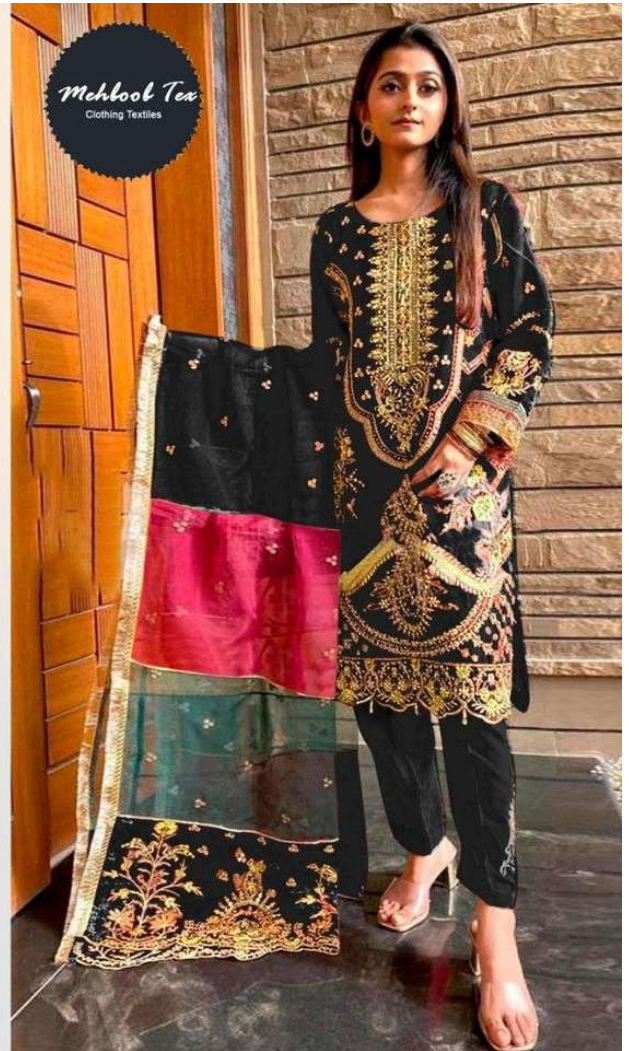

D.No.7773-A
MAGIC MARUN

TOP- ORGENZA WITH EMBROIDERY WITH KHATLI WORK
BOTTOM- DULL SANTOON
DUPATTA - ORGENZA EMBROIDERY WORK

D.No.7773-F
MAGIC BLACK

TOP- ORGENZA WITH EMBROIDERY WITH KHATLI WORK
BOTTOM- DULL SANTOON
DUPATTA - ORGENZA EMBROIDERY WORK

D.No.7773-H
MAGIC YELLOW

TOP- ORGENZA WITH EMBROIDERY WITH KHATLI WORK
BOTTOM- DULL SANTOON
DUPATTA - ORGENZA EMBROIDERY WORK

D.No.7773-I
MAGIC MORPECH

TOP- ORGENZA WITH EMBROIDERY WITH KHATLI WORK
BOTTOM- DULL SANTOON
DUPATTA - ORGENZA EMBROIDERY WORK