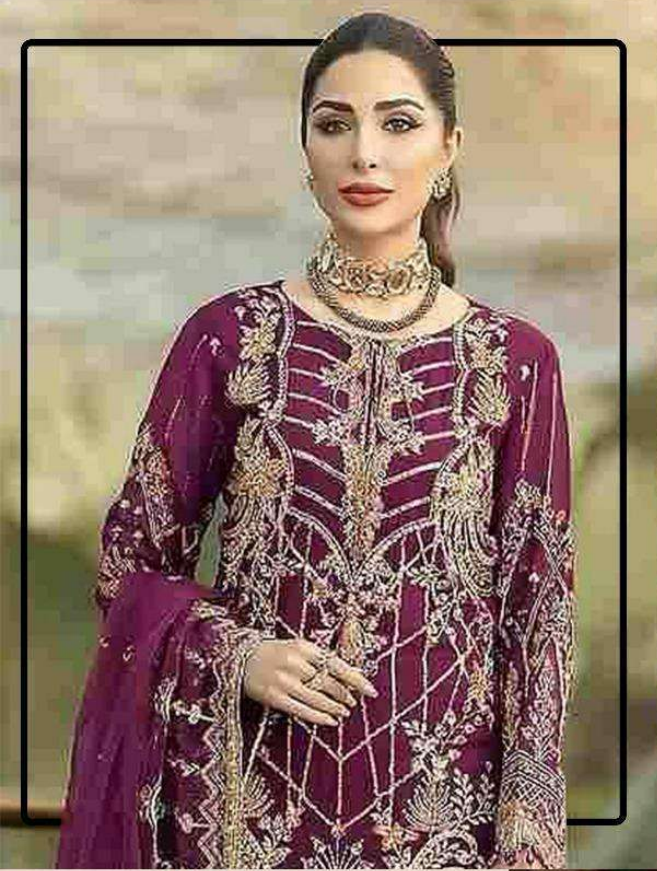

Top:-Georgette
Bottom/Inner:-Santoon
Dupatta:-Heavy Net

 [®]
HOOR TEX

H-200 A

Top:-Georgette
Bottom/Inner:-Santoon
Dupatta:-Heavy Net

 [®]
HOOR TEX

H-200 A

Top:-Georgette
Bottom/Inner:-Santoon
Dupatta:-Heavy Net

 [®]
HOOR TEX

H-200 B

Top:-Georgette
Bottom/Inner:-Santoon
Dupatta:-Heavy Net

 [®]
HOOR TEX

H-200 C

Top:-Georgette
Bottom/Inner:-Santoon
Dupatta:-Heavy Net

 [®]
HOOR TEX

H-200 D