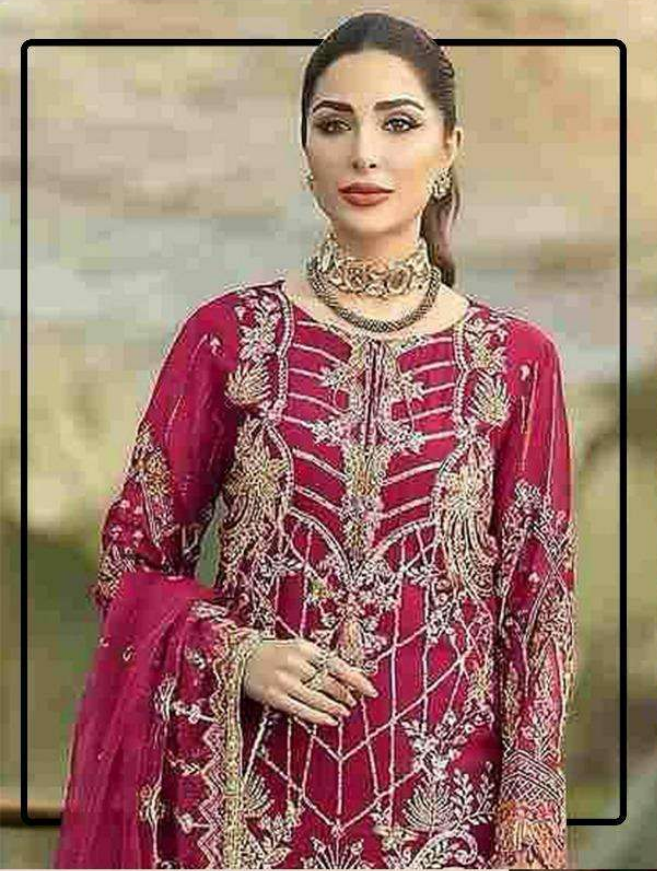

Top:-Georgette
Bottom/Inner:-Santoon
Dupatta:-Heavy Net

 [®]
HOOR TEX

H-200 A

Top:-Georgette
Bottom/Inner:-Santoon
Dupatta:-Heavy Net

 [®]
HOOR TEX

H-200 A

Top:-Georgette
Bottom/Inner:-Santoon
Dupatta:-Heavy Net

 [®]
HOOR TEX

H-200 B

Top:-Georgette
Bottom/Inner:-Santoon
Dupatta:-Heavy Net

 [®]
HOOR TEX

H-200 C

Top:-Georgette
Bottom/Inner:-Santoon
Dupatta:-Heavy Net

 [®]
HOOR TEX

H-200 D