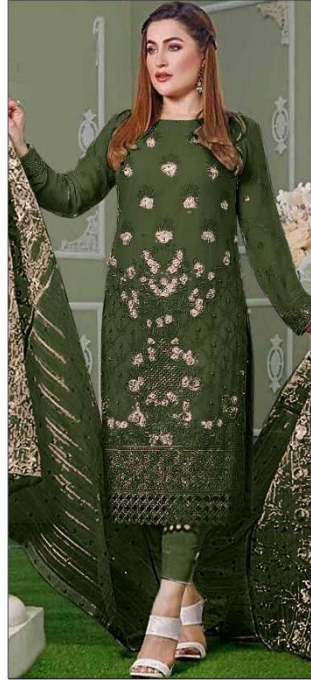

TOP- fox Georgette havi embroidery work
DUPATTA- fox Georgette havi embroidery
BOTTOM-INNER- dull santun

S - 263 B