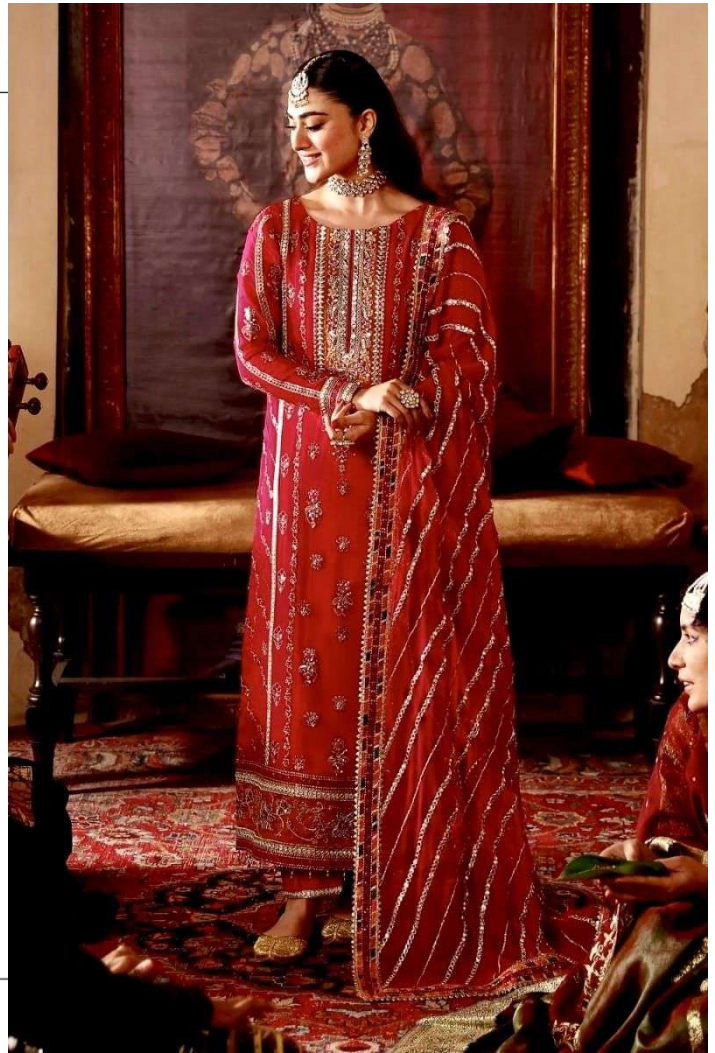

ANAMSA
AA REAL FASHION BRAND

TOP- PURE FOX GEORGETTE WITH HEAVY EMBROIDERY AND SEQUENCE WORK
BOTTOM/INNER- DULL SHANTOON
DUPATTA- PURE FOX GEORGETTE FANCY DUPATTA AND HEAVY EMBROIDERY

7773
D.No:-421

ANAMSA
AA REAL FASHION BRAND