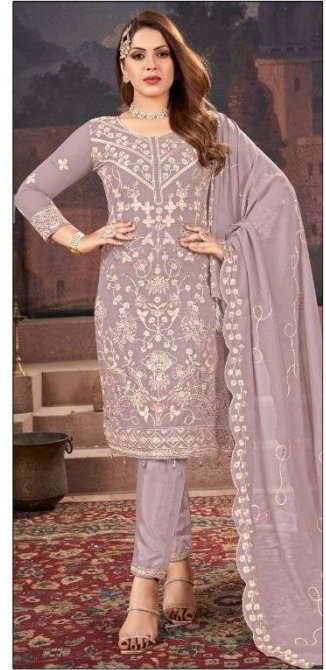

TOP - FOX GEORGETTE HEAVY EMBROIDERED
WITH KHATLI WORK
INNER BOTTOM - DULL SANTOON WITC EMB PATCH
DUPATTA - FOX GEORGETTE HEAVY EMBROIDERED

B-45 A

TOP - FOX GEORGETTE HEAVY EMBROIDERED
WITH KHATLI WORK
INNER BOTTOM - DULL SANTOON WITC EMB PATCH
DUPATTA - FOX GEORGETTE HEAVY EMBROIDERED

B-45 A

TOP - FOX GEORGETTE HEAVY EMBROIDERED
WITH KHATLI WORK
INNER BOTTOM - DULL SANTOON WITC EMB PATCH
DUPATTA - FOX GEORGETTE HEAVY EMBROIDERED

B-45 B

TOP - FOX GEORGETTE HEAVY EMBROIDERED
WITH KHATLI WORK
INNER BOTTOM - DULL SANTOON WITC EMB PATCH
DUPATTA - FOX GEORGETTE HEAVY EMBROIDERED

B-45 C

TOP - FOX GEORGETTE HEAVY EMBROIDERED
WITH KHATLI WORK
INNER BOTTOM - DULL SANTOON WITC EMB PATCH
DUPATTA - FOX GEORGETTE HEAVY EMBROIDERED

B-45 D

B 45- A

B 45 - B

B 45- C

B 45 - D