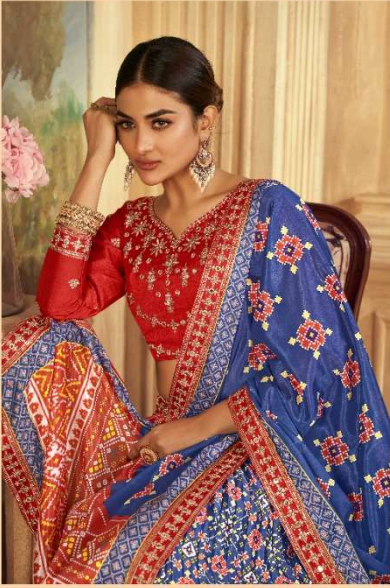

Kamakshi  
DESIGNERS

VISUAL MEDLEY

An amazement of colour amalgamation

2103 ---

Kamakshi  
DESIGNERS

**MATCHLESS STYLE**  
An ecstasy of matchless style.

2104\*\*\*

A promotional image for Kamakshi Designers. It features a woman in a teal and light blue lehenga with a red and green border. The image is divided into three sections: a full-length view on the left, a side view in the middle, and a close-up view on the right. The text "Kamakshi DESIGNERS" is at the top left, "MATCHLESS STYLE An ecstasy of matchless style." is in the middle, and "2104\*\*\*" is at the bottom right.