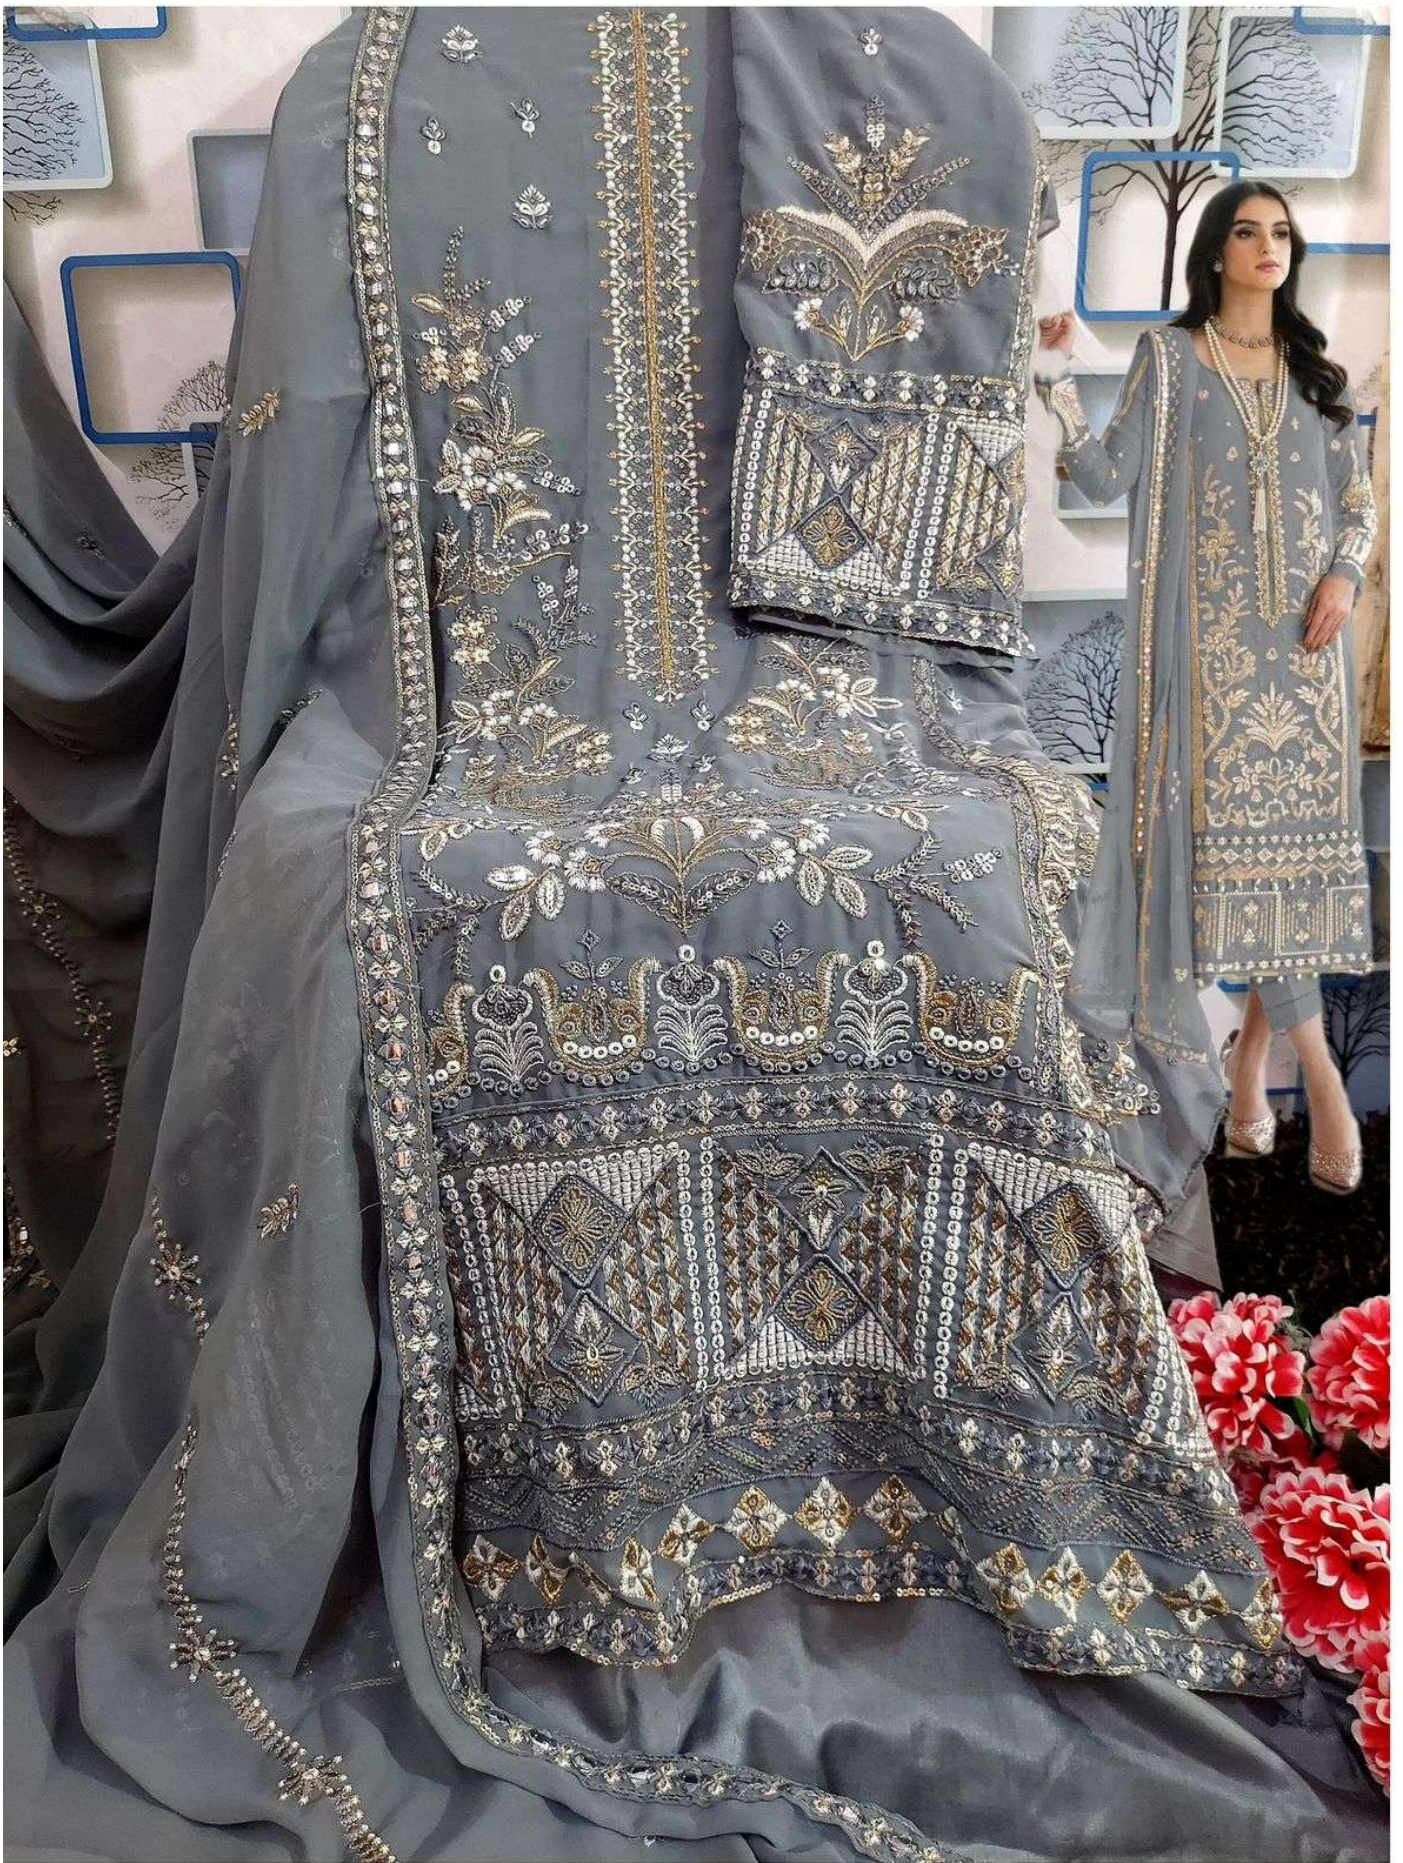

AMENA B
try the new best

AMENA B
try the new best

D.NO:- 118

**TOP:- FOX GEORGETTE WITH
EMBROIDERY & SEQUENCE WORK
BOTTOM/INNER:- SANTOON
DUPATTA:- FOX GEORGETTE WITH
EMBROIDERY**

AMENA B
try the new best

AMENA B
try the new best

D.NO:- 118-B

Top:- Georgette with havey embroidery

Bottom/Inner:- Santoon

Duppta:- Georgette with embroidery

AMENA B
try the new best

D.NO:- 118-C

Top:- Georgette with Heavy Embroidery

Bottom:- Santoon

Dupatta:-Georgette With embroidery

AMENA B
try the new best