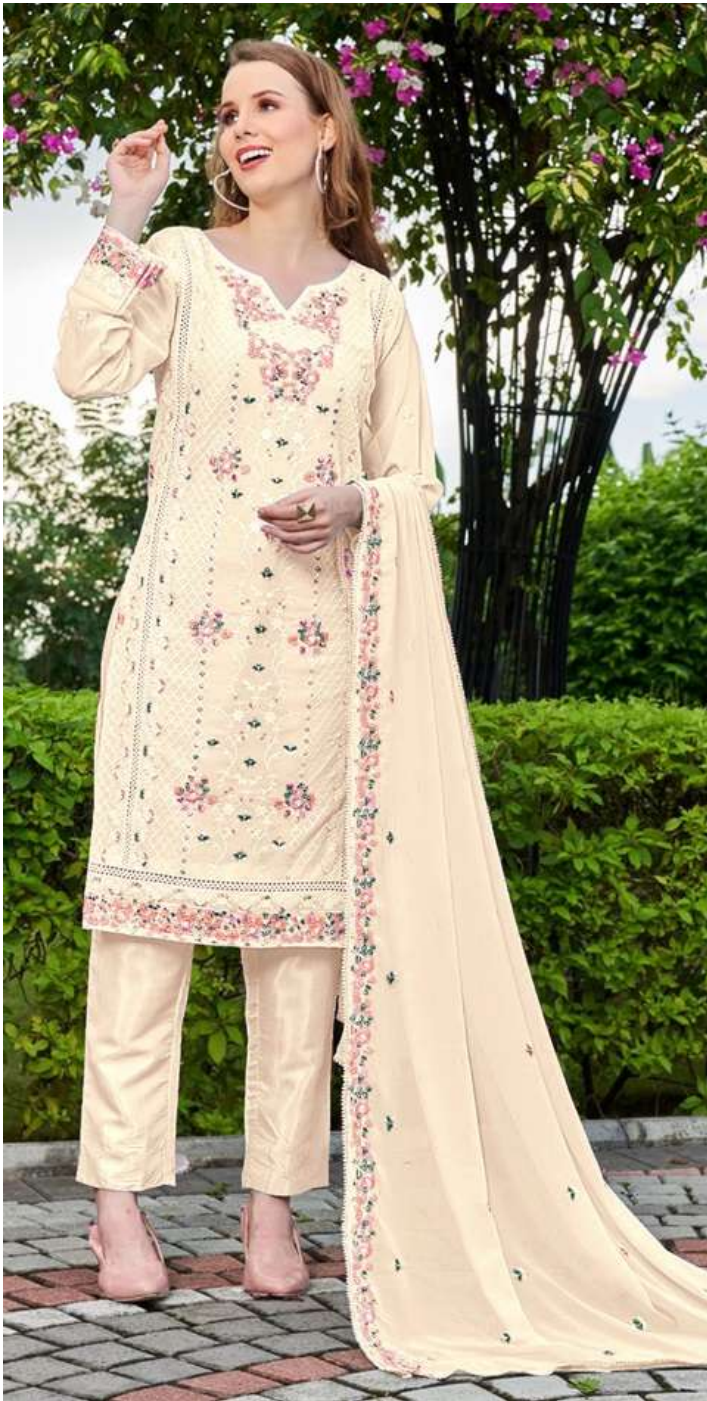

*Serene*<sup>®</sup>  
Pakistani Suit  
A BRAND BY MEGHA EXPORT

**S - 264 A**

**TOP - FOX GEORGETTE**

**HEAVY EMBROIDERED WORK**

**INNER BOTTOM - DULL SANTOON**

**DUPATTA - FOX GEORGETTE WITH**

**EMBROIDERED WORK**

*Serena*<sup>®</sup>  
Pakistani Suit  
A BRAND BY MEGHA EXPORT  
**S - 264 C**

**TOP - FOX GEORGETTE**

**HEAVY EMBROIDERED WORK**

**INNER BOTTOM - DULL SANTOON**

**DUPATTA - FOX GEORGETTE WITH  
EMBROIDERED WORK**

*Serina*<sup>®</sup>  
Pakistani Suit  
A BRAND BY MEGHA EXPORT  
**S - 264 D**

**TOP - FOX GEORGETTE**

**HEAVY EMBROIDERED WORK**

**INNER BOTTOM - DULL SANTOON**

**DUPATTA - FOX GEORGETTE WITH  
EMBROIDERED WORK**