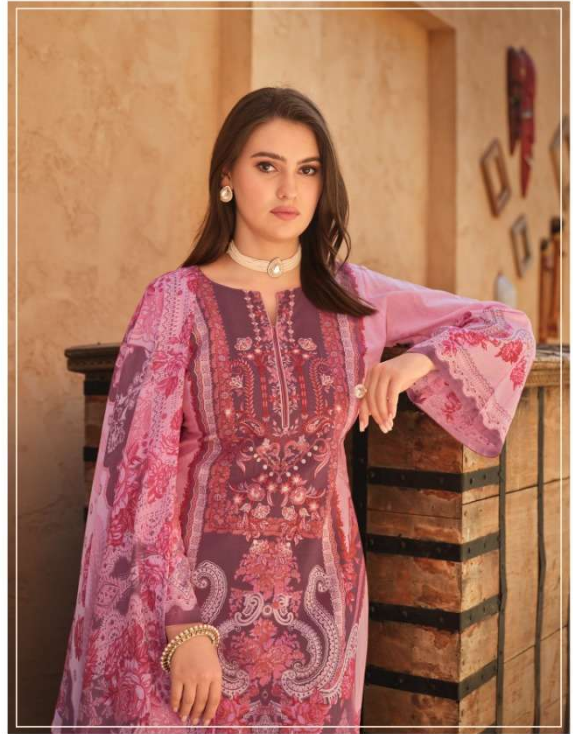

Belliza®
Designer Studio