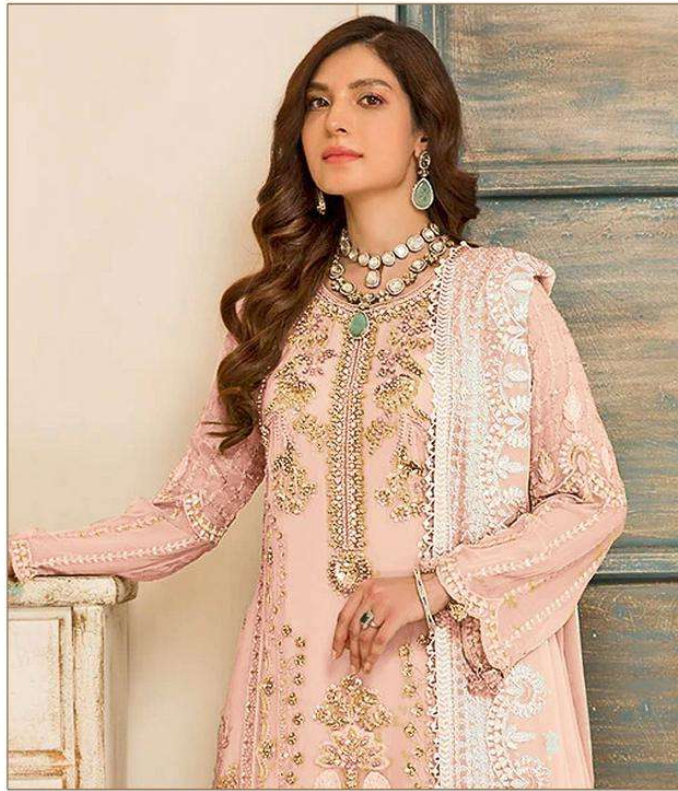

Serene[®]
Pakistani Suit
A BRAND BY MEGHA EXPORT
S - 261 A

TOP - ORGANZA HEAVY EMBROIDERY WORK
INNER BOTTOM - DULL SANTOON
DUPATTA - ORGANZA HEAVY EMBROIDERY WORK

Serene[®]
Pakistani Suit

A BRAND BY **MEGHA EXPORT**

S - 261 B

TOP - ORGANZA HEAVY EMBROIDERY WORK

INNER BOTTOM - DULL SANTOON

DUPATTA - ORGANZA HEAVY EMBROIDERY WORK

Serene[®]
Pakistani Suit

A BRAND BY **MEGHA EXPORT**

S - 261 A

TOP - ORGANZA HEAVY EMBROIDERY WORK

INNER BOTTOM - DULL SANTOON

DUPATTA - ORGANZA HEAVY EMBROIDERY WORK

Serene[®]
Pakistani Suit

A BRAND BY **MEGHA EXPORT**

S - 261 C

TOP - ORGANZA HEAVY EMBROIDERY WORK

INNER BOTTOM - DULL SANTOON

DUPATTA - ORGANZA HEAVY EMBROIDERY WORK

Serene[®]
Pakistani Suit

A BRAND BY **MEGHA EXPORT**

S - 261 D

TOP - ORGANZA HEAVY EMBROIDERY WORK

INNER BOTTOM - DULL SANTOON

DUPATTA - ORGANZA HEAVY EMBROIDERY WORK

TOP - ORGANZA HEAVY EMBROIDERY WORK
INNER BOTTOM - DULL SANTOON
DUPATTA - ORGANZA HEAVY EMBROIDERY WORK