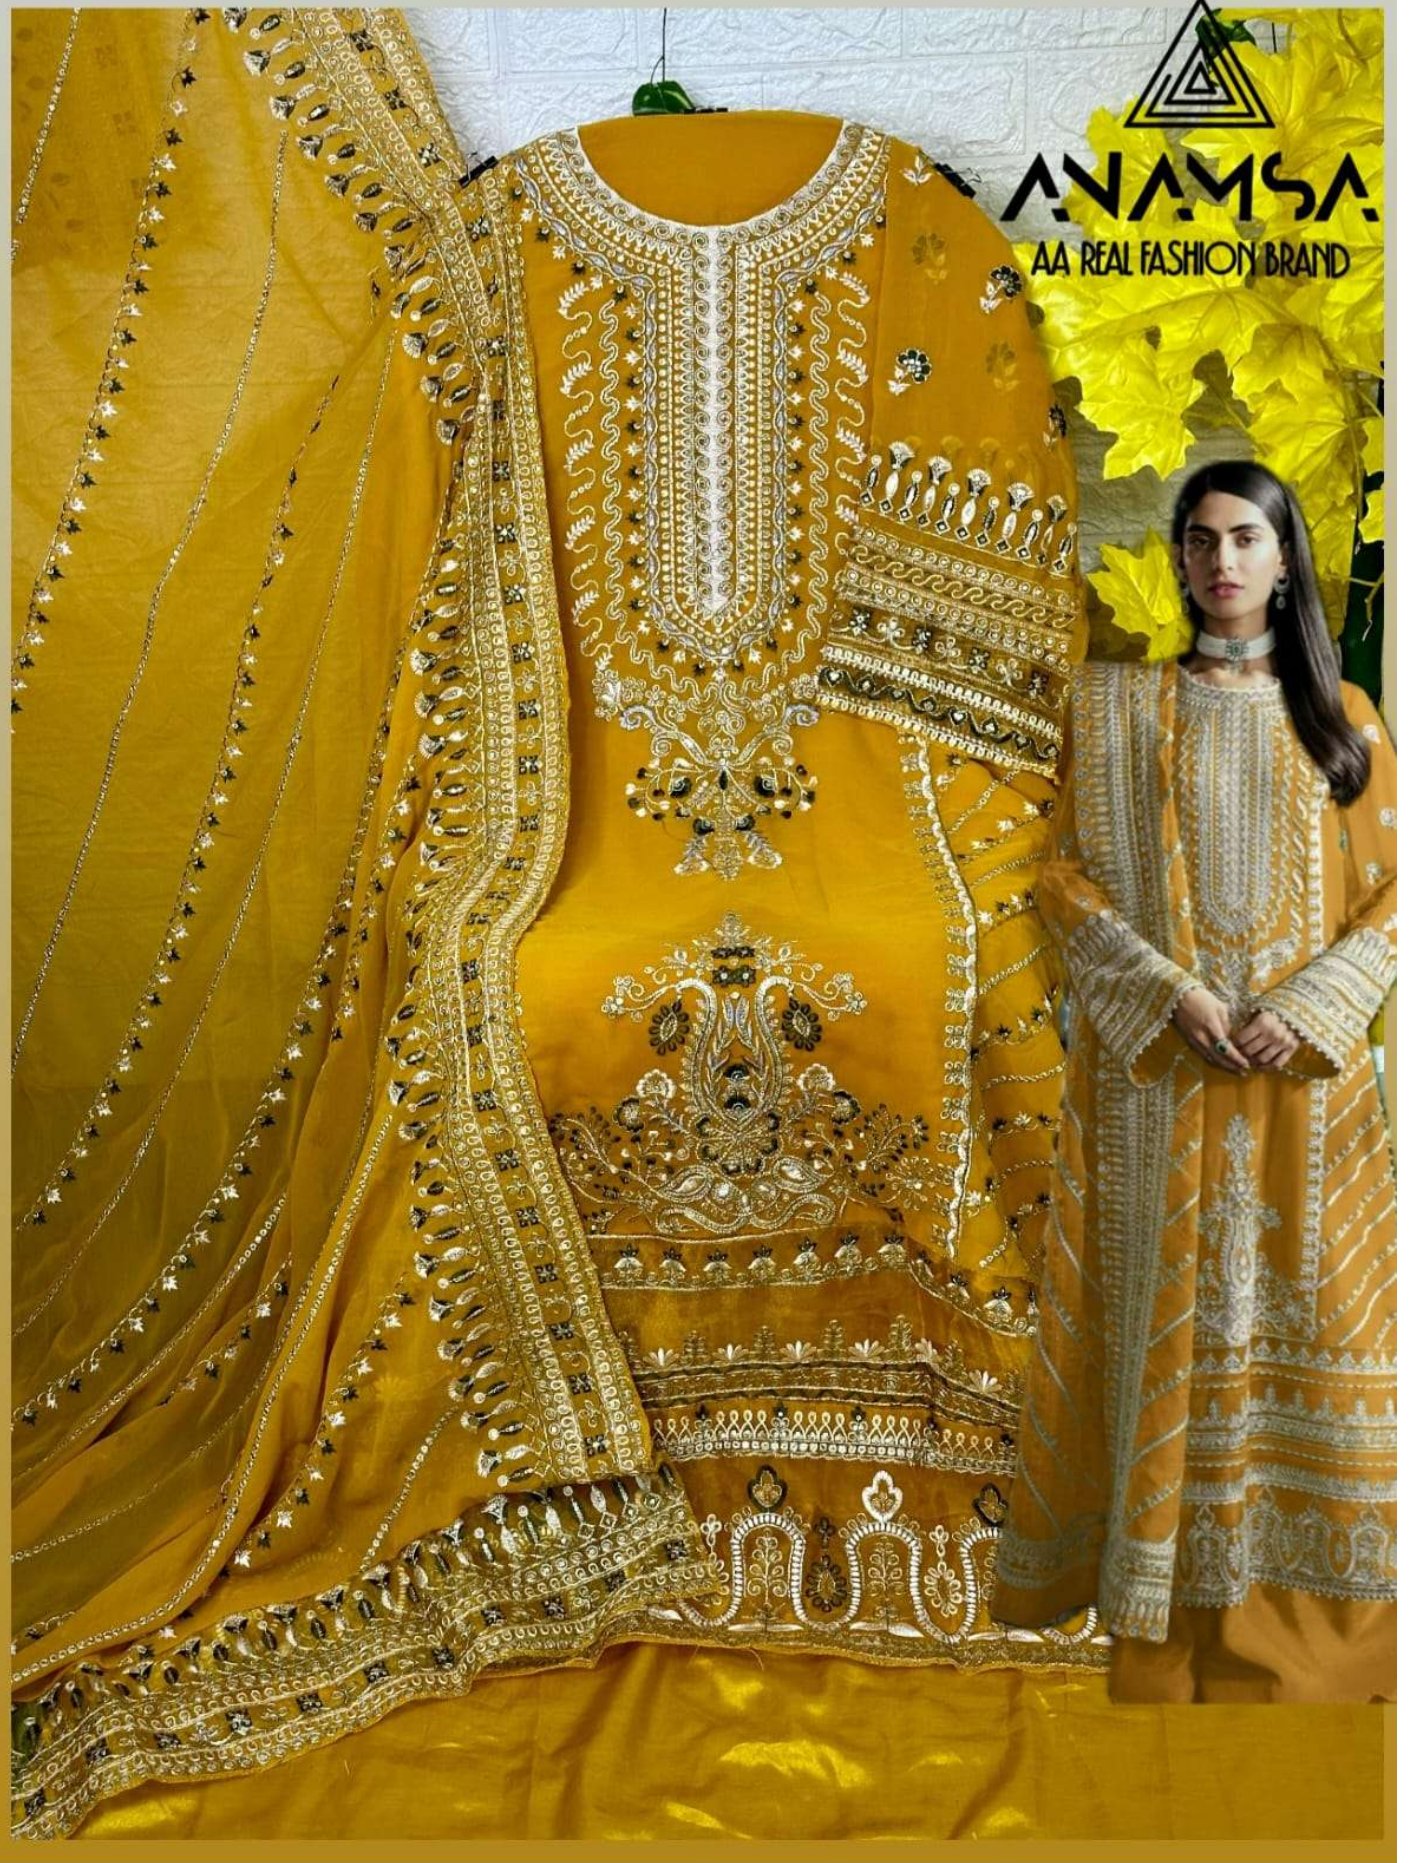

ANAMSA

AA REAL FASHION BRAND