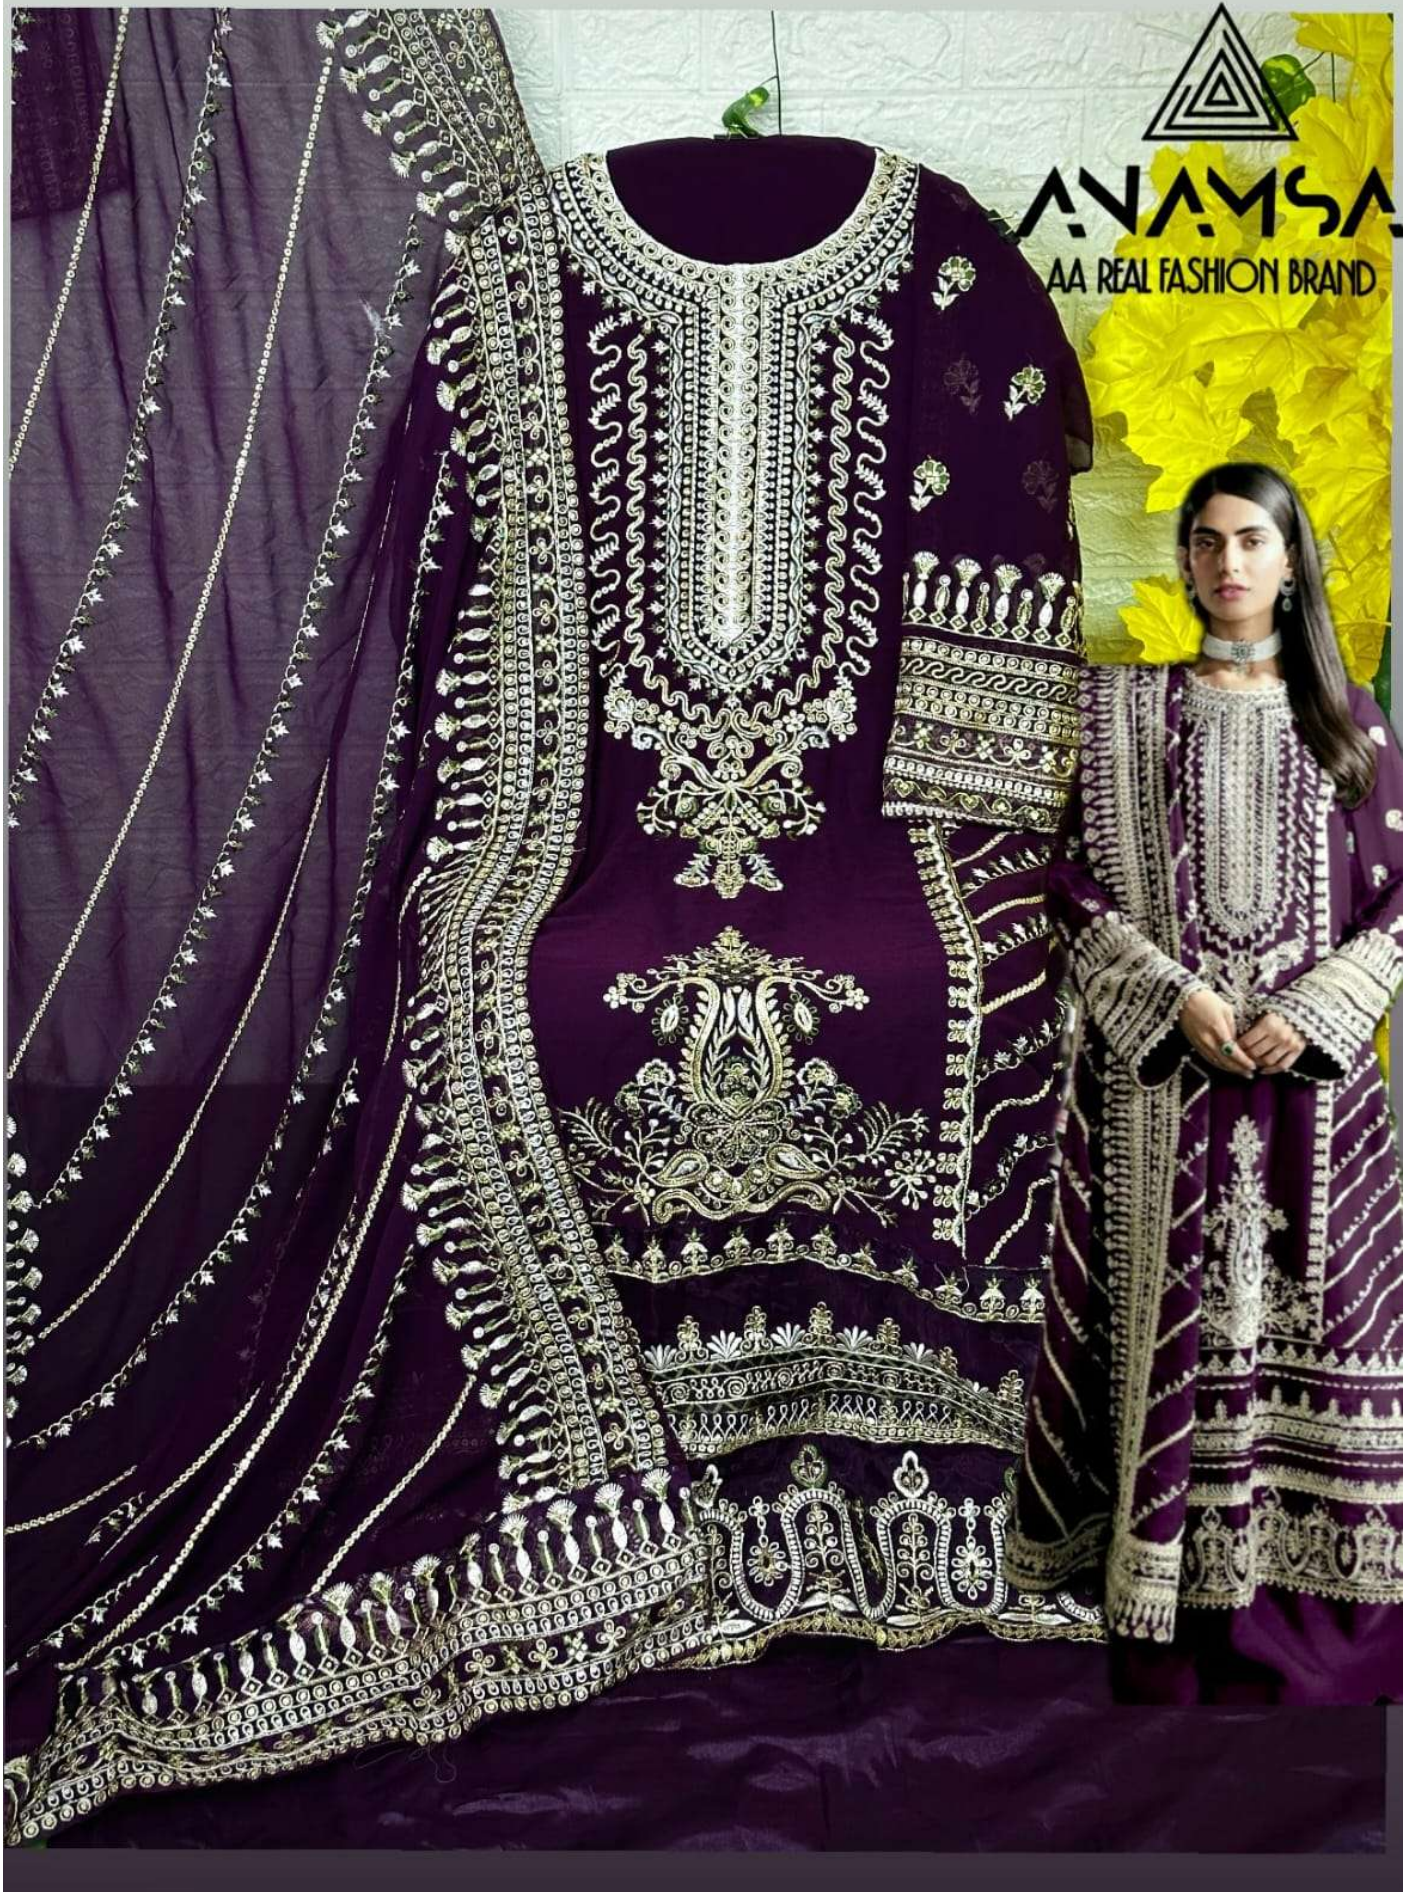

ANAMSA
AA REAL FASHION BRAND