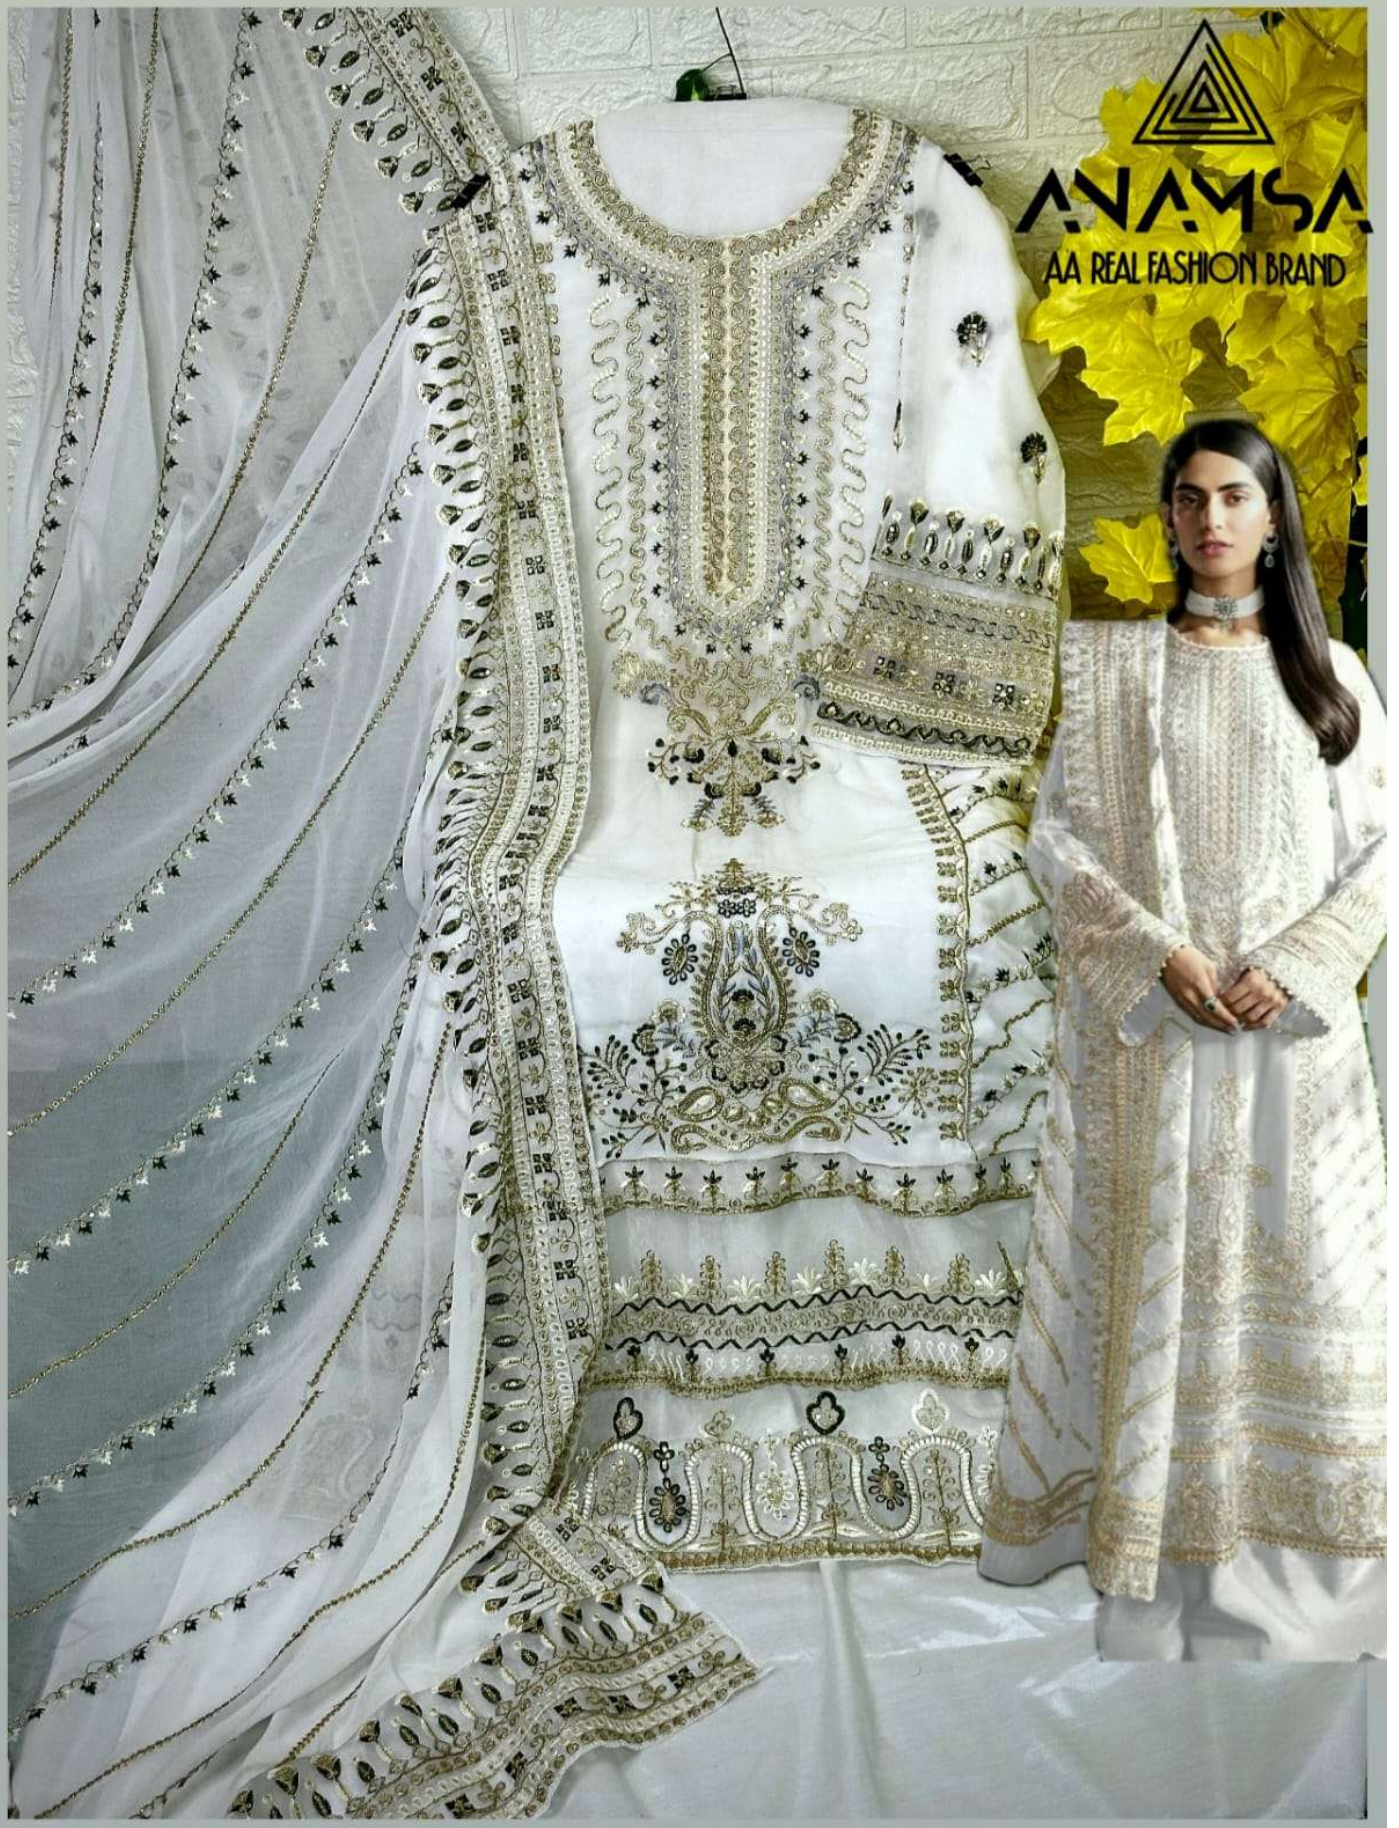

ANAMSA
AA REAL FASHION BRAND

ANAMSA
HIT BEAUTIFUL COLOURS

TOP-PURE GEORGETTE WITH HEAVY EMBROIDERY AND SEQUENCE WORK
BOTTOM-INNER-DULL SHANTOON
DUPATTA- PURE GEORGETTE FANCY DUPATTA AND HEAVY EMBROIDERY