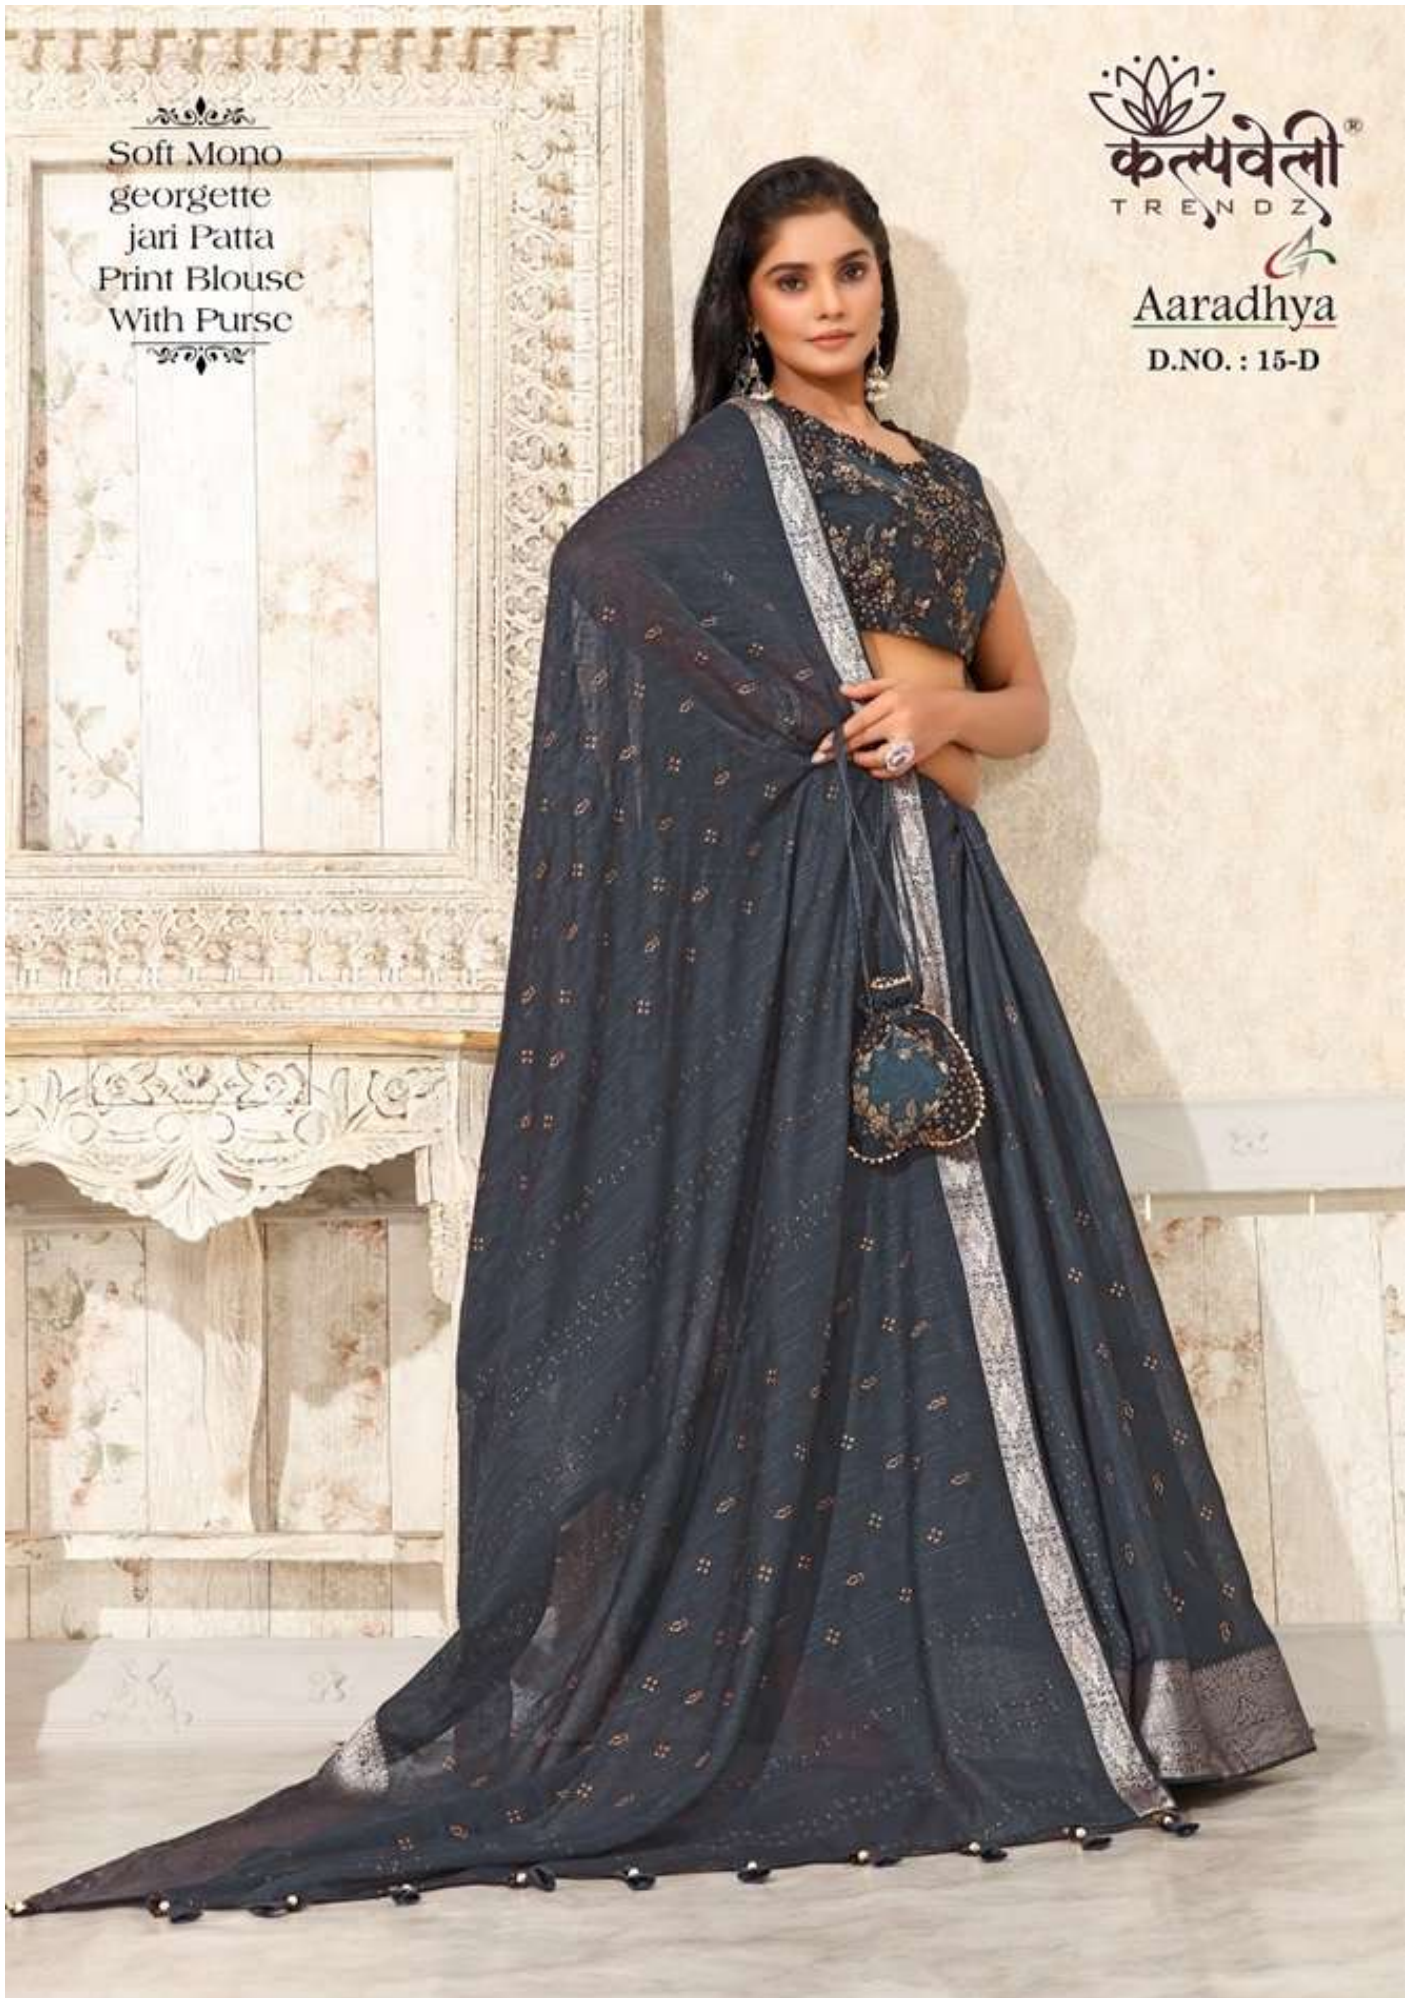

Soft Mono
georgette
jari Patta
Print Blouse
With Purse

कल्पवेली®
TRENDZ

Aaradhya

D.NO. : 15-D