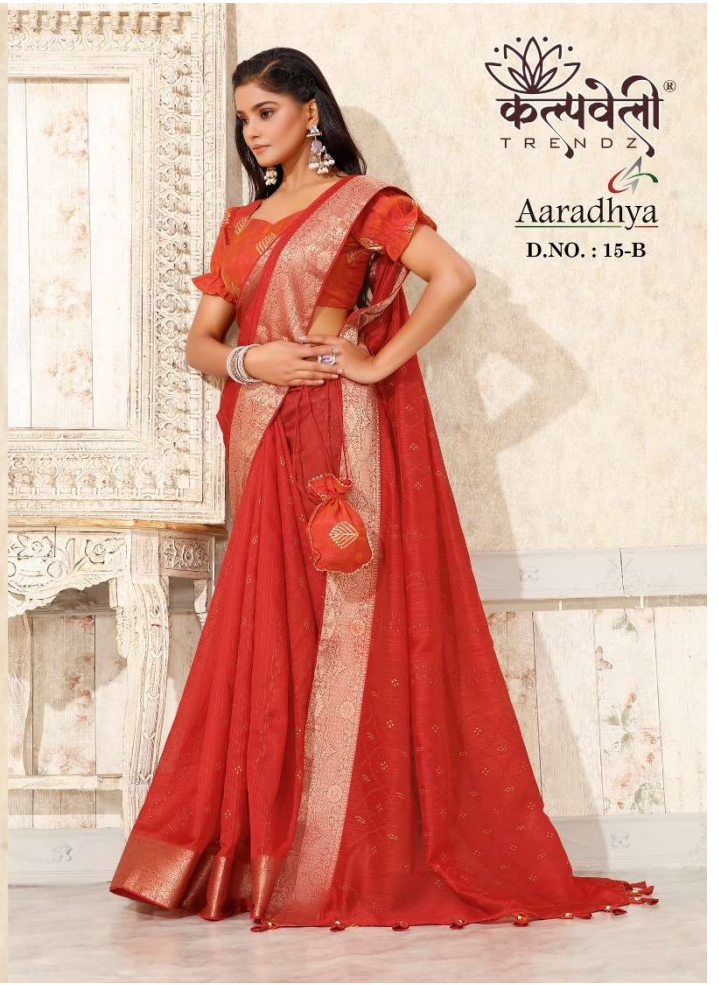

कल्पवेली®
TRENDZ
Aaradhya
D.NO. : 15-B