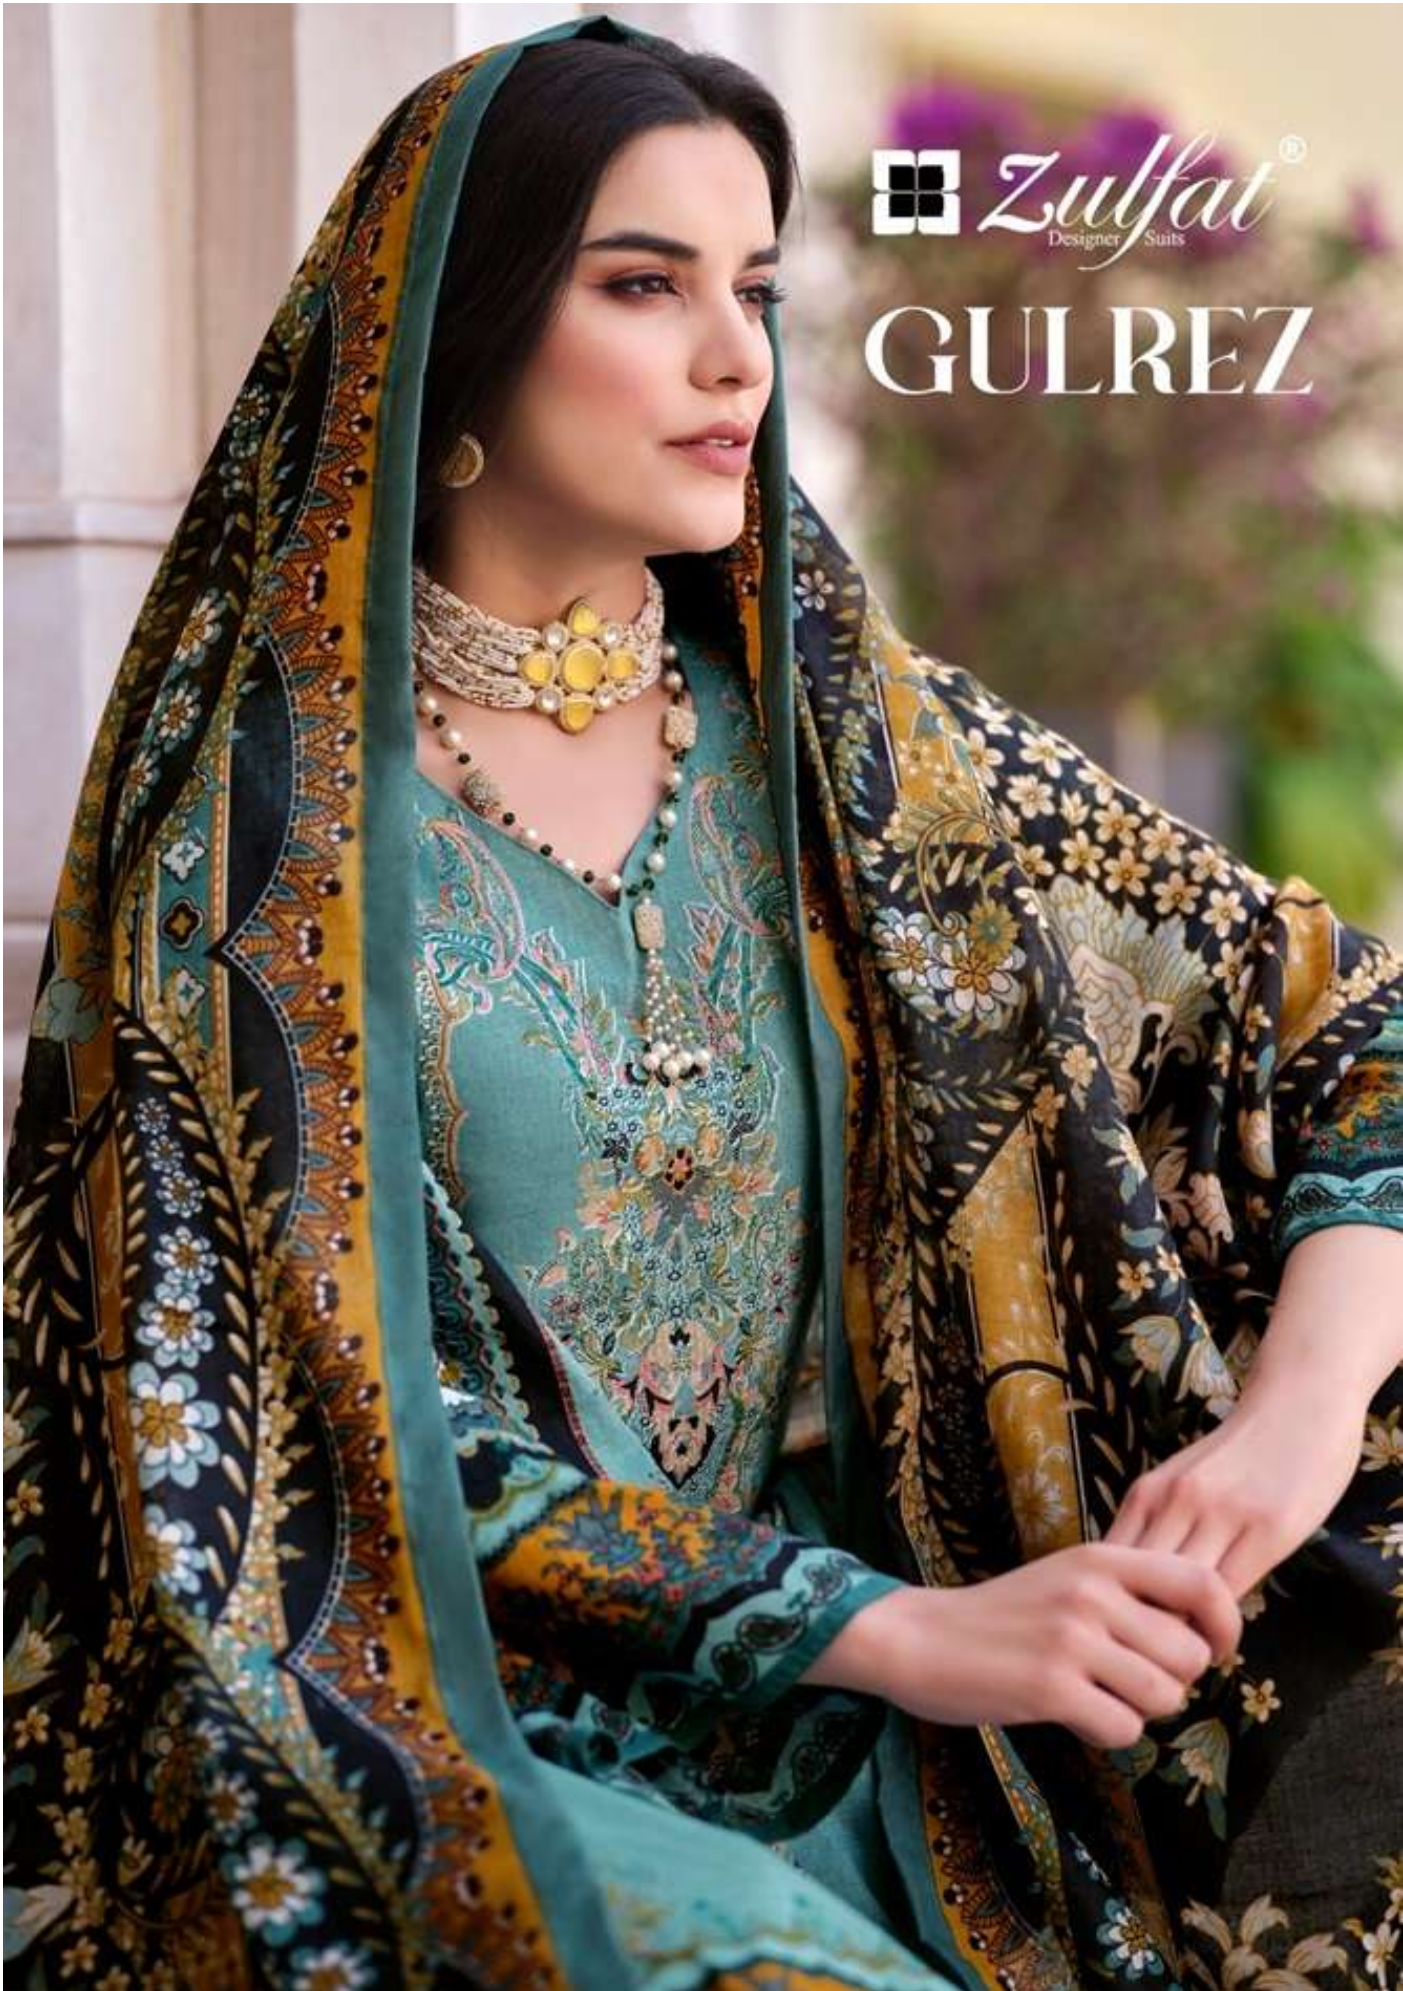

Zulfat®
Designer Suits

GULREZ