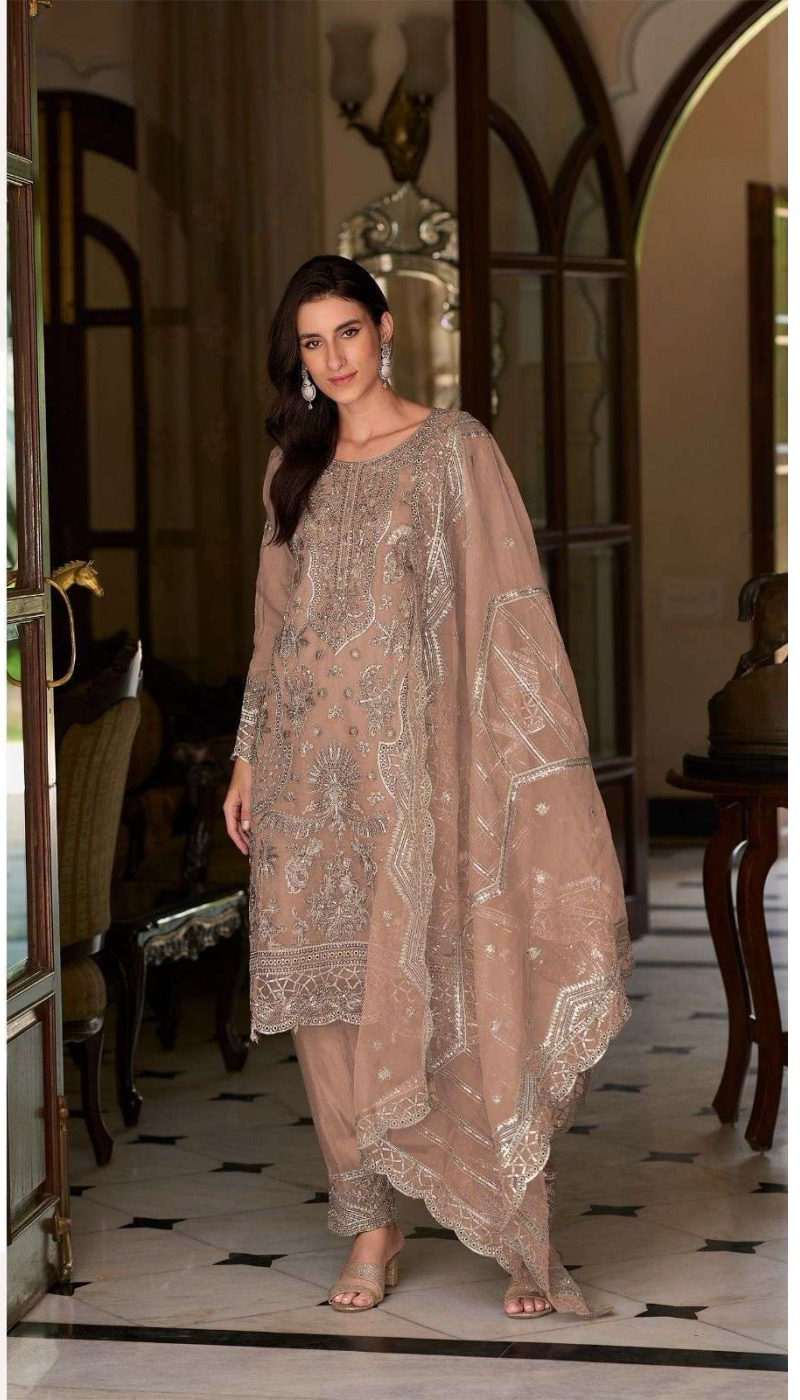

READY MADE
COLLECTION

R-1153 B

CARE INSTRUCTIONS

- DO NOT USE ANY TYPE OF BLEACH OR STAIN REMOVING CHEMICALS
- DO NOT OVER EXPOSE DAMP FABRIC TO STRONG SUNLIGHT
- IRON AT MODERATE TEMPERATURE