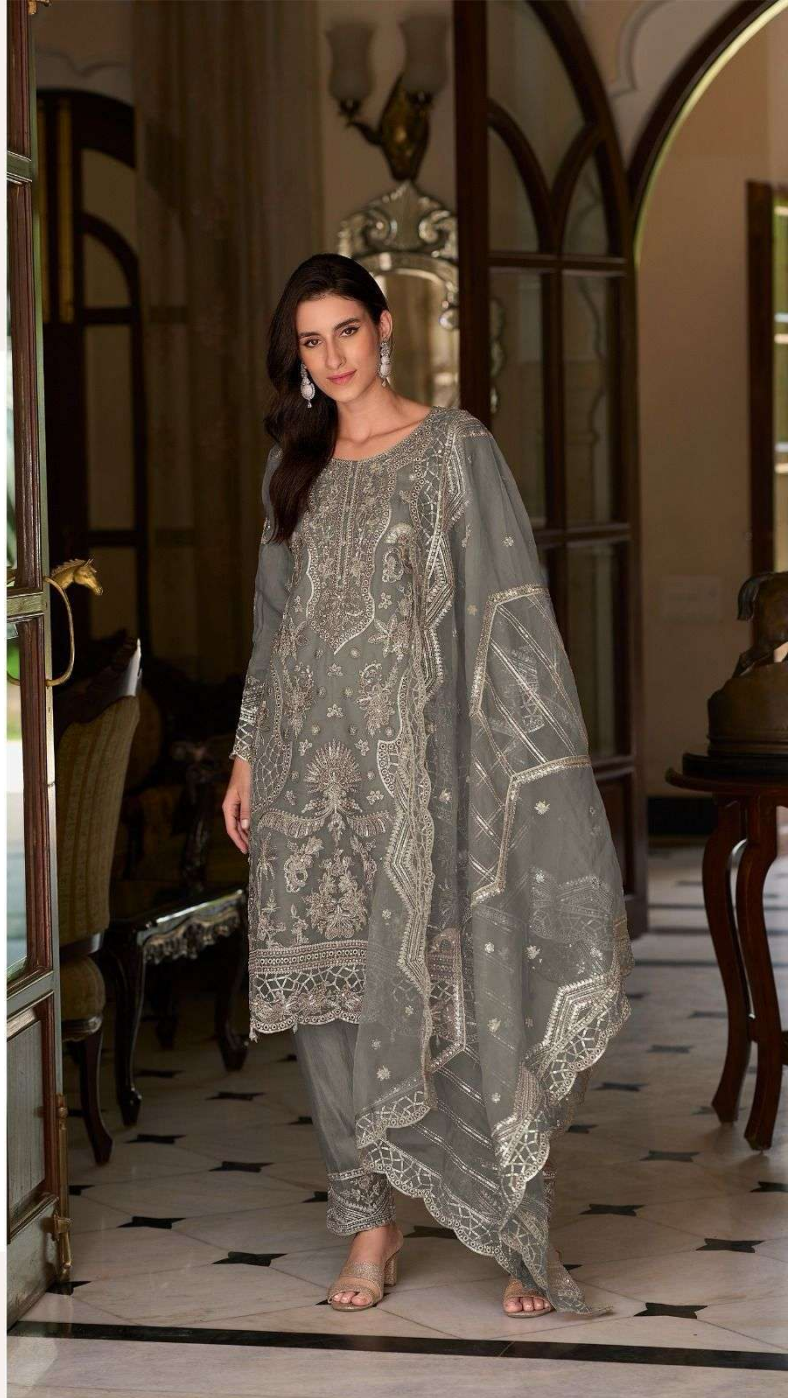

READY MADE
COLLECTION

R-1153 D

CARE INSTRUCTIONS

- DO NOT USE ANY TYPE OF BLEACH OR STAIN REMOVING CHEMICALS
- DO NOT OVER EXPOSE DAMP FABRIC TO STRONG SUNLIGHT
- IRON AT MODERATE TEMPERATURE