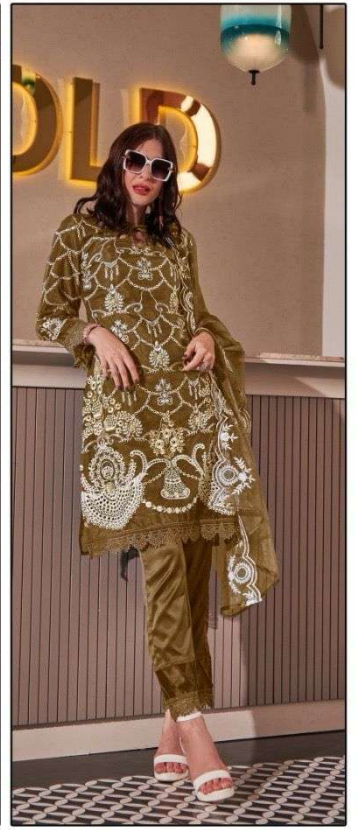

GOLD

GOLD

  
**LAIBA**  
AM VOL-223

  
**LAIBA**  
AM VOL-223

  
**LAIBA**  
AM VOL-223

VOL-223

**FABRICS DETAILS**

TOP:-PURE ORGANZA

BOTTOM:-PURE COTTON SARTIN STREACHABLE

SIZE:-XXL

**CARE INSTRUCTIONS**

DRY CLEAN RECOMMENDED  
DO NOT USE ANY TYPE OF BLEACH OR STAIN REMOVING CHEMICALS  
WASH & SOAK COLORED & WHITE FABRICS SEPARATELY  
DO NOT OVER EXPOSE DAMP FABRIC TO STRONG SUNLIGHT  
IRON AT MODERATE TEMPERATURE