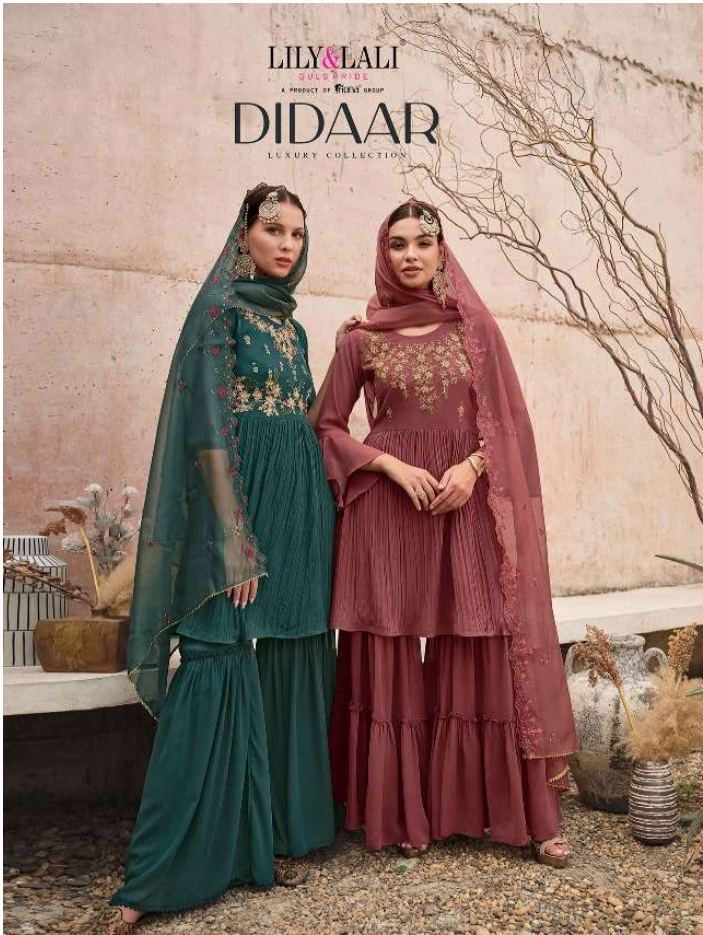

LILY&LALI
GULS PRIDE
A PRODUCT OF HIDEAL GROUP
DIDAAR
LUXURY COLLECTION

LILY&LALI®
GULS PRIDE
A PRODUCT OF HIDEAL GROUP

DIDAAR
LUXURY COLLECTION

FABRICS DETAILS

TOP

PURE HANDWORK ON HEAVY
GEORGETTE WITH INNER

BOTTOM

HEAVY GEORGETTE WITH INNER

DUPATTA

CUT WORK EMBROIDERY ON PURE
ORGANZA WITH FANCY LACE

SIZES

M, L, XL, XXL, 3XL

NOTE - POCKET INSIDE THE PANT