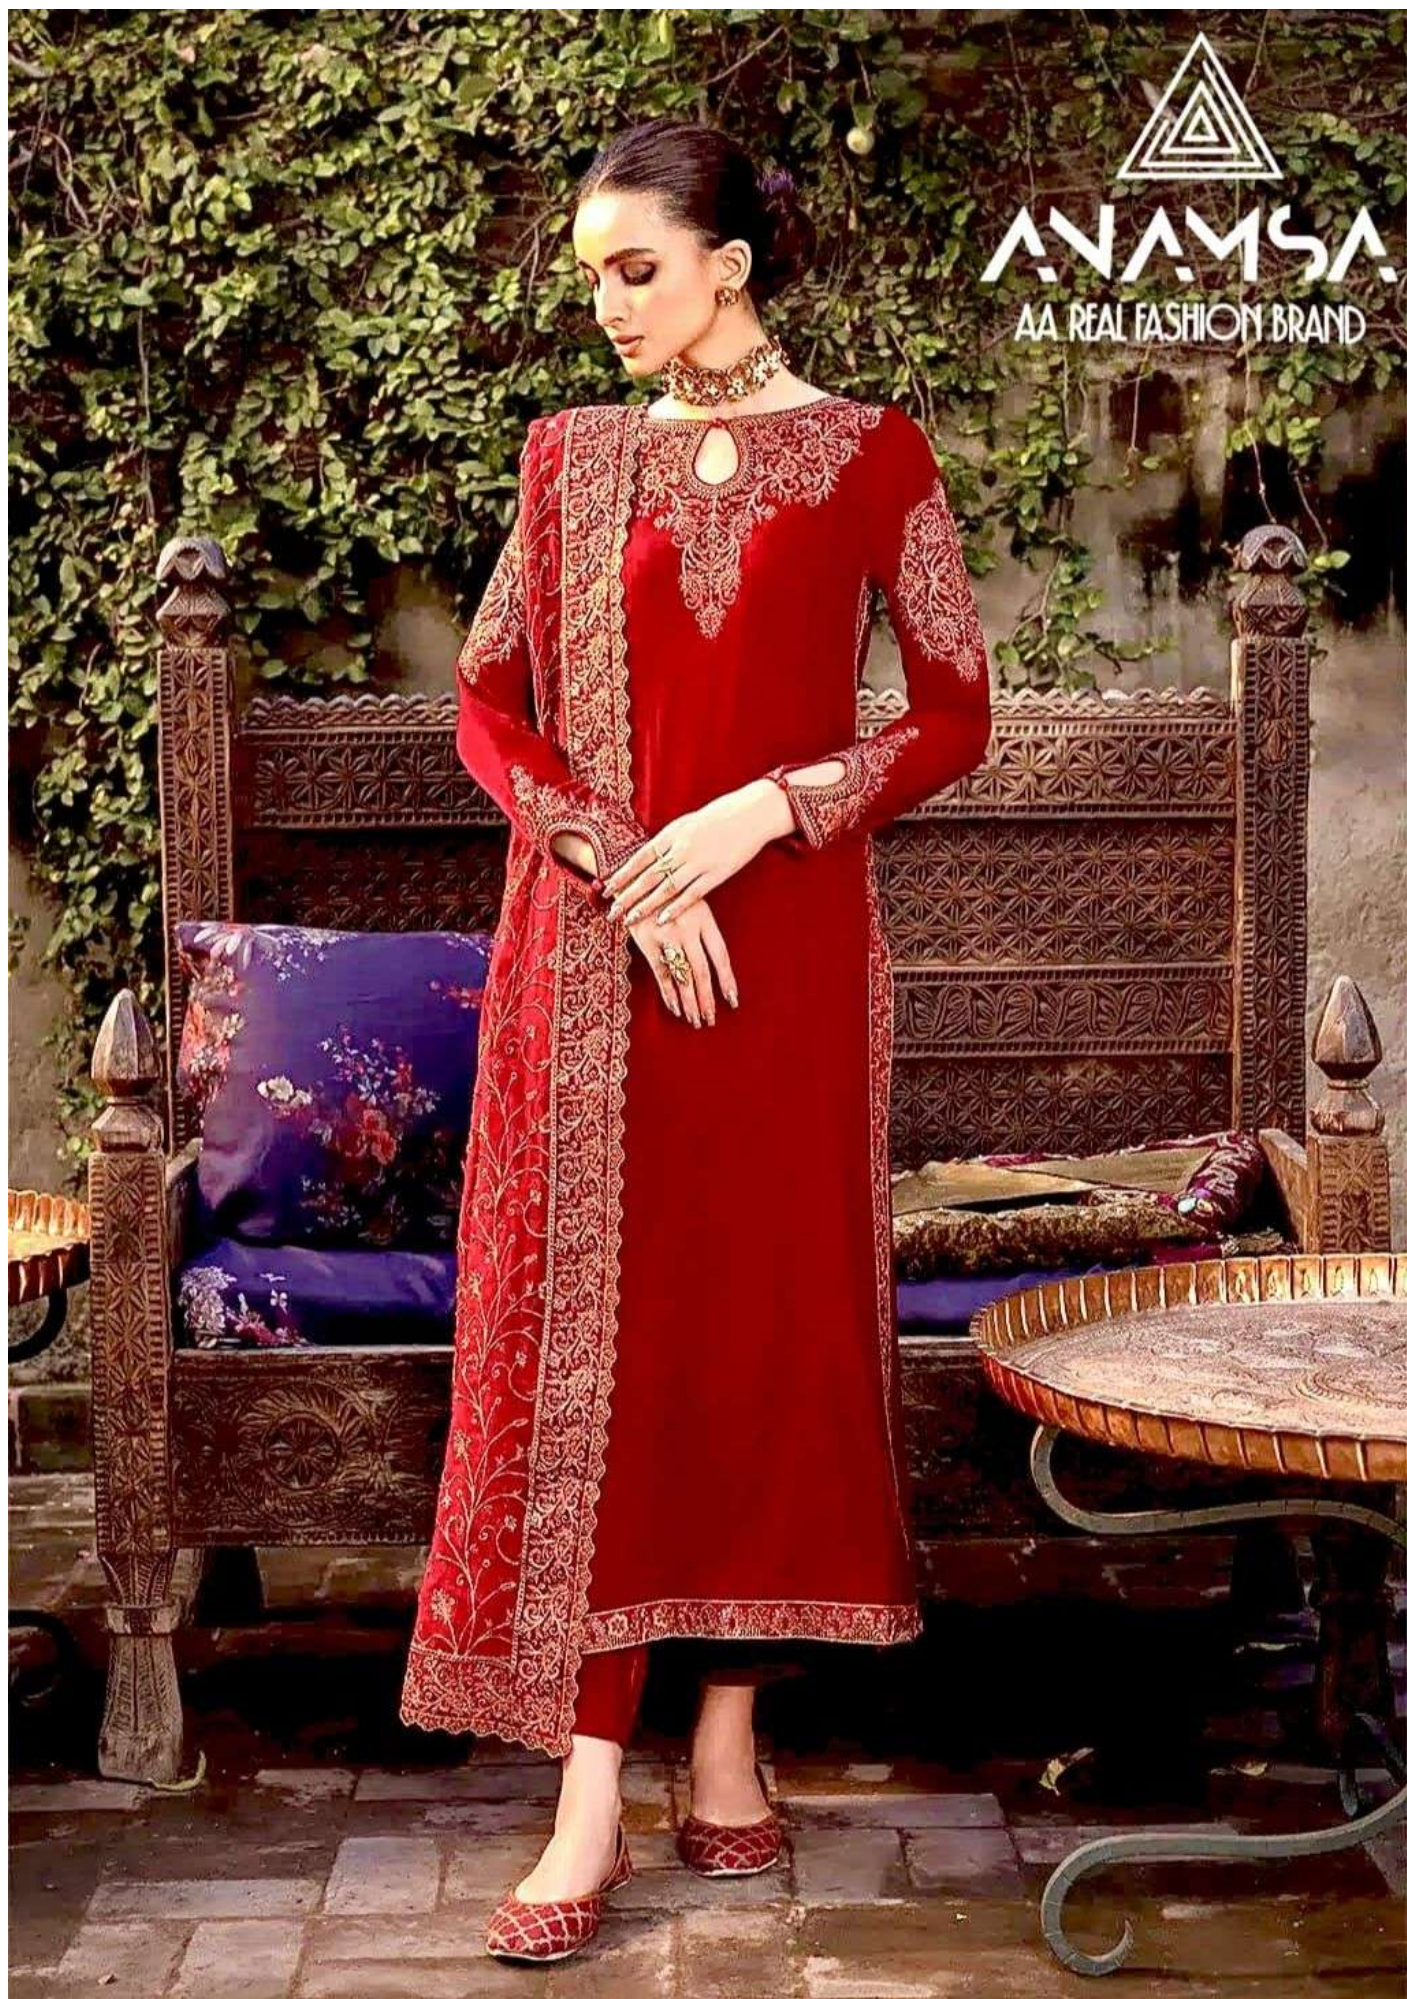

**ANAMSA**  
AA REAL FASHION BRAND

TOP- PURE FOX GEORGETTE WITH HEAVY EMBROIDERY AND SEQUENCE WORK  
BOTTOMINNER- DULL SHANTOON  
DUPATTA- PURE FOX GEORGETTE FANCY DUPATTA AND HEAVY EMBROIDERY

7773  
D.No:-295