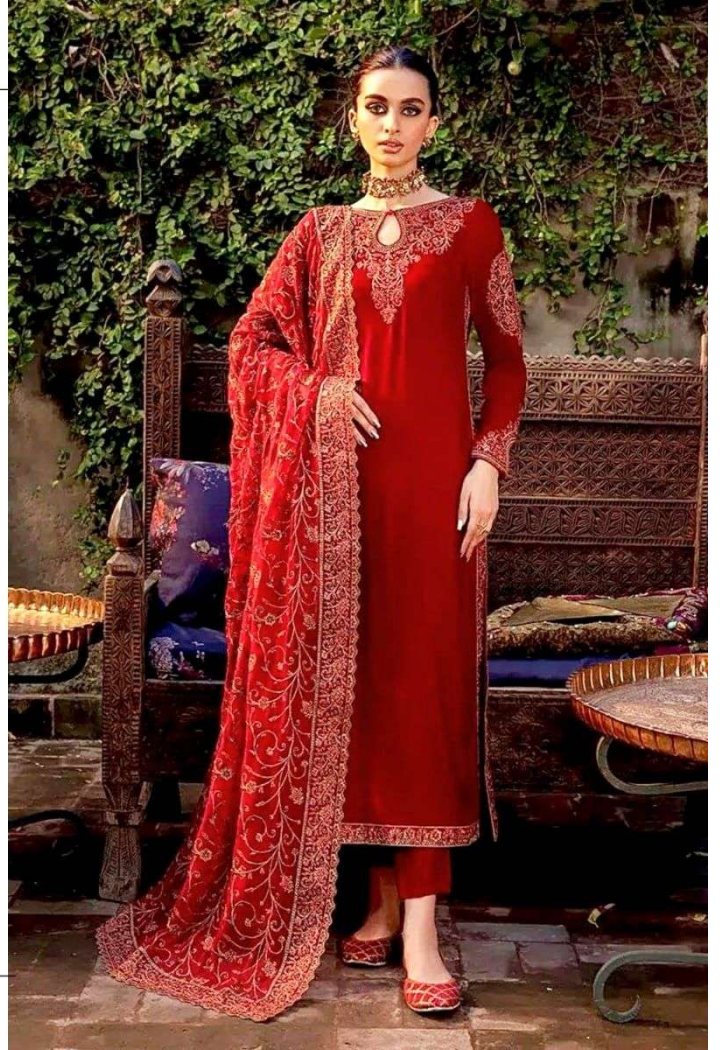

**ANAMSA**  
AA REAL FASHION BRAND

TOP- PURE FOX GEORGETTE WITH HEAVY EMBROIDERY AND SEQUENCE WORK  
BOTTOMINNER- DULL SHANTOON  
DUPATTA- PURE FOX GEORGETTE FANCY DUPATTA AND HEAVY EMBROIDERY

7773  
D.No:-295