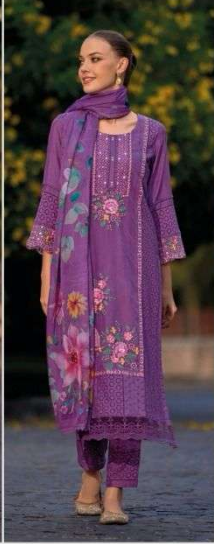

fashion

INDIAN ETHNIC WEAR

42453

KAILEE™

INDIAN ETHNIC WEAR

KAILEE

fashion

INDIAN ETHNIC WEAR

KAILEE™

fashion

ESTD 2010 | CINCINNATI, OH

42451

42452

42453

42454

42455