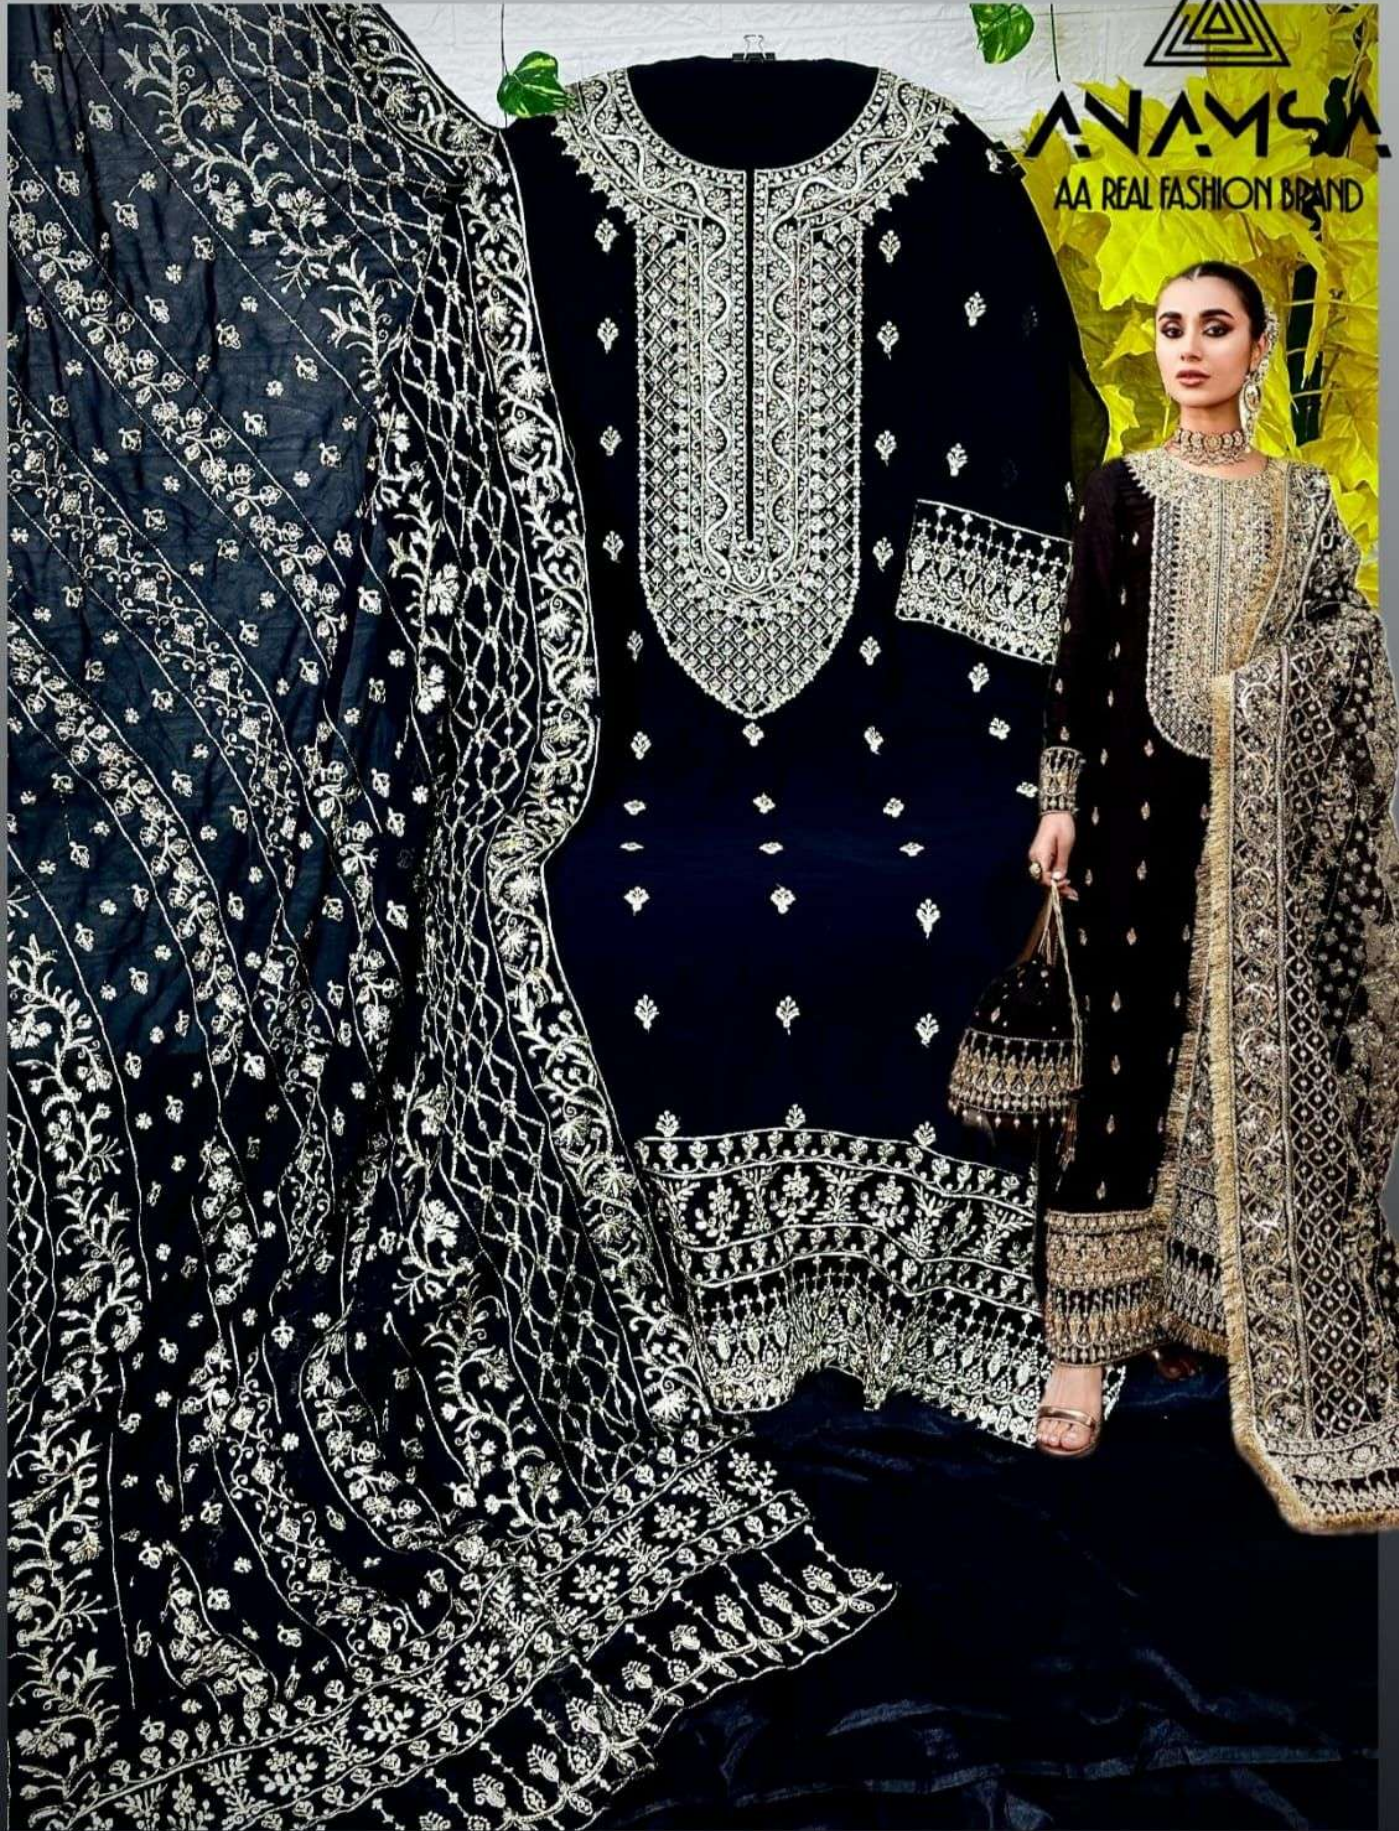

ANAMSA
AA REAL FASHION BRAND

TOP- PURE FOX GEORGETTE WITH HEAVY EMBROIDERY AND SEQUENCE WORK
BOTTOMINNER- DULL SHANTOON
DUPATTA- PURE FOX GEORGETTE FANCY DUPATTA AND HEAVY EMBROIDERY

7773
D.No:-294

ANAMSA

AA REAL FASHION BRAND

ANAMSA
AA REAL FASHION BRAND

TOP- PURE FOX GEORGETTE WITH HEAVY EMBROIDERY AND SEQUENCE WORK
BOTTOM/INNER- DULL SHANTOON
DUPATTA- PURE FOX GEORGETTE FANCY DUPATTA AND HEAVY EMBROIDERY

7773
D.No:-294 B

TOP- PURE FOX GEORGETTE WITH HEAVY EMBROIDERY AND SEQUENCE WORK
BOTTOM/INNER- DULL SHANTOON
DUPATTA- PURE FOX GEORGETTE FANCY DUPATTA AND HEAVY EMBROIDERY

7773
D.No:-294 C

TOP- PURE FOX GEORGETTE WITH HEAVY EMBROIDERY AND SEQUENCE WORK
BOTTOM/INNER- DULL SHANTOON
DUPATTA- PURE FOX GEORGETTE FANCY DUPATTA AND HEAVY EMBROIDERY

7773
D.No:-294 D

ANAMSA
HIT BEAUTIFUL COLOURS

TOP- PURE FOX GEORGETTE WITH HEAVY EMBROIDERY AND SEQUENCE WORK
BOTTOM/INNER- DULL SHANTOON
DUPATTA- PURE FOX GEORGETTE FANCY DUPATTA AND HEAVY EMBROIDERY

7773
D.No:-294 A