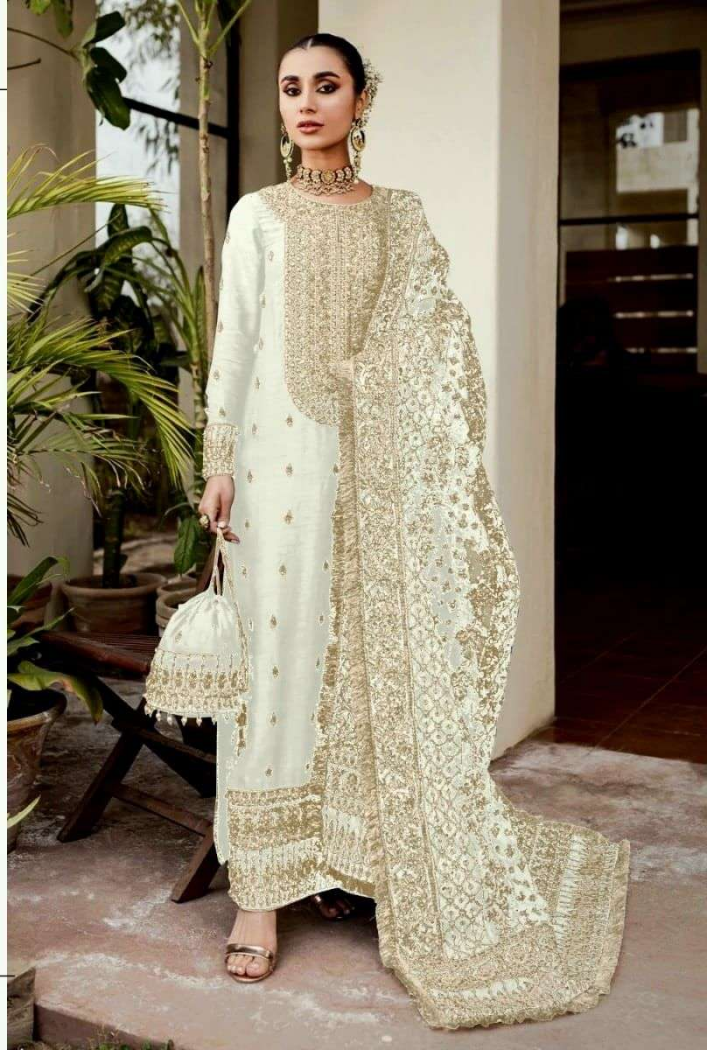

ANAMSA
AA REAL FASHION BRAND

TOP- PURE FOX GEORGETTE WITH HEAVY EMBROIDERY AND SEQUENCE WORK
BOTTOMINNER- DULL SHANTOON
DUPATTA- PURE FOX GEORGETTE FANCY DUPATTA AND HEAVY EMBROIDERY

7773
D.No:-294

ANAMSA

AA REAL FASHION BRAND

ANAMSA
AA REAL FASHION BRAND

TOP- PURE FOX GEORGETTE WITH HEAVY EMBROIDERY AND SEQUENCE WORK
BOTTOM/INNER- DULL SHANTOON
DUPATTA- PURE FOX GEORGETTE FANCY DUPATTA AND HEAVY EMBROIDERY

7773
D.No:-294 B

TOP- PURE FOX GEORGETTE WITH HEAVY EMBROIDERY AND SEQUENCE WORK
BOTTOM/INNER- DULL SHANTOON
DUPATTA- PURE FOX GEORGETTE FANCY DUPATTA AND HEAVY EMBROIDERY

7773
D.No:-294 C

TOP- PURE FOX GEORGETTE WITH HEAVY EMBROIDERY AND SEQUENCE WORK
BOTTOM/INNER- DULL SHANTOON
DUPATTA- PURE FOX GEORGETTE FANCY DUPATTA AND HEAVY EMBROIDERY

7773
D.No:-294 D

ANAMSA
HIT BEAUTIFUL COLOURS

TOP- PURE FOX GEORGETTE WITH HEAVY EMBROIDERY AND SEQUENCE WORK
BOTTOM/INNER- DULL SHANTOON
DUPATTA- PURE FOX GEORGETTE FANCY DUPATTA AND HEAVY EMBROIDERY

7773
D.No:-294 A