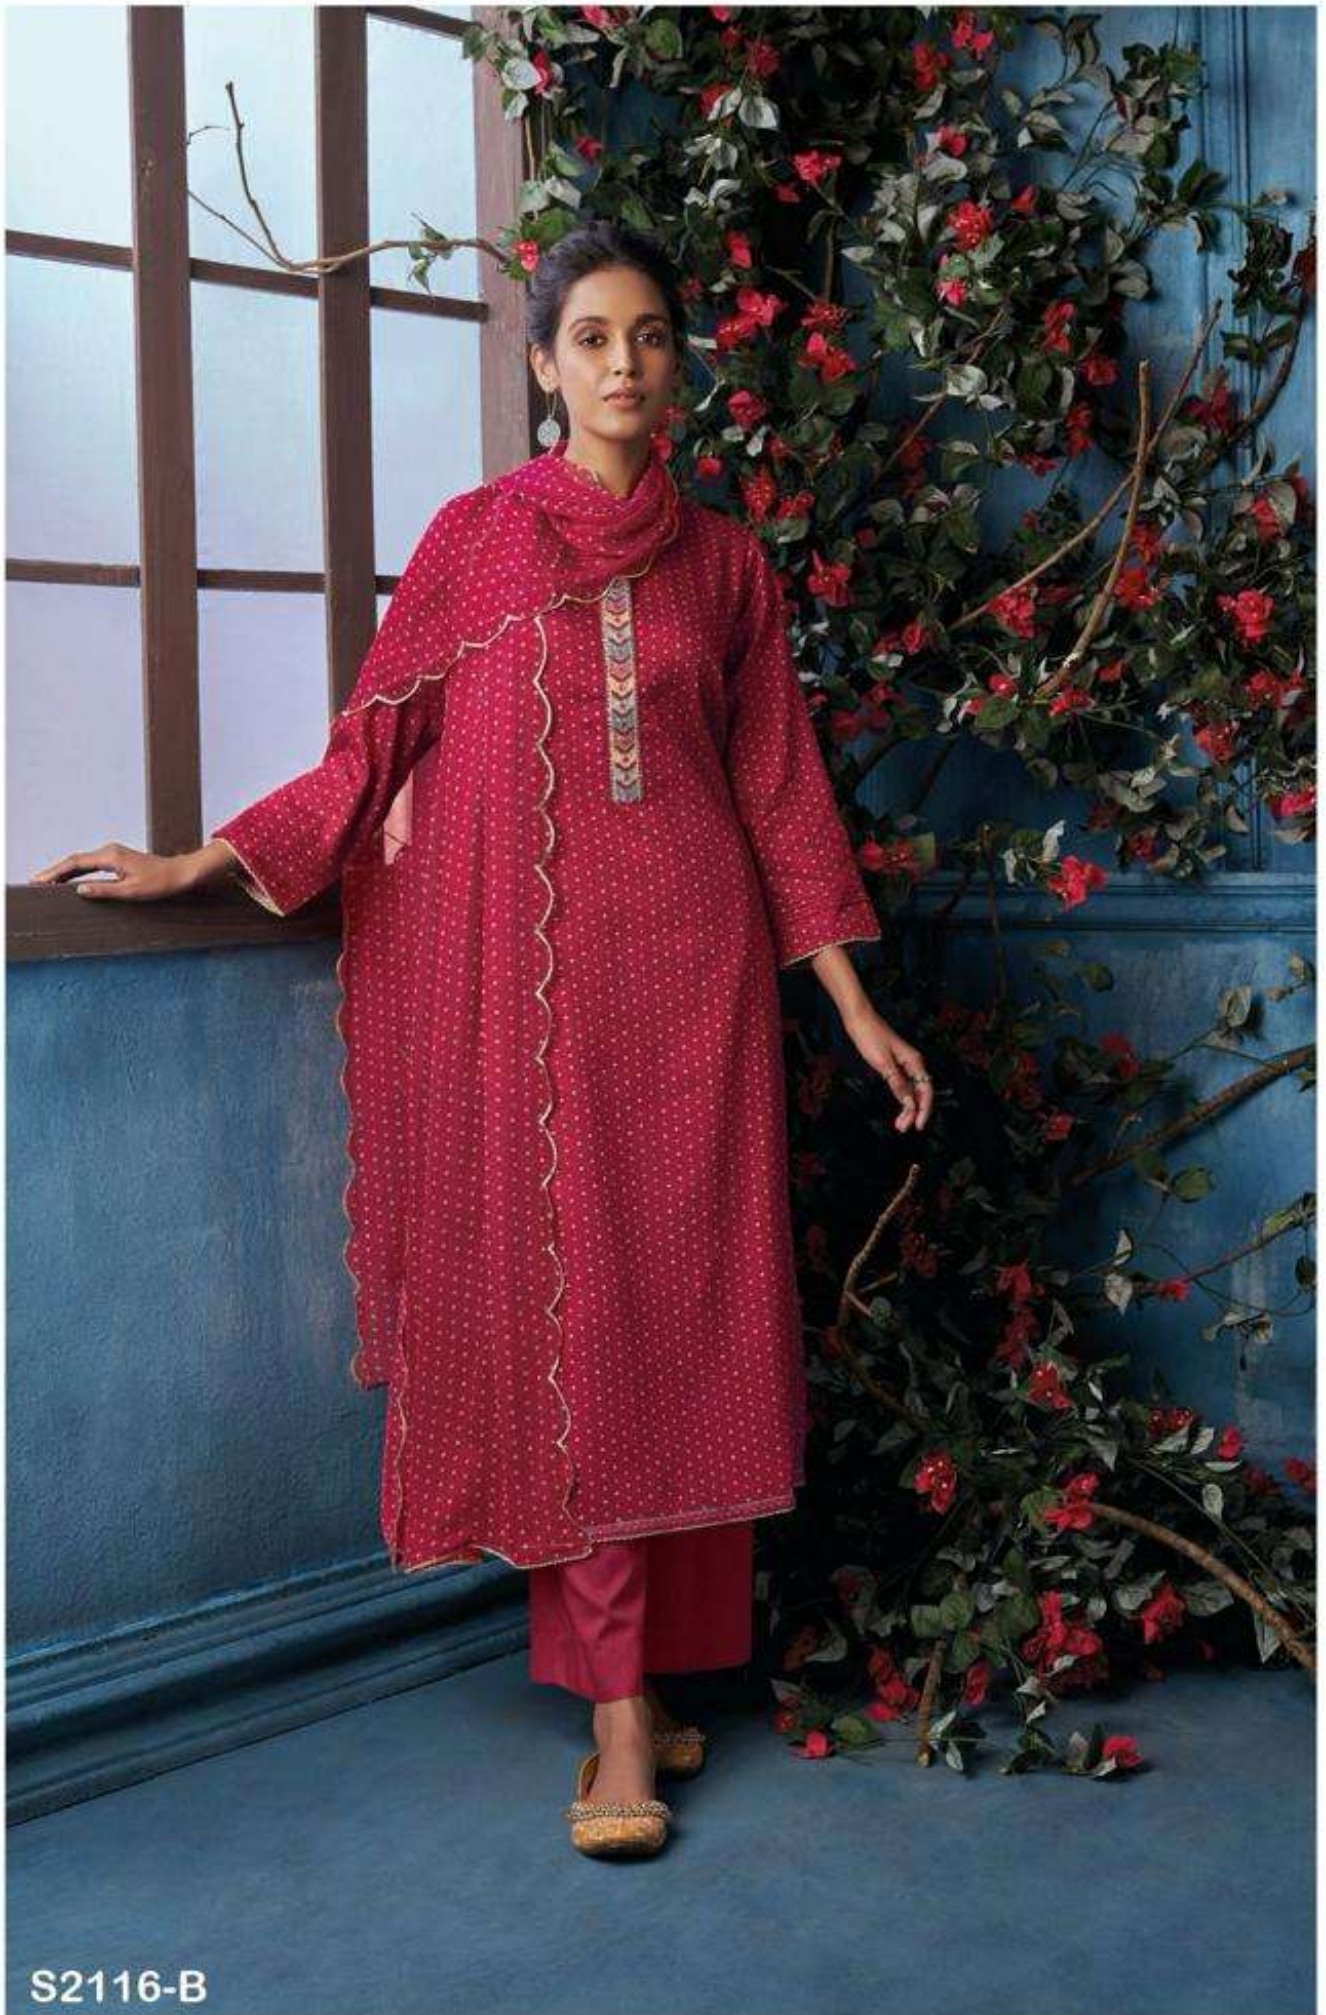

S2116-A

S2116-A

S2116-B

S2116-C

S2116-D

S2116-B

PRODUCT NAME	<i>MABEL</i>
D.NO.	S2116
DESCRIPTION	<p>TOP PREMIUM COTTON SILK PRINTED WITH EMBROIDERY PLACKET WITH HAND WORK & DAMAN REDY LACE</p> <p>BOTTOM PREMIUM COTTON SILK SOLID COLOUR</p> <p>DUPATTA PURE CHIFFON PRINTED WITH SCALLOP EMBROIDERY</p>
HSN CODE	520851
WHOLESALE PRICE	1525/- EACH+GST(EXTRA)