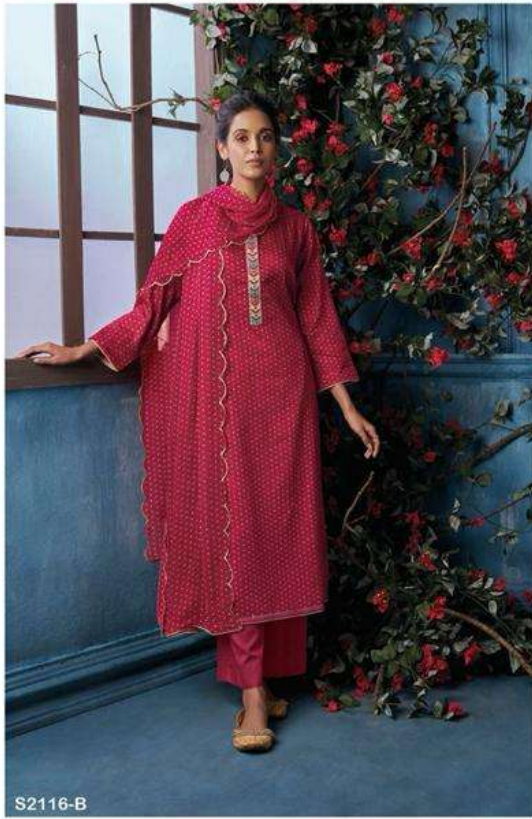

S2116-A

S2116-A

S2116-B

S2116-C

S2116-D

S2116-B

PRODUCT NAME	<i>MABEL</i>
D.NO.	S2116
DESCRIPTION	<p>TOP PREMIUM COTTON SILK PRINTED WITH EMBROIDERY PLACKET WITH HAND WORK & DAMAN REDY LACE</p> <p>BOTTOM PREMIUM COTTON SILK SOLID COLOUR</p> <p>DUPATTA PURE CHIFFON PRINTED WITH SCALLOP EMBROIDERY</p>
HSN CODE	520851
WHOLESALE PRICE	1525/- EACH+GST(EXTRA)