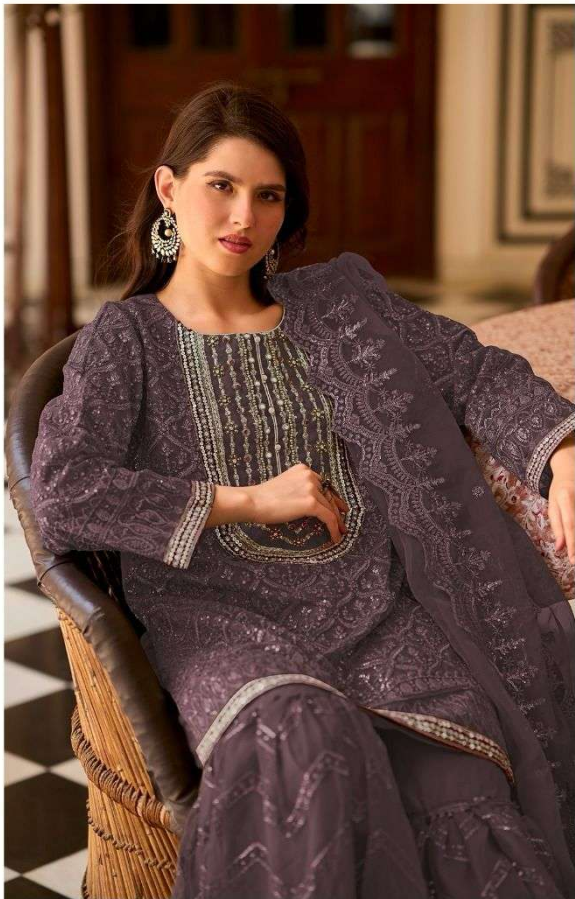

Shree®
FABS
READY MADE
COLLECTION

R-1137 K

CARE INSTRUCTIONS

- DO NOT USE ANY TYPE OF BLEACH OR STAIN REMOVING CHEMICALS
- DO NOT OVER EXPOSE DAMP FABRIC TO STRONG SUNLIGHT
- IRON AT MODERATE TEMPERATURE