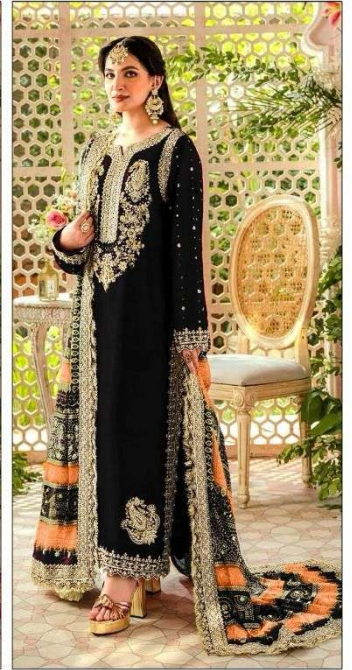

TOP - FOX GEORGETTE HEAVY EMBROIDERED
INNER/ BOTTOM - HEAVY SANTOON
DUPATTA - PURE CHINON DIGITAL PRINTED WITH
HEAVY EMBROIDERED

B 17 D