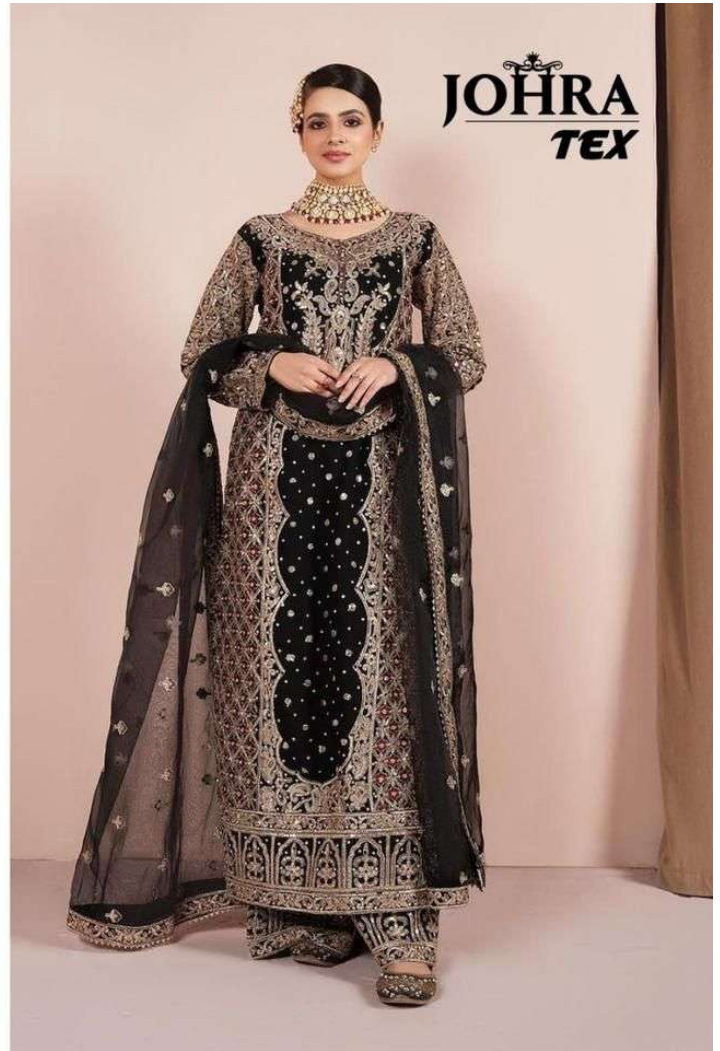

JOHRA
TEX

A-135

JT D.NO.135

**TOP -BLUMING HEVY GEORGETTE WITH EMBROIDERY
BOTTOM - INNER -DULL SANTOON (WORK)
DUPATTA - BUTTERFLY NET WITH EMBROIDERY WORK**

JT D.NO.135 B

TOP -BLUMING HEVY GEORGETTE WITH EMBROIDERY
BOTTOM - INNER -DULL SANTOON (WORK)
DUPATTA - BUTTERFLY NET WITH EMBROIDERY WORK