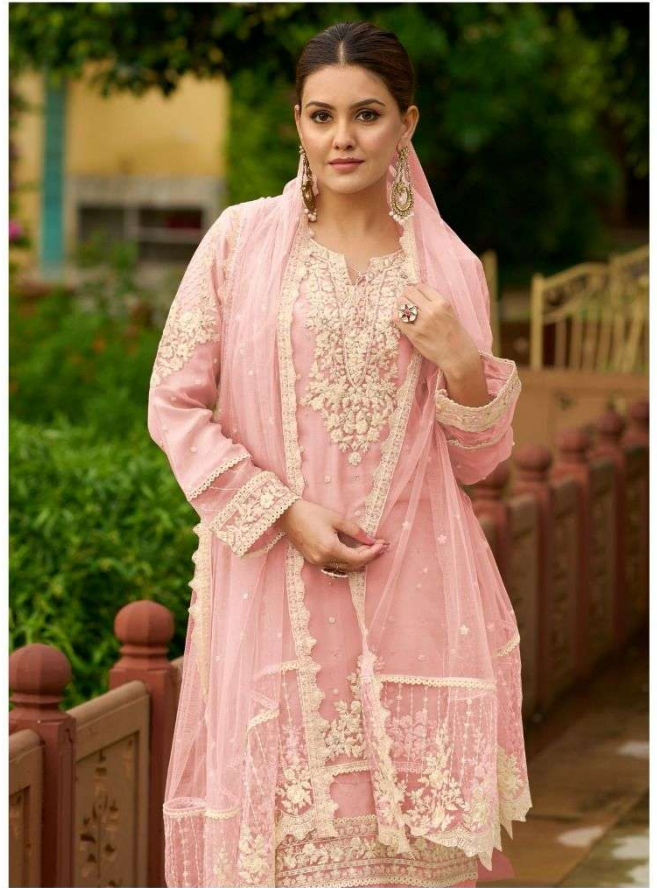

READY MADE
COLLECTION

R-1119 C

CARE INSTRUCTIONS

- DO NOT USE ANY TYPE OF BLEACH OR STAIN REMOVING CHEMICALS
- DO NOT OVER EXPOSE DAMP FABRIC TO STRONG SUNLIGHT
- IRON AT MODERATE TEMPERATURE

READY MADE
COLLECTION