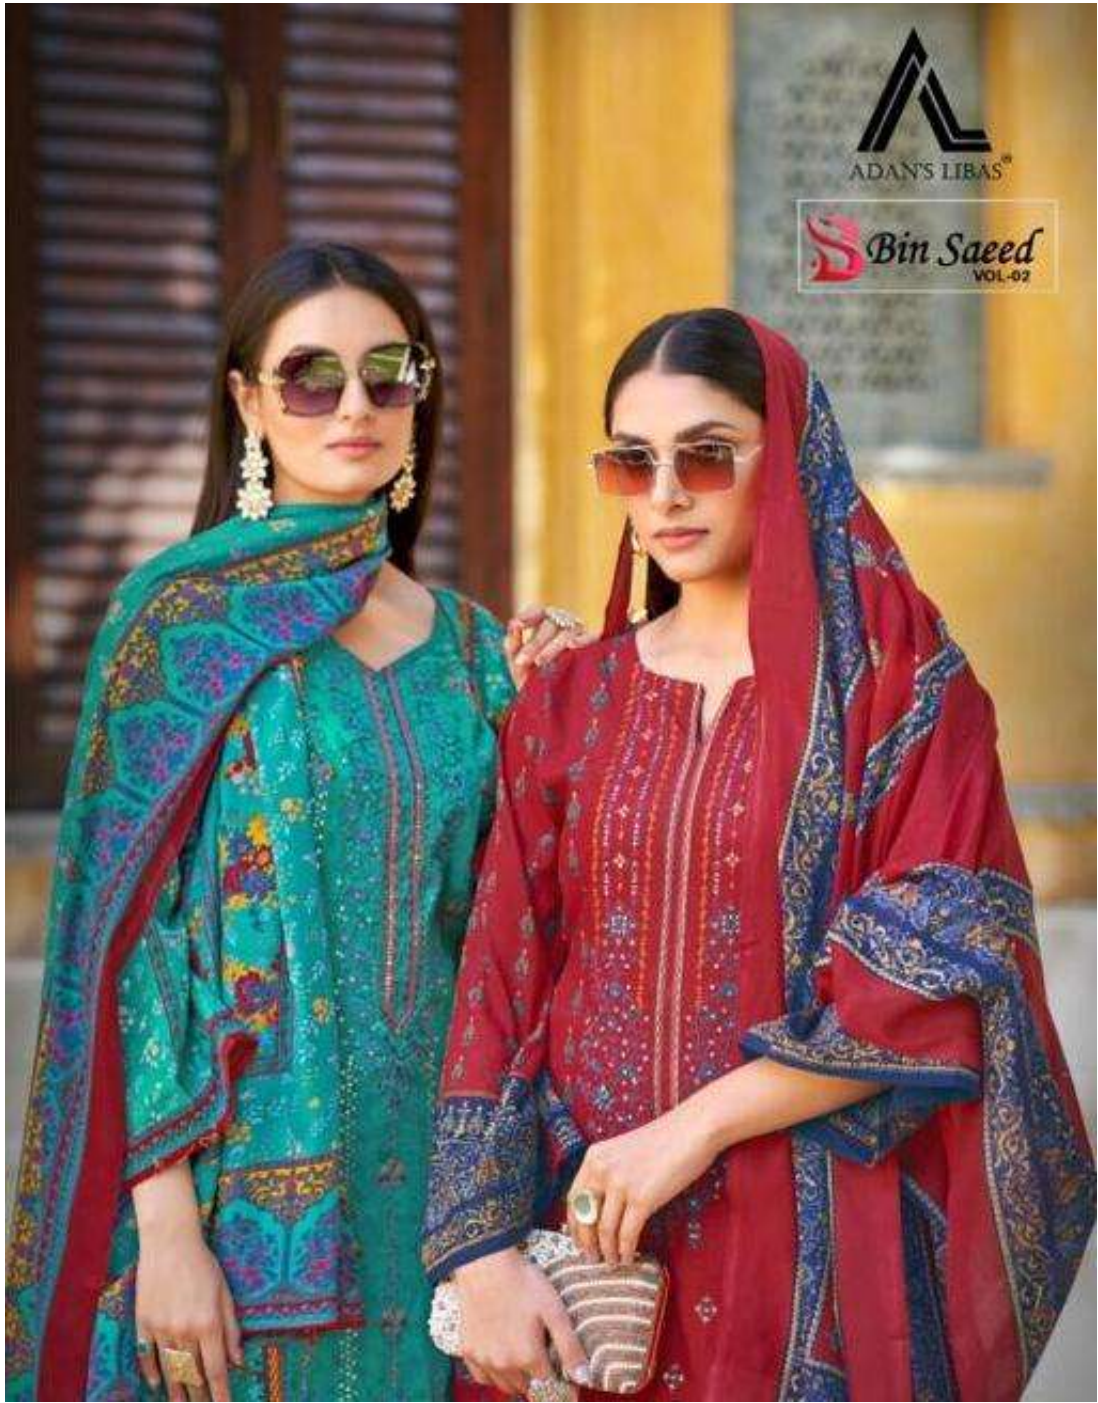

ADAN'S LIBAS™

Bin Saeed
VOL-02

2001

Graceful Beauty

A stylish but subtle colour that is perfect for any morning events.
Shimmer in this incredible ensemble.

2002

ADAN'S LIBAS®

2008

ADAN'S LIBAS

2004

ADAN'S LEBAS

2005

Ruffle Fashion

A beautiful blue dress with incredible stone work in the light of sophistication

Ruffle Fashion

1 thousand plus dress with incredible design work
in the field of embroidery