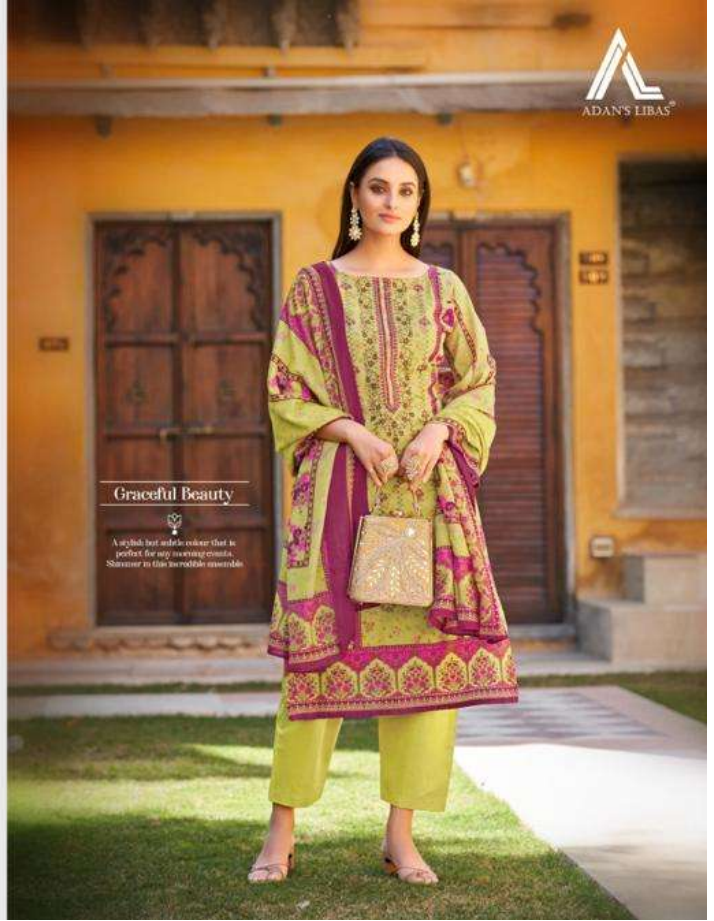

Graceful Beauty