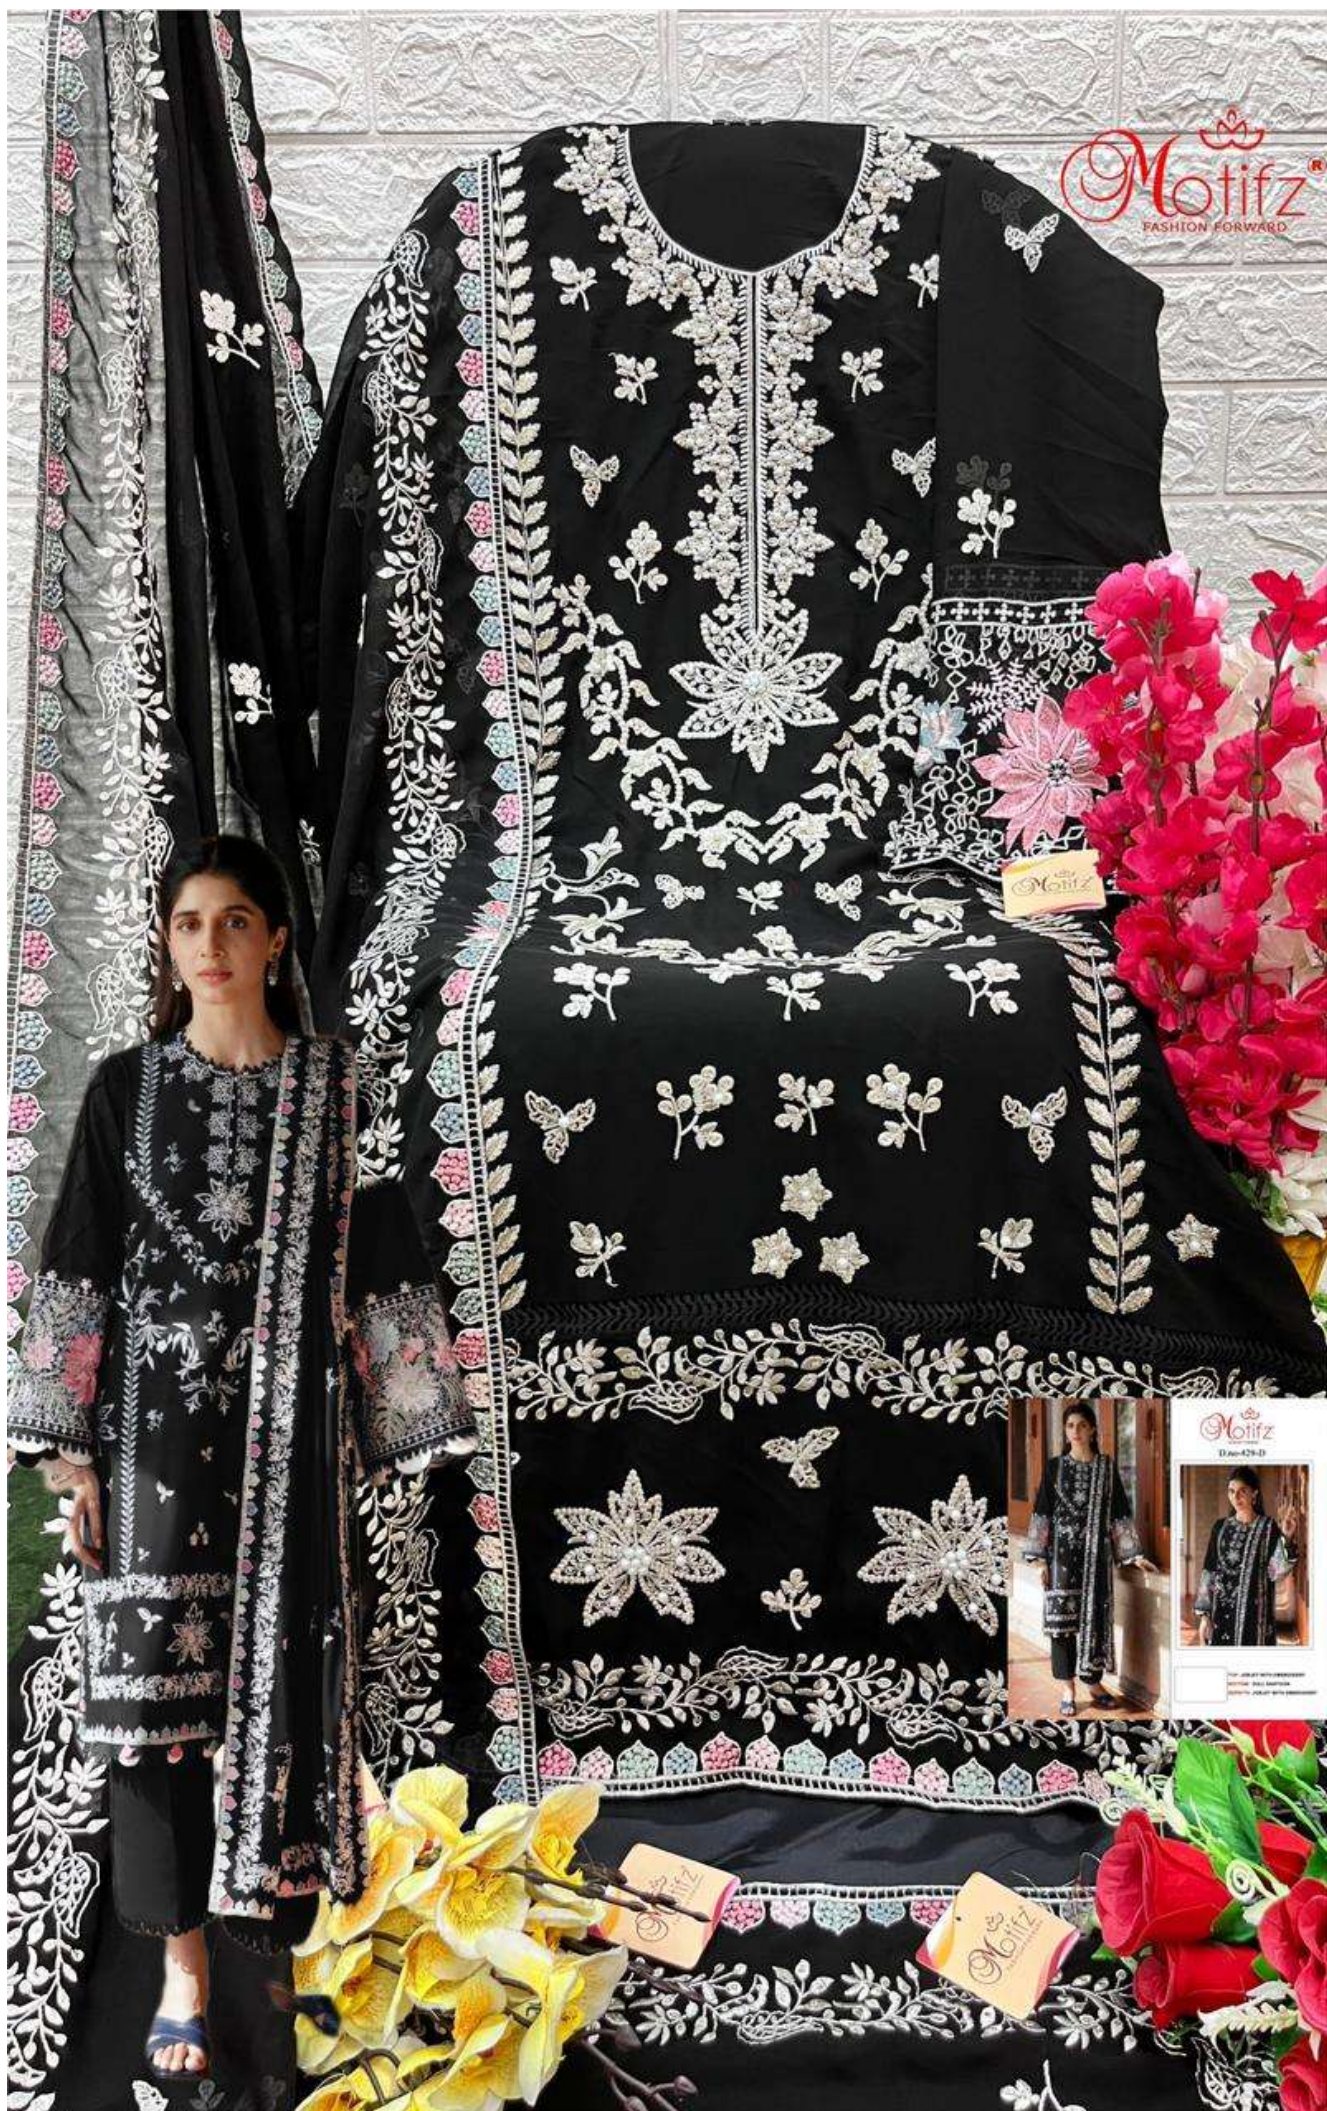

Motifz
FASHION FORWARD

Motifz

Duo-428-D