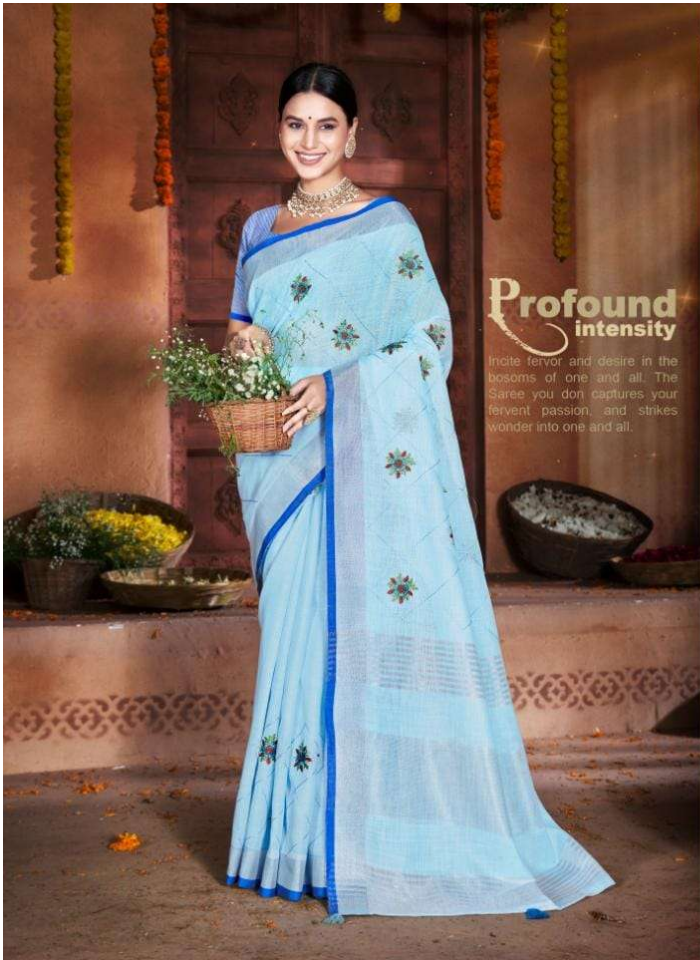

BUNAWAT
SILK & STYLE

Amyra

Divine creation

This Saree elevates you beyond the realm of human-kind, and portrays you as God's own sculpture. Be the pride of every world- the one you live in and beyond.

✧ 1001 ✧

❄️ 1003 ❄️

The Heavenly Apsara

Beauty knows no bounds when you're dressed in this special Saree. Some even whisper that you're a legendary apsara. Could it be true?

❄️ 1004 ❄️

❖ 1006 ❖

❖ 1001 ❖

❖ 1002 ❖

❖ 1003 ❖