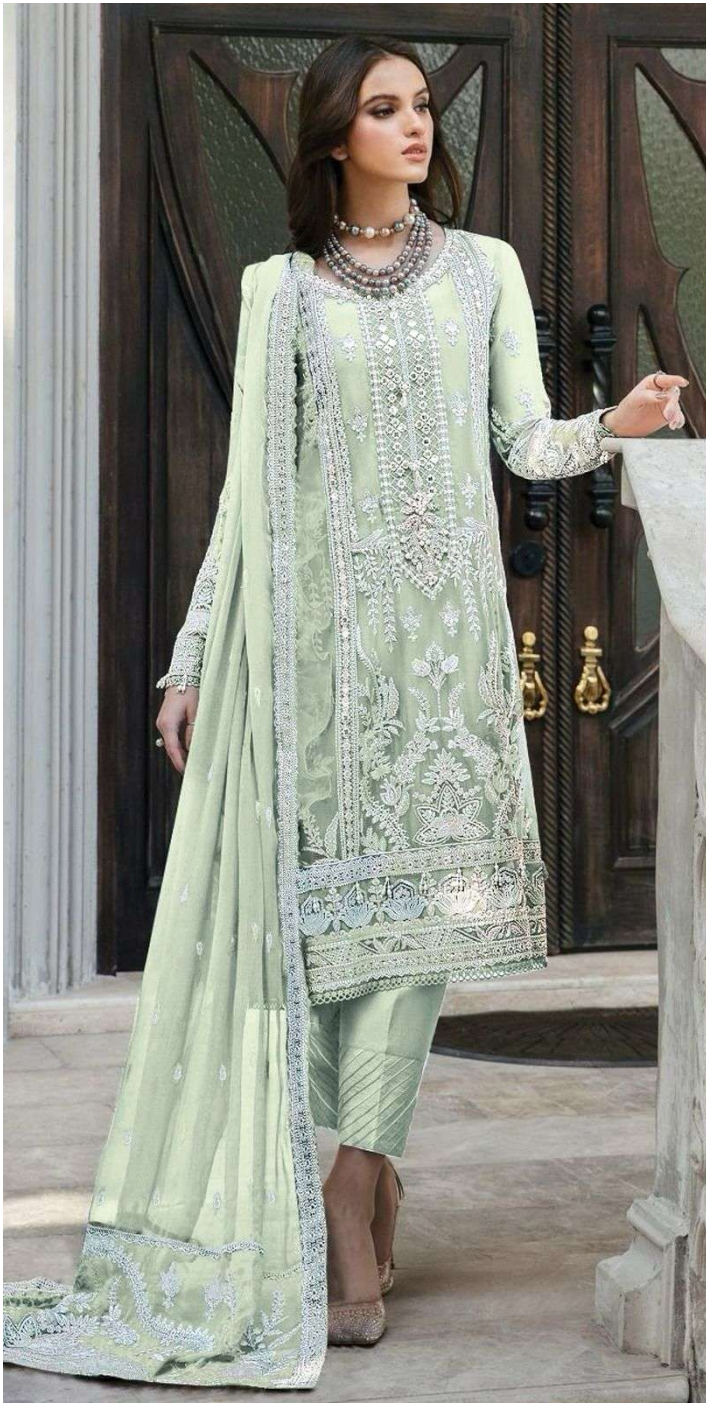

*Serene*<sup>®</sup>  
Pakistani Suit

A BRAND BY **MEGHA EXPORT**

**S - 228 A**

**TOP -FOX GEORGETTE EMBROIDEREY WORK  
INNER BOTTOM -DUAL SANTUN  
DUPATTA - FOX GEORGETTE EMBROIDERY  
WORK**

*Serene*<sup>®</sup>  
Pakistani Suit

A BRAND BY **MEGHA EXPORT**

**S - 228 A**

**TOP -FOX GEORGETTE EMBROIDEREY WORK  
INNER BOTTOM -DUAL SANTUN  
DUPATTA - FOX GEORGETTE EMBROIDERY  
WORK**

**Serene**<sup>®</sup>  
Pakistani Suit  
A BRAND BY **MEGHA EXPORT**

*Serene*<sup>®</sup>  
Pakistani Suit

A BRAND BY **MEGHA EXPORT**

**S - 228 B**

**TOP -FOX GEORGETTE EMBROIDEREY WORK  
INNER BOTTOM -DUAL SANTUN  
DUPATTA - FOX GEORGETTE EMBROIDERY  
WORK**

**Serene**<sup>®</sup>  
Pakistani Suit  
A BRAND BY **MEGHA EXPORT**