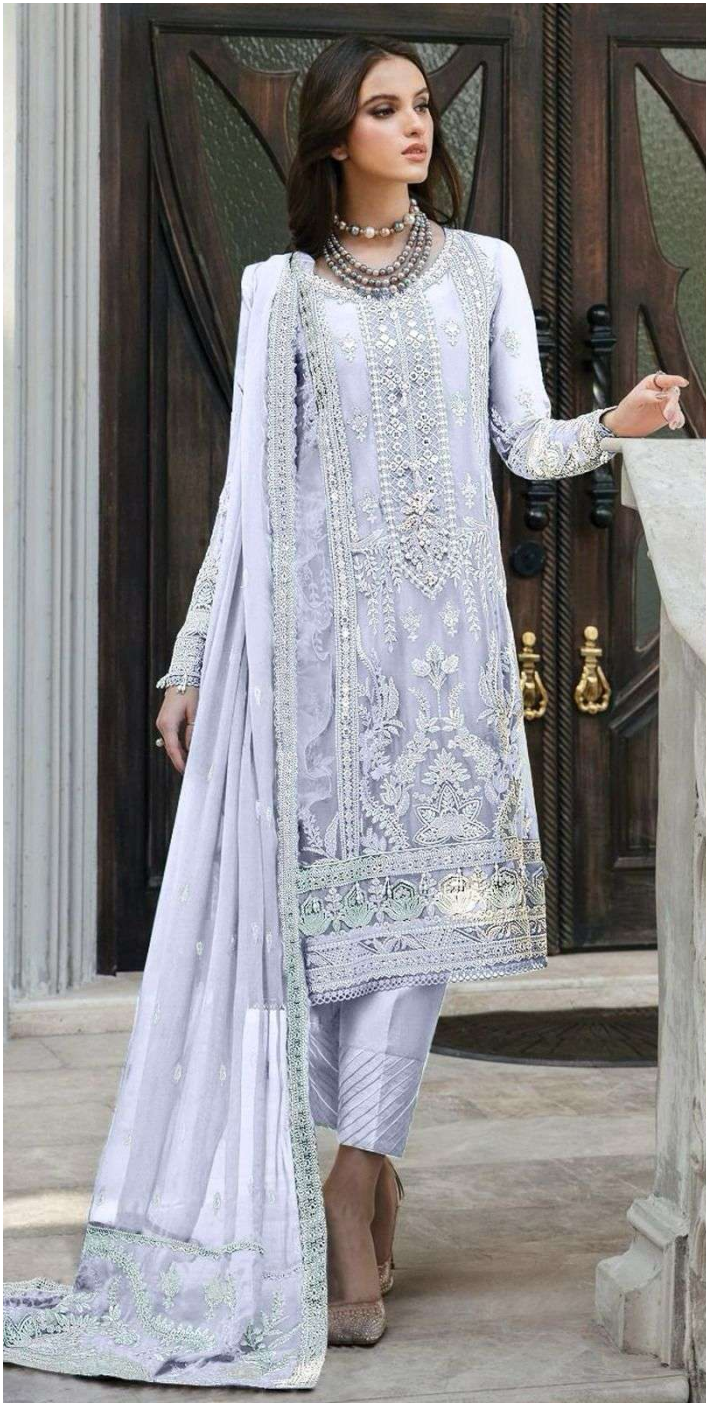

Serene®
Pakistani Suit

A BRAND BY **MEGHA EXPORT**

S - 228 C

**TOP -FOX GEORGETTE EMBROIDEREY WORK
INNER BOTTOM -DUAL SANTUN
DUPATTA - FOX GEORGETTE EMBROIDERY
WORK**