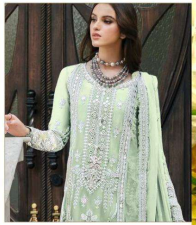

Serene
A BRAND BY
MEGHA EXPORT
S - 228 A