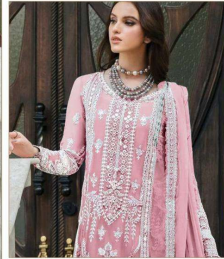

A BRAND BY **MEGHA EXPORT**

**S - 228 A**

**TOP -FOX GEORGETTE EMBROIDEREY WORK  
INNER BOTTOM -DUAL SANTUN  
DUPATTA - FOX GEORGETTE EMBROIDERY  
WORK**

**Serene**<sup>®</sup>  
Pakistani Suit  
A BRAND BY **MEGHA EXPORT**

*Serene*<sup>®</sup>  
Pakistani Suit

A BRAND BY **MEGHA EXPORT**

**S - 228 B**

**TOP -FOX GEORGETTE EMBROIDEREY WORK  
INNER BOTTOM -DUAL SANTUN  
DUPATTA - FOX GEORGETTE EMBROIDERY  
WORK**

**Serene**<sup>®</sup>  
Pakistani Suit  
A BRAND BY **MEGHA EXPORT**

**Serene**<sup>®</sup>  
Pakistani Suit  
A BRAND BY **MEGHA EXPORT**  
S - 228 B

TOP - FOX GEORGETTE EMBROIDEREY WORK  
INNER BOTTOM - DUAL SANTUN  
DUPATTA - FOX GEORGETTE EMBROIDERY WORK

**Serene**<sup>®</sup>  
A PRODUCT OF  
**MEGHA EXPORT**