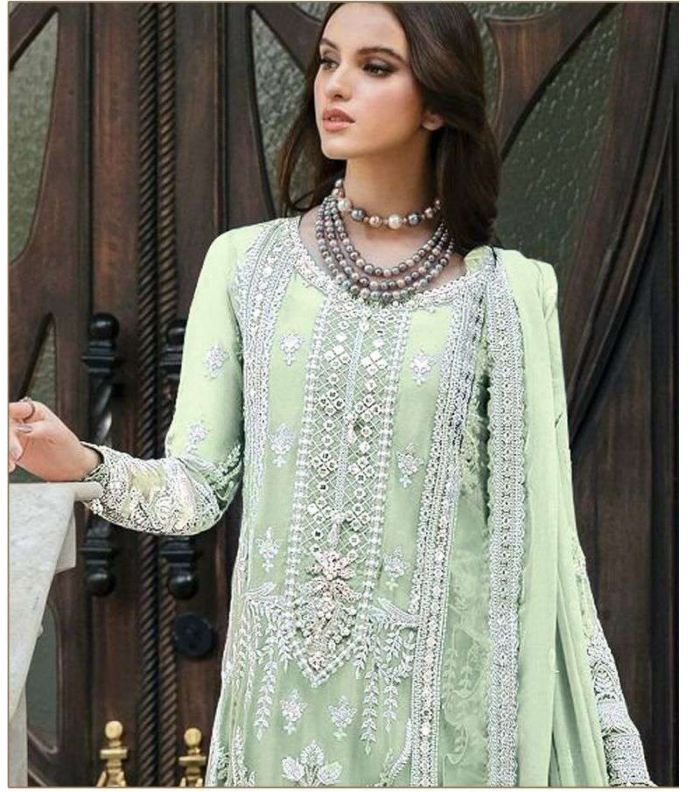

*Serene*<sup>®</sup>  
Pakistani Suit

A BRAND BY **MEGHA EXPORT**

**S - 228 A**

**TOP -FOX GEORGETTE EMBROIDEREY WORK  
INNER BOTTOM -DUAL SANTUN  
DUPATTA - FOX GEORGETTE EMBROIDERY  
WORK**

*Serene*<sup>®</sup>  
Pakistani Suit

A BRAND BY **MEGHA EXPORT**

**S - 228 A**

**TOP -FOX GEORGETTE EMBROIDEREY WORK  
INNER BOTTOM -DUAL SANTUN  
DUPATTA - FOX GEORGETTE EMBROIDERY  
WORK**

**Serene**<sup>®</sup>  
Pakistani Suit  
A BRAND BY **MEGHA EXPORT**

*Serene*<sup>®</sup>  
Pakistani Suit

A BRAND BY **MEGHA EXPORT**

**S - 228 B**

**TOP -FOX GEORGETTE EMBROIDEREY WORK  
INNER BOTTOM -DUAL SANTUN  
DUPATTA - FOX GEORGETTE EMBROIDERY  
WORK**

**Serene**<sup>®</sup>  
Pakistani Suit  
A BRAND BY **MEGHA EXPORT**

**Serene**<sup>®</sup>  
Pakistani Suit  
A BRAND BY **MEGHA EXPORT**  
S - 228 B

TOP - FOX GEORGETTE EMBROIDEREY WORK  
INNER BOTTOM - DUAL SANTUN  
DUPATTA - FOX GEORGETTE EMBROIDERY WORK

**Serene**<sup>®</sup>  
A PRODUCT OF  
**MEGHA EXPORT**