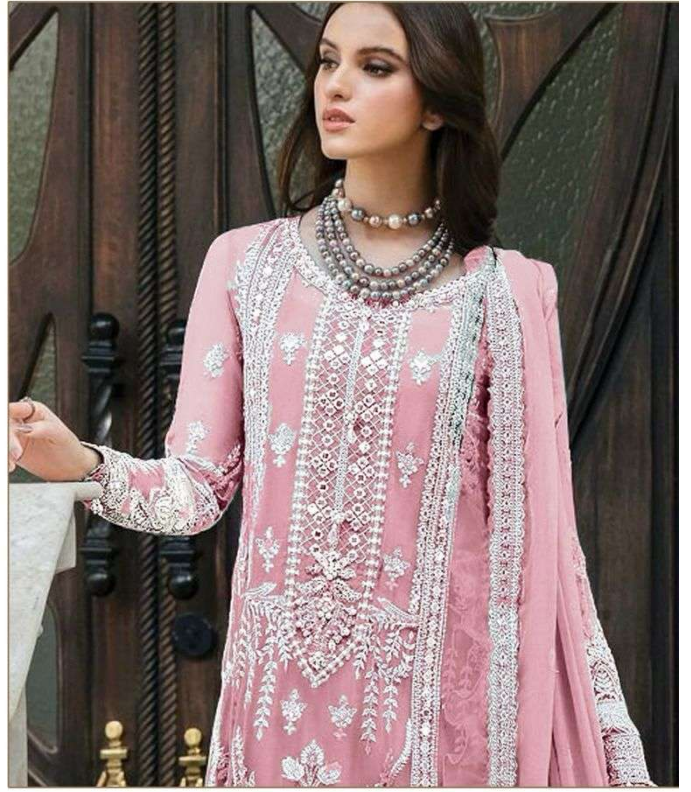

*Serene*<sup>®</sup>  
Pakistani Suit

A BRAND BY **MEGHA EXPORT**

**S - 228 A**

**TOP -FOX GEORGETTE EMBROIDEREY WORK  
INNER BOTTOM -DUAL SANTUN  
DUPATTA - FOX GEORGETTE EMBROIDERY  
WORK**

*Serene*<sup>®</sup>  
Pakistani Suit

A BRAND BY **MEGHA EXPORT**

**S - 228 A**

**TOP -FOX GEORGETTE EMBROIDEREY WORK  
INNER BOTTOM -DUAL SANTUN  
DUPATTA - FOX GEORGETTE EMBROIDERY  
WORK**

**Serene**<sup>®</sup>  
Pakistani Suit  
A BRAND BY **MEGHA EXPORT**

**Serene**  
MADE IN INDIA

**Serene**  
MADE IN INDIA

**Serene**  
A PRODUCT OF  
**MEGHA EXPORT**

**Serene**  
A BRAND BY  
**MEGHA EXPORT**  
S - 228 A

TOP - FOX GEORGETTE EMBROIDERY WORK  
INNER BOTTOM - DUAL BANTUN  
DUPATTA - FOX GEORGETTE EMBROIDERY  
WORK

*Serene*<sup>®</sup>  
Pakistani Suit

A BRAND BY **MEGHA EXPORT**

**S - 228 B**

**TOP -FOX GEORGETTE EMBROIDEREY WORK  
INNER BOTTOM -DUAL SANTUN  
DUPATTA - FOX GEORGETTE EMBROIDERY  
WORK**

**Serene**<sup>®</sup>  
Pakistani Suit  
A BRAND BY **MEGHA EXPORT**