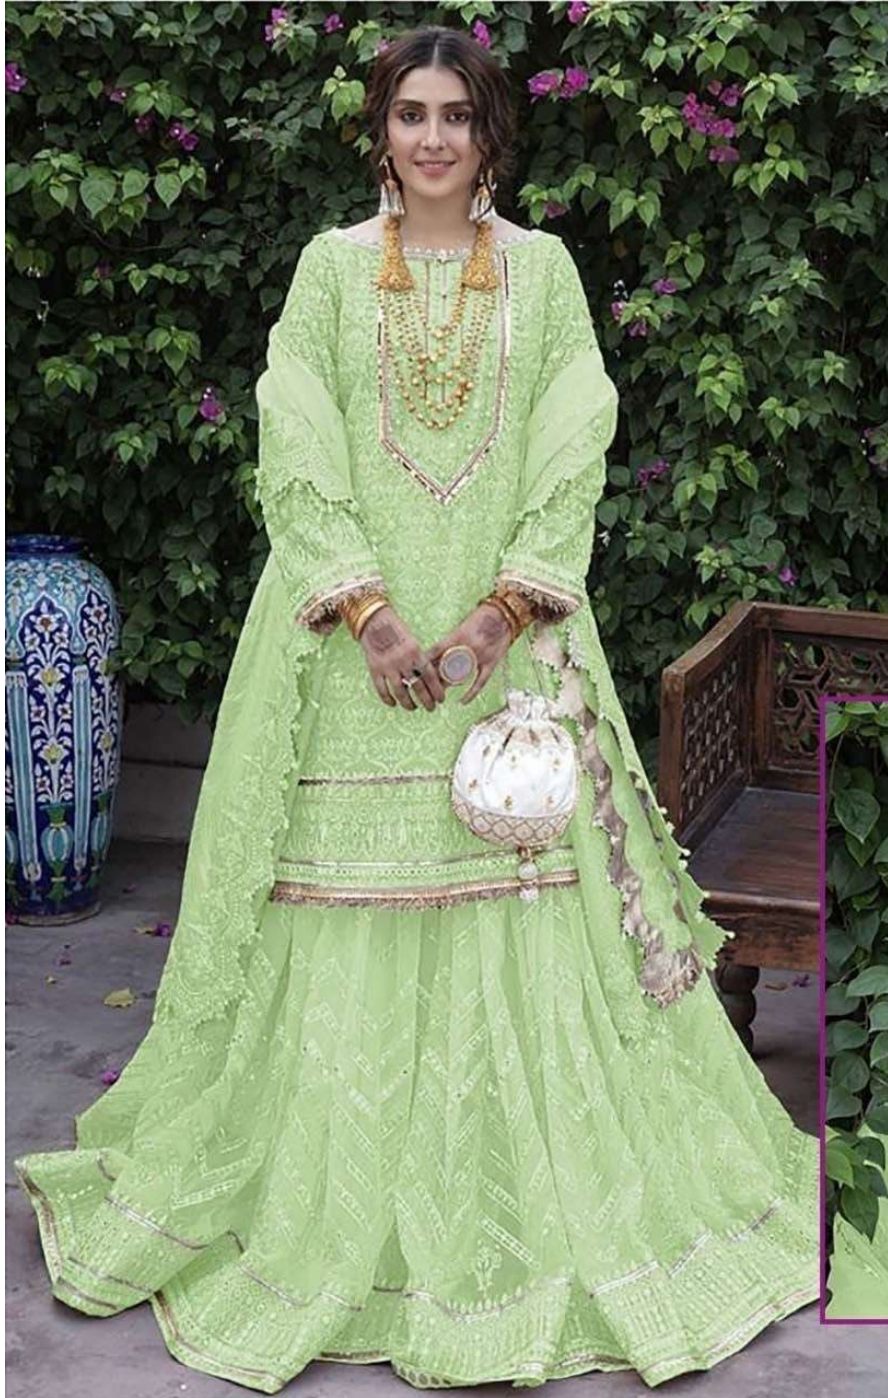

ZARQASH®
A BRAND BY KHAYYUK

FEBRIC DETAILS

TOP :- Foux Gorgette hevay Embroidered with stone wrok.

INNER/BOTTAM :- Heavy Santoon.

BOTTOM :- Butterfly net Embroidered with Moti Work.

DUPATTA :- Butterfly net Embroidered with Moti Work.

D.no- 2119-B