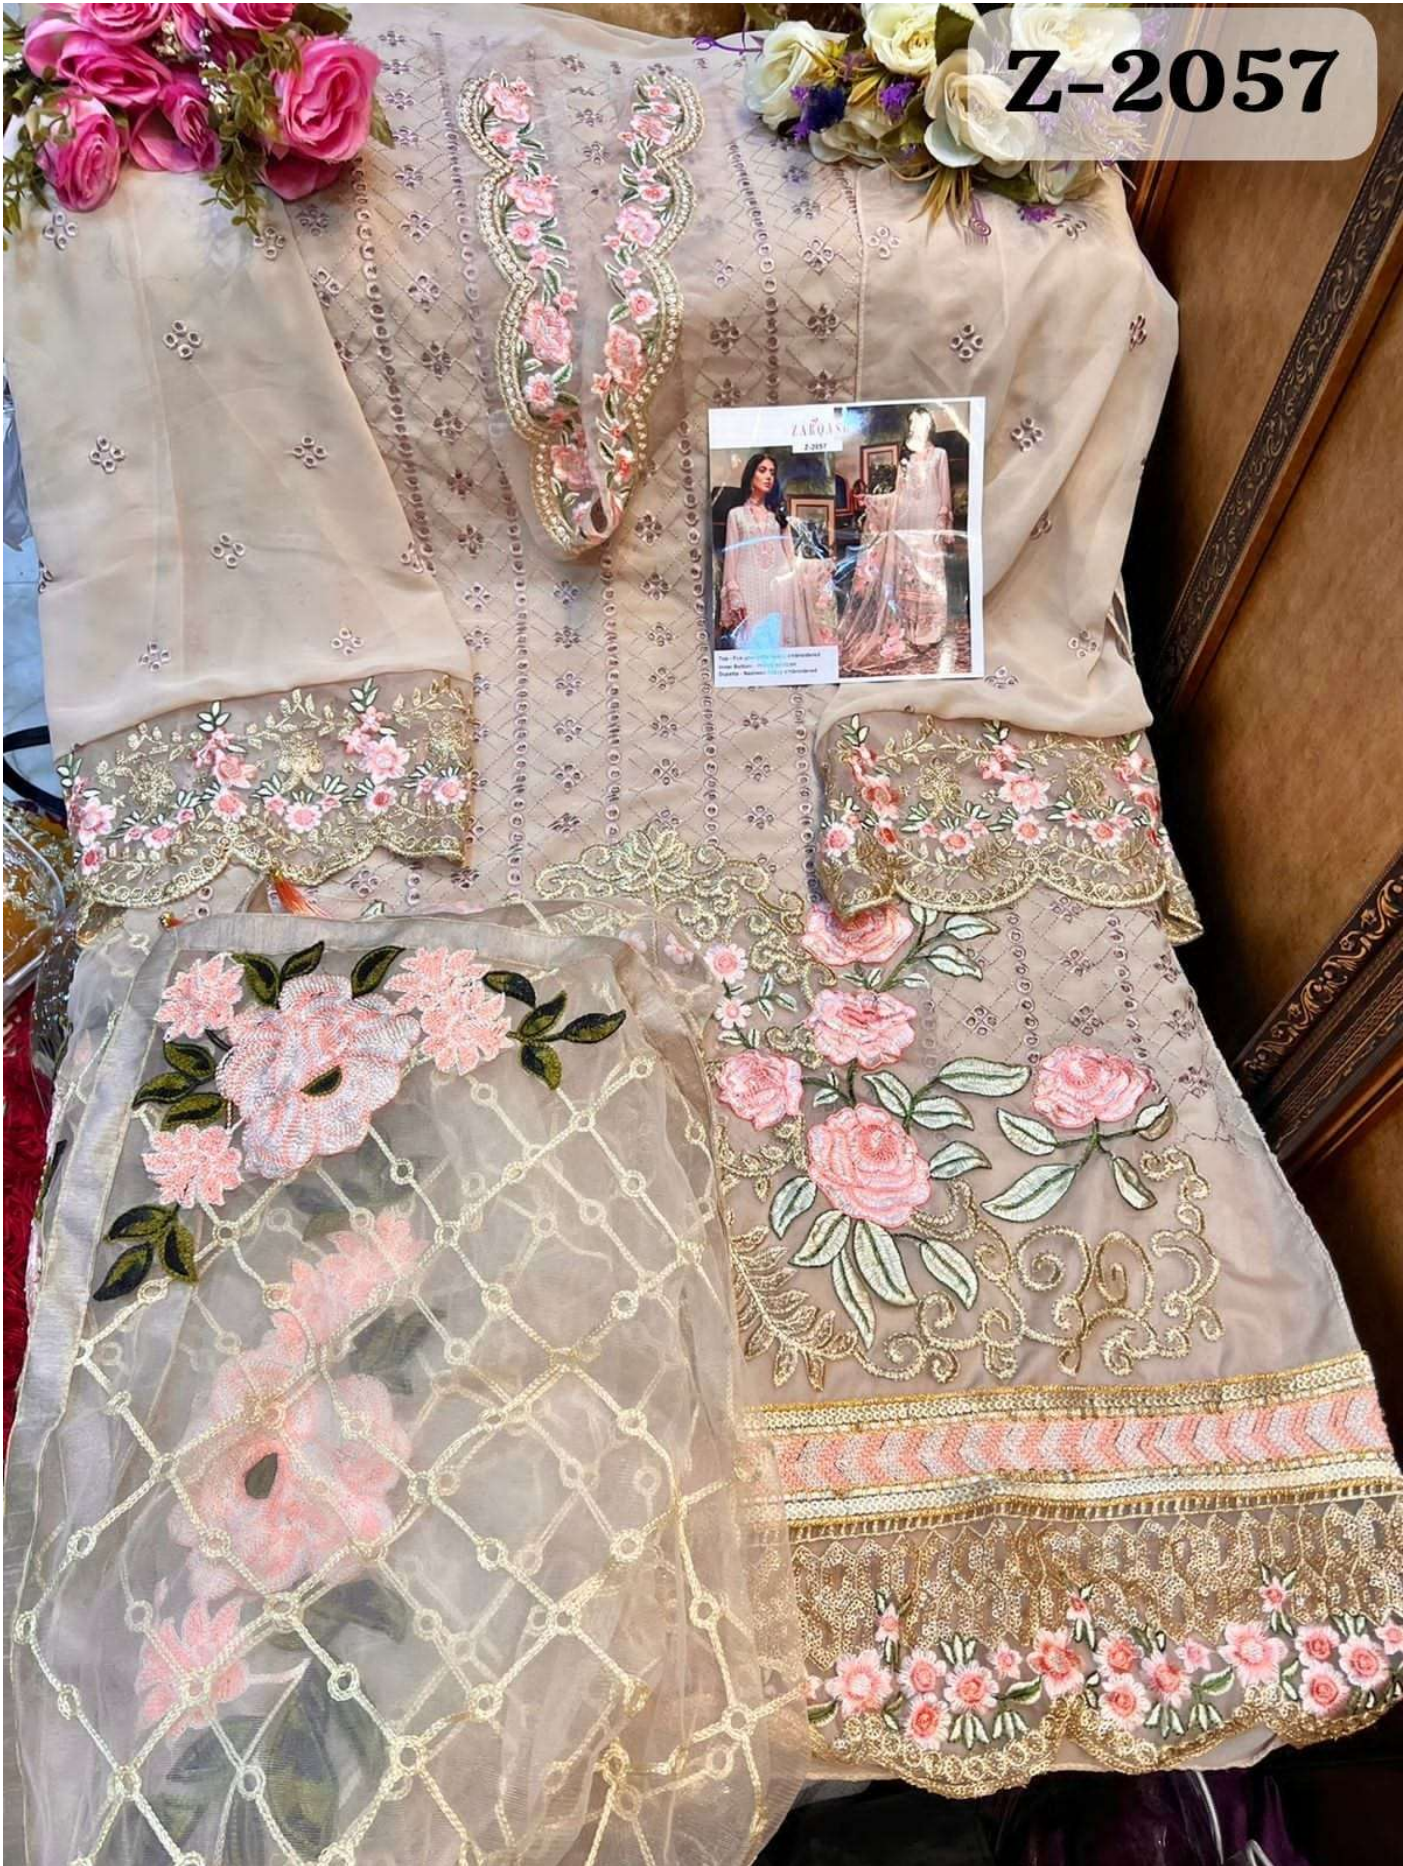

ZARQASH®

Z-2060

**Top - Fox georgette heavy embroidered**  
**Inner Bottom - Heavy santoon**  
**Dupatta - Nazneen heavy embroidered**

ZARQASH®

Z-2057

**Top - Fox georgette heavy embroidered**  
**Inner Bottom - Heavy santoon**  
**Dupatta - Nazneen heavy embroidered**

**Z-2057**

ZARQASH®

Z-2060

**Top - Fox georgette heavy embroidered**  
**Inner Bottom - Heavy santoon**  
**Dupatta - Nazneen heavy embroidered**

Z-2060

ZARQASH®  
A BRAND BY KAYITEX

Z-2072

Top - Fox georgette heavy embroidered  
Inner Bottom - Heavy santoon  
Dupatta - Butterfly net heavy embroidered

**Z-2072**

ZARQASH®  
A BRAND BY KUTTIKAT

Z-2073

Top - Fox georgette heavy embroidered  
Inner - Heavy santoon  
Bottom - Heavy santoon embroidered  
Dupatta - Chiffon digital printed

**Z-2073**

ZARQASH<sup>®</sup>  
A BRAND BY KINEXUS

### **FEBRIC DETAILS**

**TOP :-** Foux Gorgette hevy Embroidered with stone wrok.

**INNER/BOTTAM :-** Heavy Santoon.

**BOTTOM :-** Butterfly net Embroidered with Moti Work.

**DUPATTA :-** Butterfly net Embroidered with Moti Work.