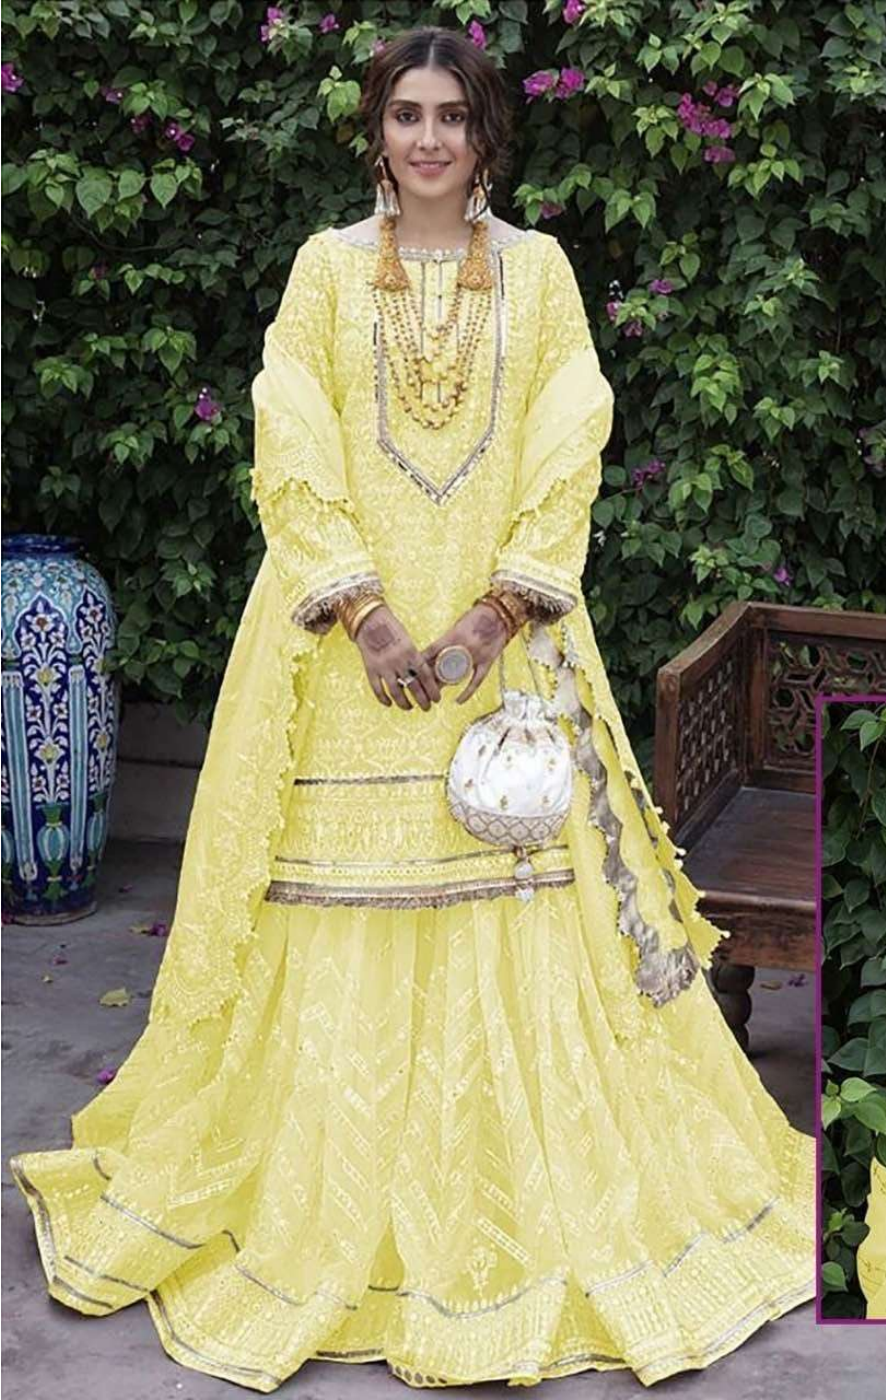

ZARQASH®

Z-2060

**Top - Fox georgette heavy embroidered**  
**Inner Bottom - Heavy santoon**  
**Dupatta - Nazneen heavy embroidered**

ZARQASH®

Z-2057

**Top - Fox georgette heavy embroidered**  
**Inner Bottom - Heavy santoon**  
**Dupatta - Nazneen heavy embroidered**

**Z-2057**

ZARQASH®

Z-2060

**Top - Fox georgette heavy embroidered**  
**Inner Bottom - Heavy santoon**  
**Dupatta - Nazneen heavy embroidered**

Z-2060

ZARQASH®  
A BRAND BY KAYITEX

Z-2072

Top - Fox georgette heavy embroidered  
Inner Bottom - Heavy santoon  
Dupatta - Butterfly net heavy embroidered

**Z-2072**

ZARQASH®  
A BRAND BY KUTTIKAT

Z-2073

Top - Fox georgette heavy embroidered  
Inner - Heavy santoon  
Bottom - Heavy santoon embroidered  
Dupatta - Chiffon digital printed

**Z-2073**

ZARQASH<sup>®</sup>  
A BRAND BY KINEXUS

### **FEBRIC DETAILS**

**TOP :-** Foux Gorgette hevy Embroidered with stone wrok.

**INNER/BOTTAM :-** Heavy Santoon.

**BOTTOM :-** Butterfly net Embroidered with Moti Work.

**DUPATTA :-** Butterfly net Embroidered with Moti Work.