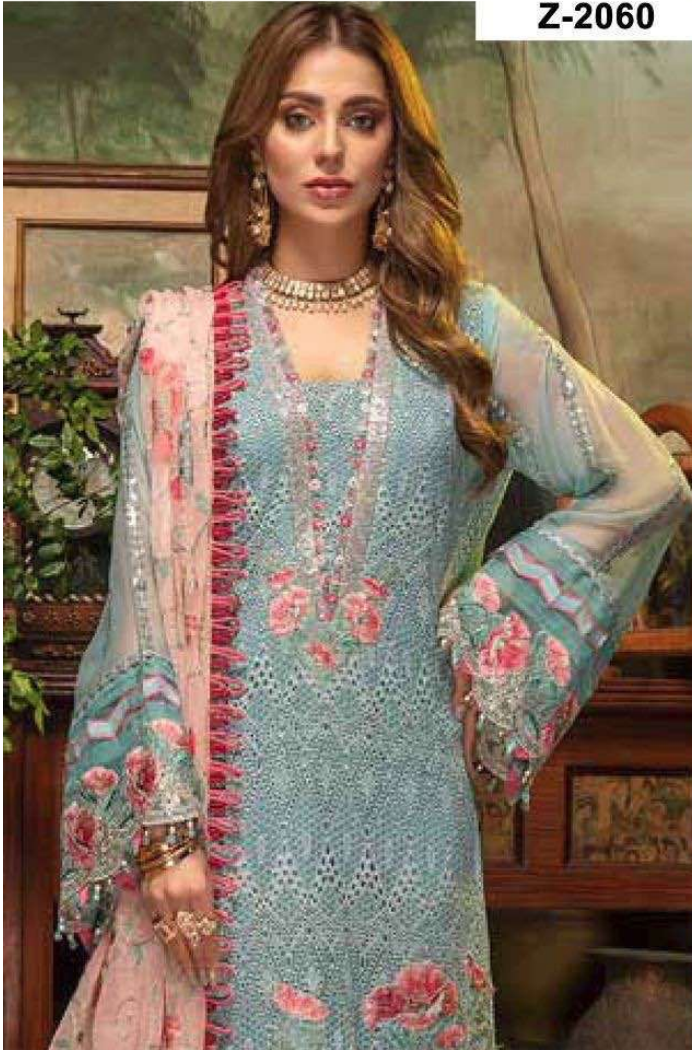

ZARQASH®

Z-2060

**Top - Fox georgette heavy embroidered**  
**Inner Bottom - Heavy santoon**  
**Dupatta - Nazneen heavy embroidered**

ZARQASH®

Z-2057

**Top - Fox georgette heavy embroidered**  
**Inner Bottom - Heavy santoon**  
**Dupatta - Nazneen heavy embroidered**

**Z-2057**

ZARQASH®

Z-2060

**Top - Fox georgette heavy embroidered**  
**Inner Bottom - Heavy santoon**  
**Dupatta - Nazneen heavy embroidered**

Z-2060

ZARQASH®  
A BRAND BY KAYITEX

Z-2072

Top - Fox georgette heavy embroidered  
Inner Bottom - Heavy santoon  
Dupatta - Butterfly net heavy embroidered

**Z-2072**

ZARQASH®  
A BRAND BY KUTTIKAT

Z-2073

Top - Fox georgette heavy embroidered  
Inner - Heavy santoon  
Bottom - Heavy santoon embroidered  
Dupatta - Chiffon digital printed

**Z-2073**

ZARQASH<sup>®</sup>  
A BRAND BY KINEXUS

### **FEBRIC DETAILS**

**TOP :-** Foux Gorgette hevy Embroidered with stone wrok.

**INNER/BOTTAM :-** Heavy Santoon.

**BOTTOM :-** Butterfly net Embroidered with Moti Work.

**DUPATTA :-** Butterfly net Embroidered with Moti Work.