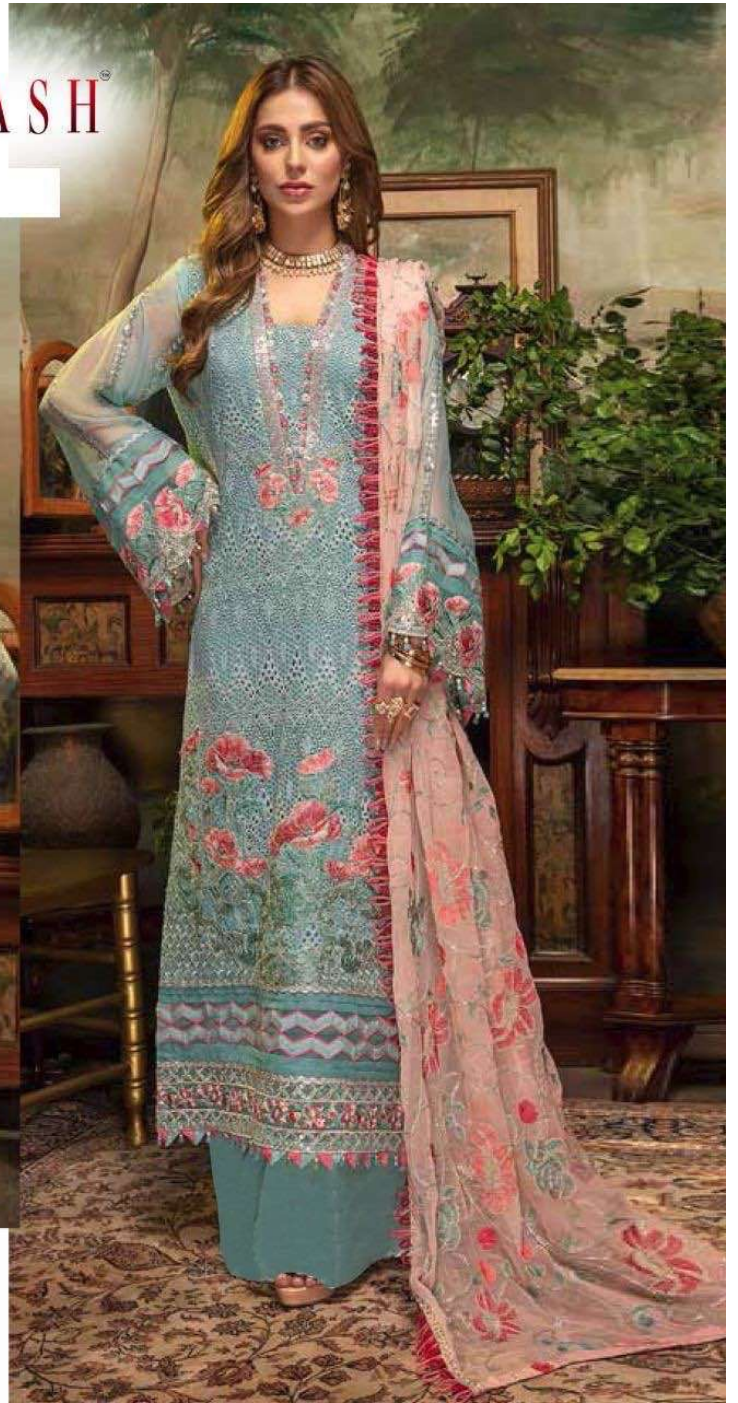

ZARQASH®

Z-2060

**Top - Fox georgette heavy embroidered**  
**Inner Bottom - Heavy santoon**  
**Dupatta - Nazneen heavy embroidered**

ZARQASH®

Z-2057

**Top - Fox georgette heavy embroidered**  
**Inner Bottom - Heavy santoon**  
**Dupatta - Nazneen heavy embroidered**

**Z-2057**

ZARQASH®

Z-2060

**Top - Fox georgette heavy embroidered**  
**Inner Bottom - Heavy santoon**  
**Dupatta - Nazneen heavy embroidered**

Z-2060

ZARQASH®  
A BRAND BY KAYITEX

Z-2072

Top - Fox georgette heavy embroidered  
Inner Bottom - Heavy santoon  
Dupatta - Butterfly net heavy embroidered

**Z-2072**

ZARQASH®  
A BRAND BY KUTTIKAT

Z-2073

Top - Fox georgette heavy embroidered  
Inner - Heavy santoon  
Bottom - Heavy santoon embroidered  
Dupatta - Chiffon digital printed

**Z-2073**

ZARQASH<sup>®</sup>  
A BRAND BY KINEXUS

### **FEBRIC DETAILS**

**TOP :-** Foux Gorgette hevy Embroidered with stone wrok.

**INNER/BOTTAM :-** Heavy Santoon.

**BOTTOM :-** Butterfly net Embroidered with Moti Work.

**DUPATTA :-** Butterfly net Embroidered with Moti Work.