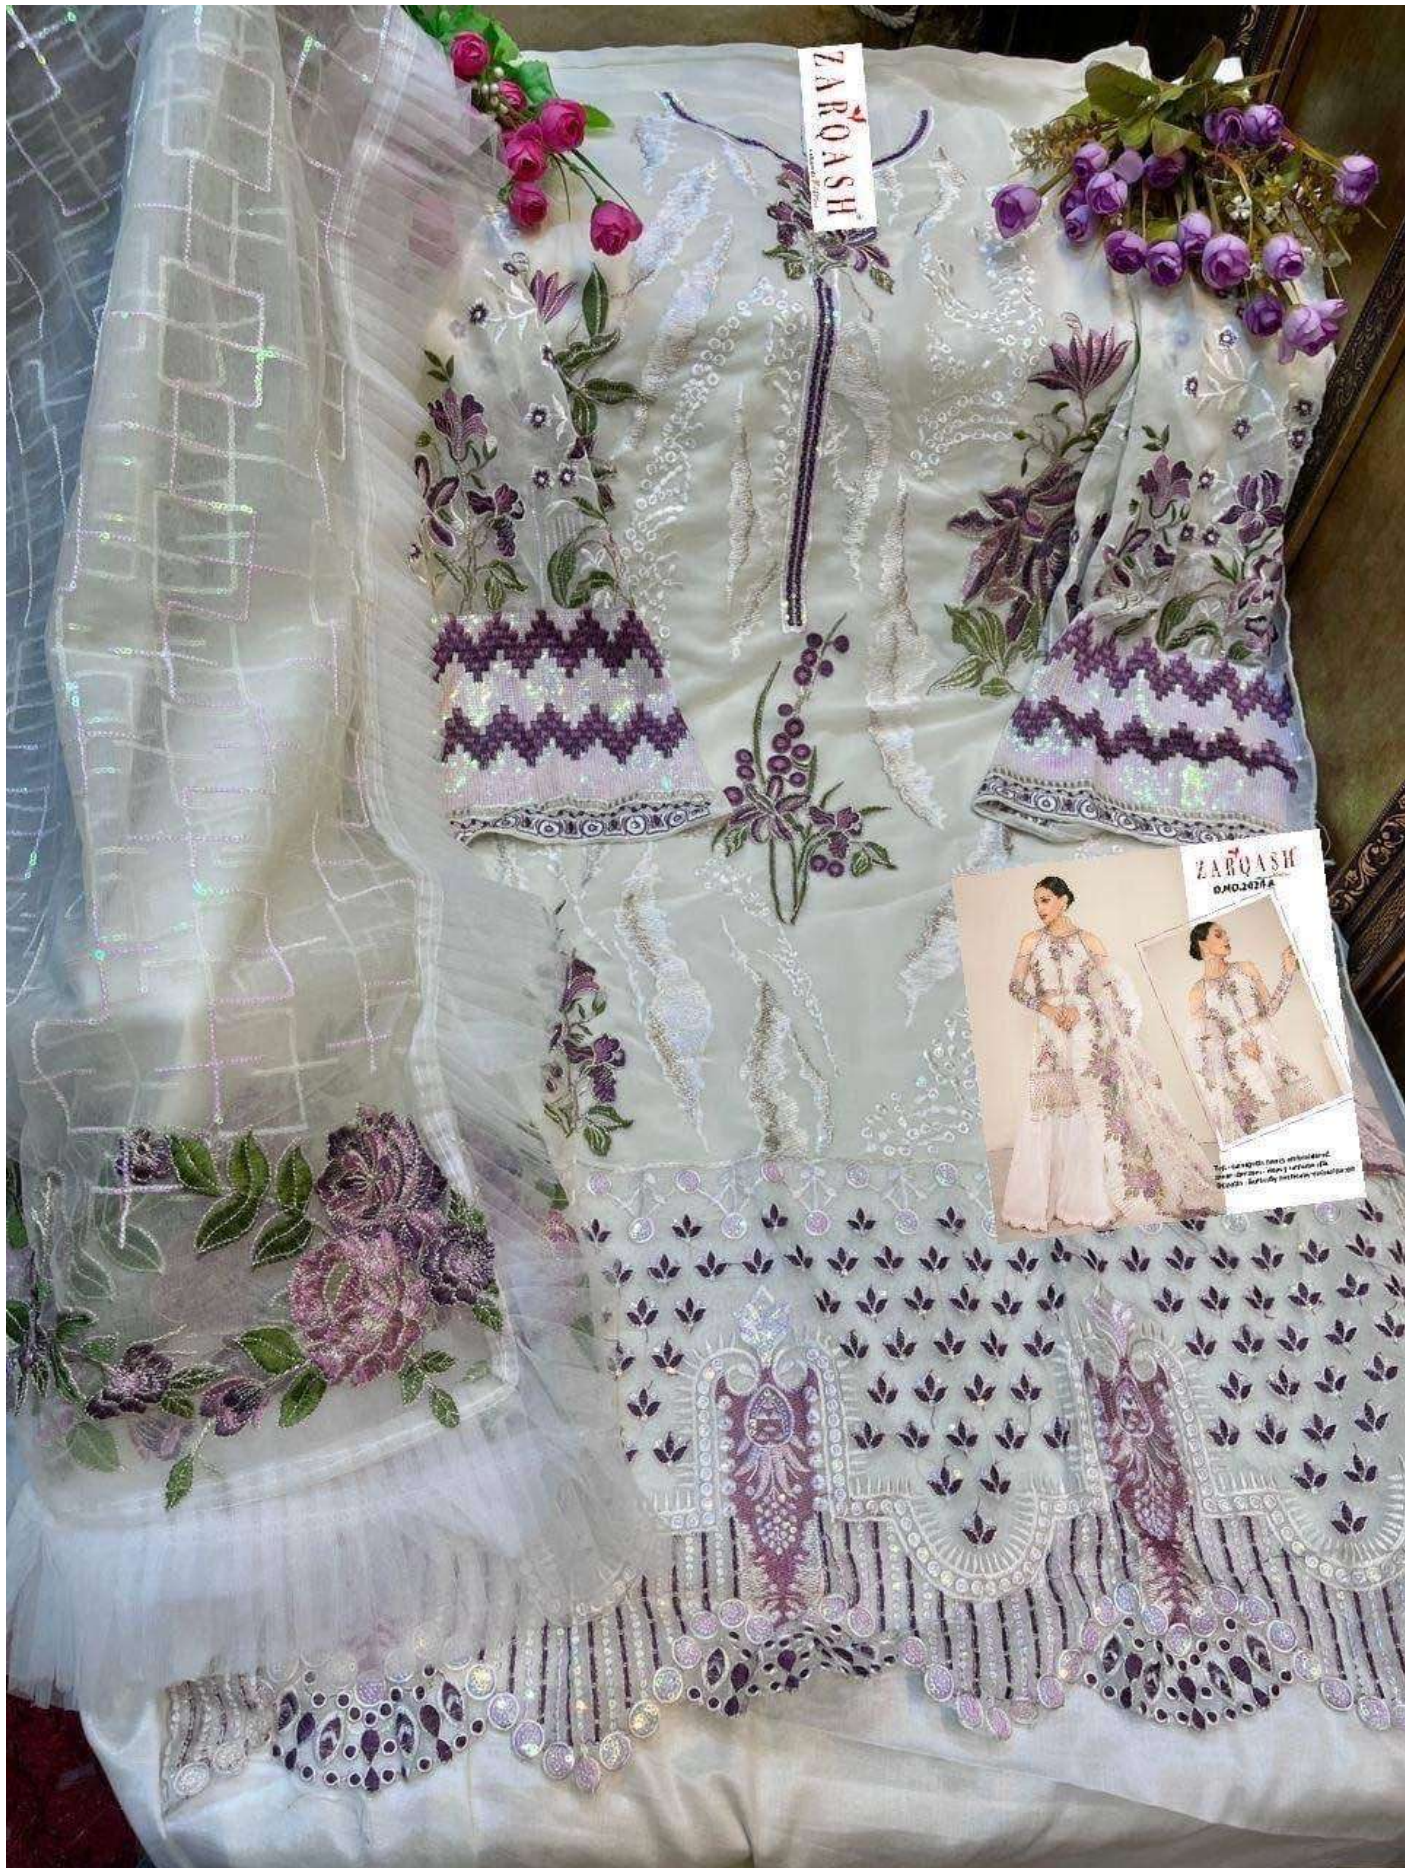

ZARQASH[®]
A BRAND BY **KHATYRA**
D.NO.2024 A

Top - Georgette heavy embroidered
Inner+Bottom - Heavy santoon silk
Dupatta - Butterfly net heavy embroidered

ZARQASH[®]
A BRAND BY **KHATYRA**
D.NO.2024 A

Top - Georgette heavy embroidered
Inner+Bottom - Heavy santoon silk
Dupatta - Butterfly net heavy embroidered

ZARQASH[®]
A BRAND BY KATIYARA
D.NO.2024 B

Top - Georgette heavy embroidered
Inner+Bottom - Heavy santoon silk
Dupatta - Butterfly net heavy embroidered

ZARQASH[®]
A BRAND BY **KHATYRA**
D.NO.2024 C

Top - Georgette heavy embroidered
Inner+Bottom - Heavy santoon silk
Dupatta - Butterfly net heavy embroidered

ZARQASH[®]
A BRAND BY **KATYRA**
D.NO.2024 D

Top - Georgette heavy embroidered
Inner+Bottom - Heavy santoon silk
Dupatta - Butterfly net heavy embroidered

ZARQASH[®]
A BRAND BY **KRATYKA**
Z.2024 E

Top - Georgette heavy embroidered
Inner+Bottom - Heavy santoon silk
Dupatta - Butterfly net heavy embroidered