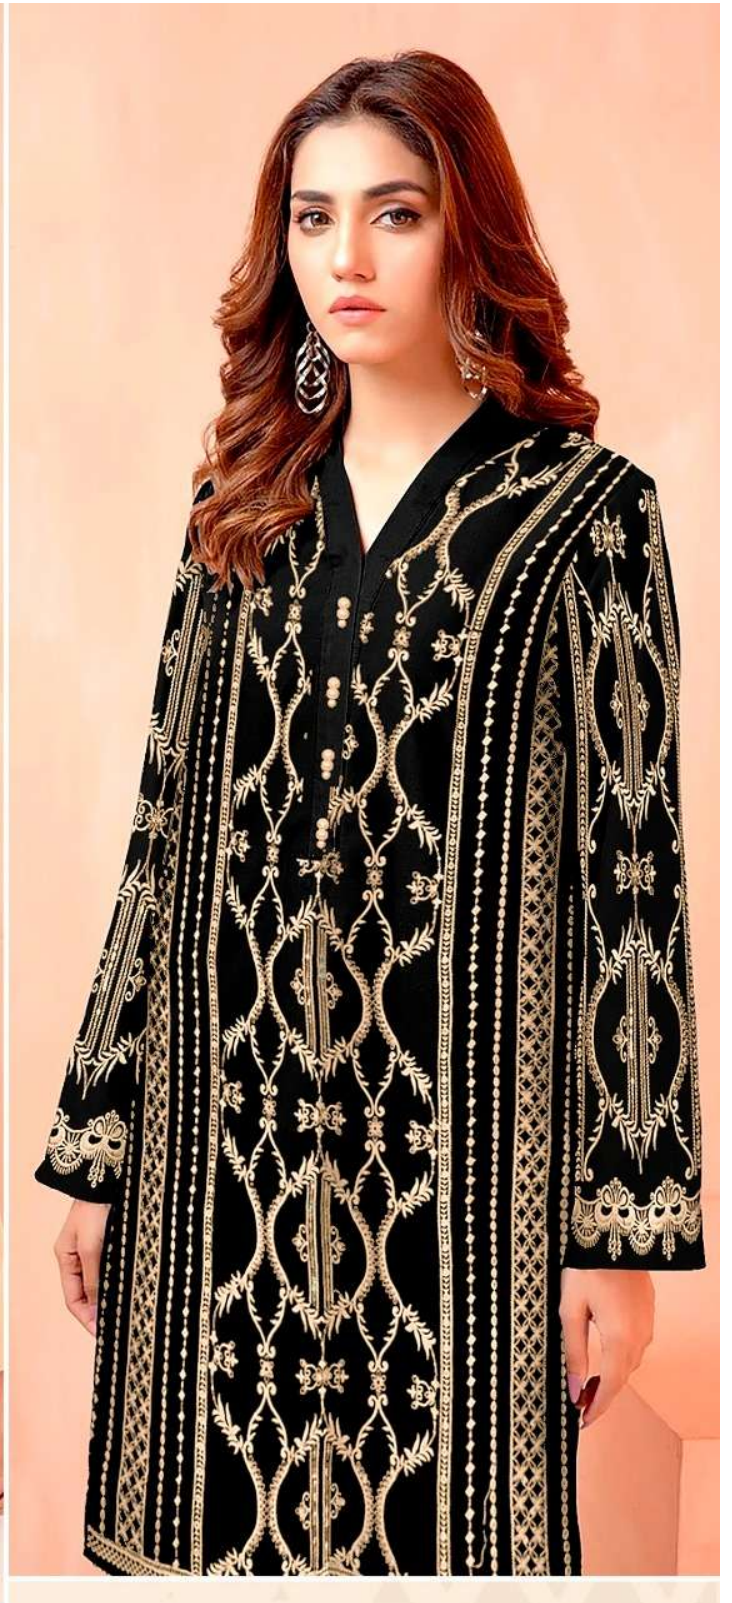

**SIZE**  
**XL-XXL**

**ZARQASH**<sup>®</sup>  
A BRAND BY **KINARA**

**Z-165-A**

**TOP**  
HEAVY GEORGETTE  
FABRICS

**INNER**  
HEVY  
FABRICS

**BOTTOM**  
COTTON  
STRETCHABLE FABRICS

**DUPATTA**  
COTTON LILIN DESIGNER  
DUPATTA

**SIZE**  
**XL-XXL**

**ZARQASH**<sup>®</sup>  
A BRAND BY **KINARA**

**Z-165-B**

**TOP**  
HEAVY GEORGETTE  
FABRICS

**INNER**  
HEVY  
FABRICS

**BOTTOM**  
COTTON  
STRETCHABLE FABRICS

**DUPATTA**  
COTTON LILIN DESIGNER  
DUPATTA

SIZE  
**XL-XXL**

**ZARQASH**<sup>®</sup>  
A BRAND BY **KHAYRA**

**Z-165-C**

**TOP**  
HEAVY GEORGETTE  
FABRICS

**INNER**  
HEVY  
FABRICS

**BOTTOM**  
COTTON  
STRETCHABLE FABRICS

**DUPATTA**  
COTTON LILIN DESIGNER  
DUPATTA