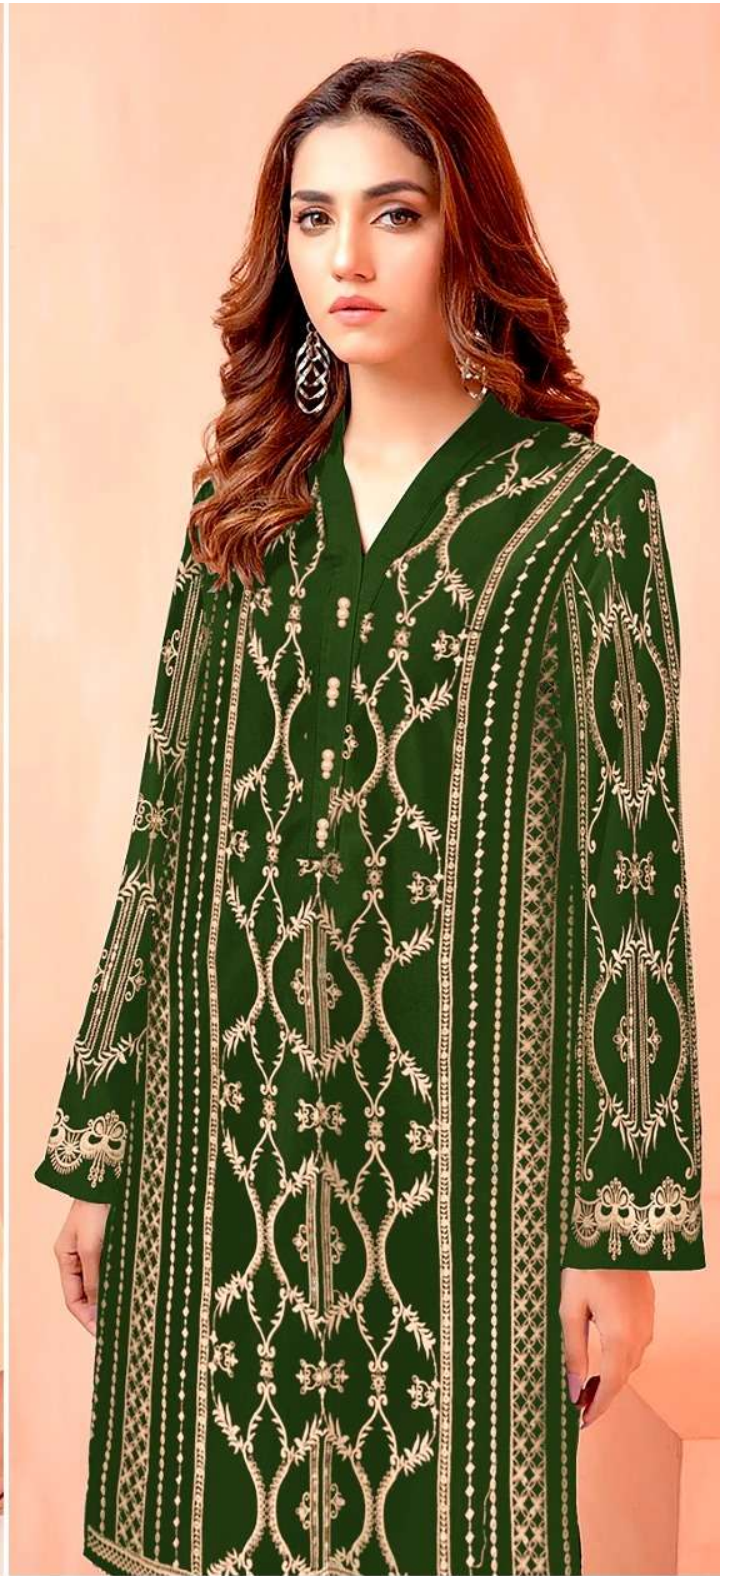

**SIZE**  
**XL-XXL**

**ZARQASH**<sup>®</sup>  
A BRAND BY **KINARA**

**Z-165-A**

**TOP**  
HEAVY GEORGETTE  
FABRICS

**INNER**  
HEVY  
FABRICS

**BOTTOM**  
COTTON  
STRETCHABLE FABRICS

**DUPATTA**  
COTTON LILIN DESIGNER  
DUPATTA

**SIZE**  
**XL-XXL**

**ZARQASH**<sup>®</sup>  
A BRAND BY **KINARA**

**Z-165-B**

**TOP**  
HEAVY GEORGETTE  
FABRICS

**INNER**  
HEVY  
FABRICS

**BOTTOM**  
COTTON  
STRETCHABLE FABRICS

**DUPATTA**  
COTTON LILIN DESIGNER  
DUPATTA

SIZE  
**XL-XXL**

**ZARQASH**<sup>®</sup>  
A BRAND BY **KHAYRA**

**Z-165-C**

**TOP**  
HEAVY GEORGETTE  
FABRICS

**INNER**  
HEVY  
FABRICS

**BOTTOM**  
COTTON  
STRETCHABLE FABRICS

**DUPATTA**  
COTTON LILIN DESIGNER  
DUPATTA