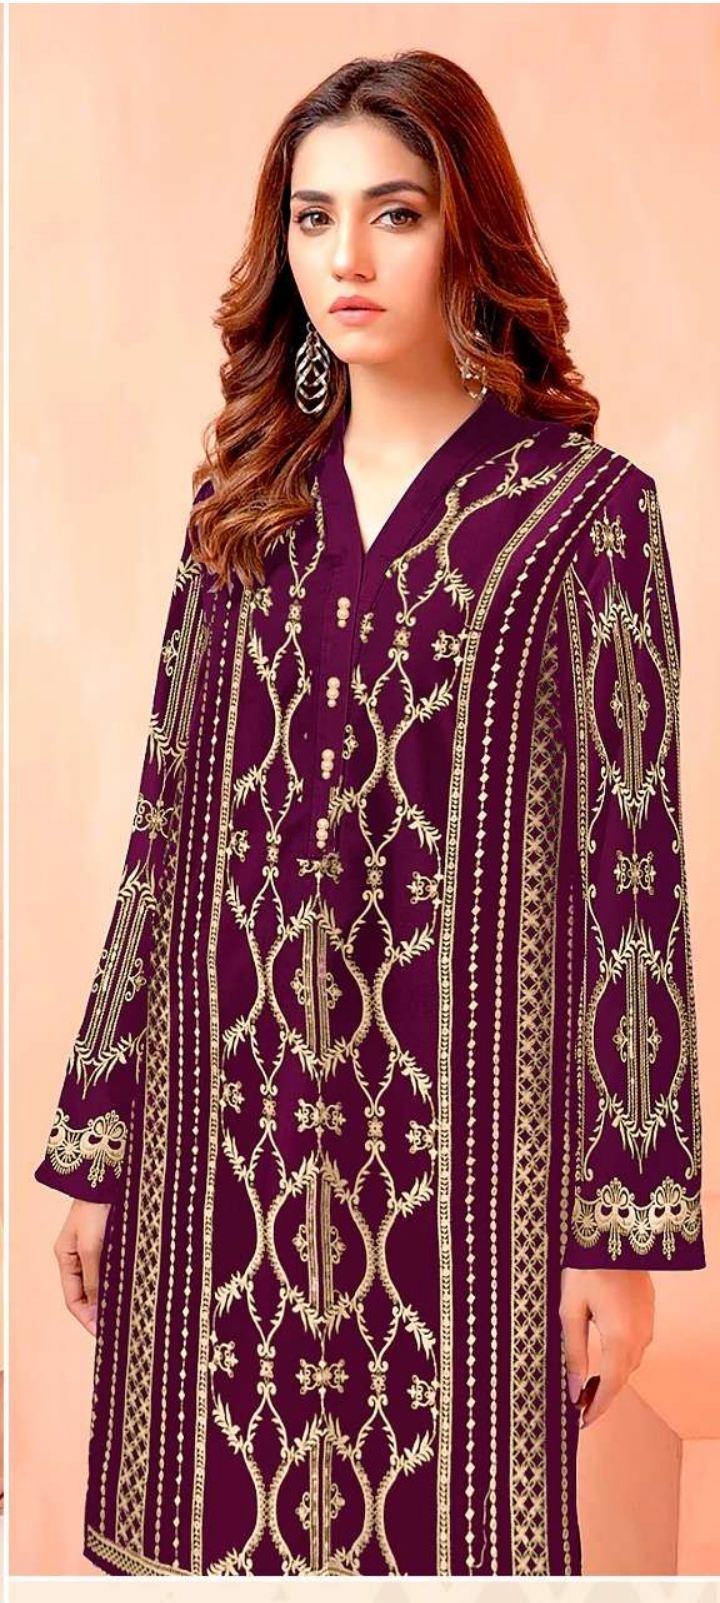

**SIZE**  
**XL-XXL**

**ZARQASH**<sup>®</sup>  
A BRAND BY **KINARA**

**Z-165-A**

**TOP**  
HEAVY GEORGETTE  
FABRICS

**INNER**  
HEVY  
FABRICS

**BOTTOM**  
COTTON  
STRETCHABLE FABRICS

**DUPATTA**  
COTTON LILIN DESIGNER  
DUPATTA

**SIZE**  
**XL-XXL**

**ZARQASH**<sup>®</sup>  
A BRAND BY **KINARA**

**Z-165-B**

**TOP**  
HEAVY GEORGETTE  
FABRICS

**INNER**  
HEVY  
FABRICS

**BOTTOM**  
COTTON  
STRETCHABLE FABRICS

**DUPATTA**  
COTTON LILIN DESIGNER  
DUPATTA

SIZE  
**XL-XXL**

**ZARQASH**<sup>®</sup>  
A BRAND BY **KHAYRA**

**Z-165-C**

**TOP**  
HEAVY GEORGETTE  
FABRICS

**INNER**  
HEVY  
FABRICS

**BOTTOM**  
COTTON  
STRETCHABLE FABRICS

**DUPATTA**  
COTTON LILIN DESIGNER  
DUPATTA