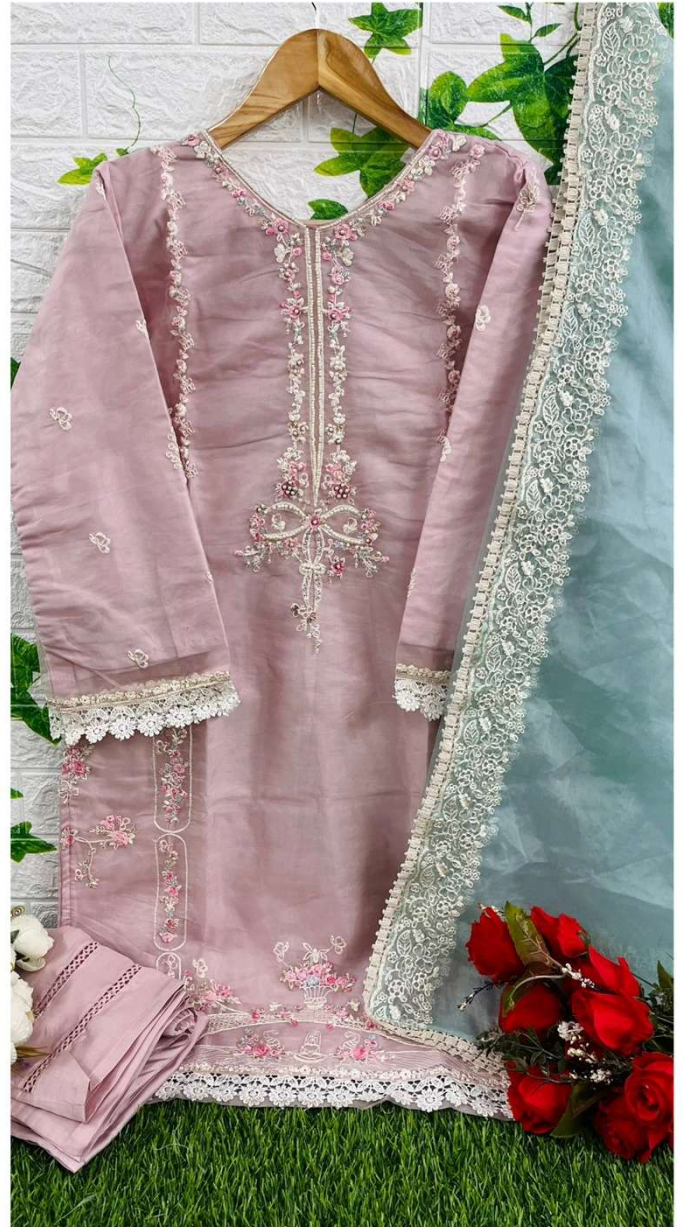

CODE: D-309 A

DEEPSY
suits

READY MADE
COLLECTION

SIZE:- XL

Care Instructions

- >Dry clean recommended
- >Do not use anytype of bleach or stain removing chemicals.
- >Do not overexpose damp fabrics to strong sunlight.
- >Iron at moderate temperature.